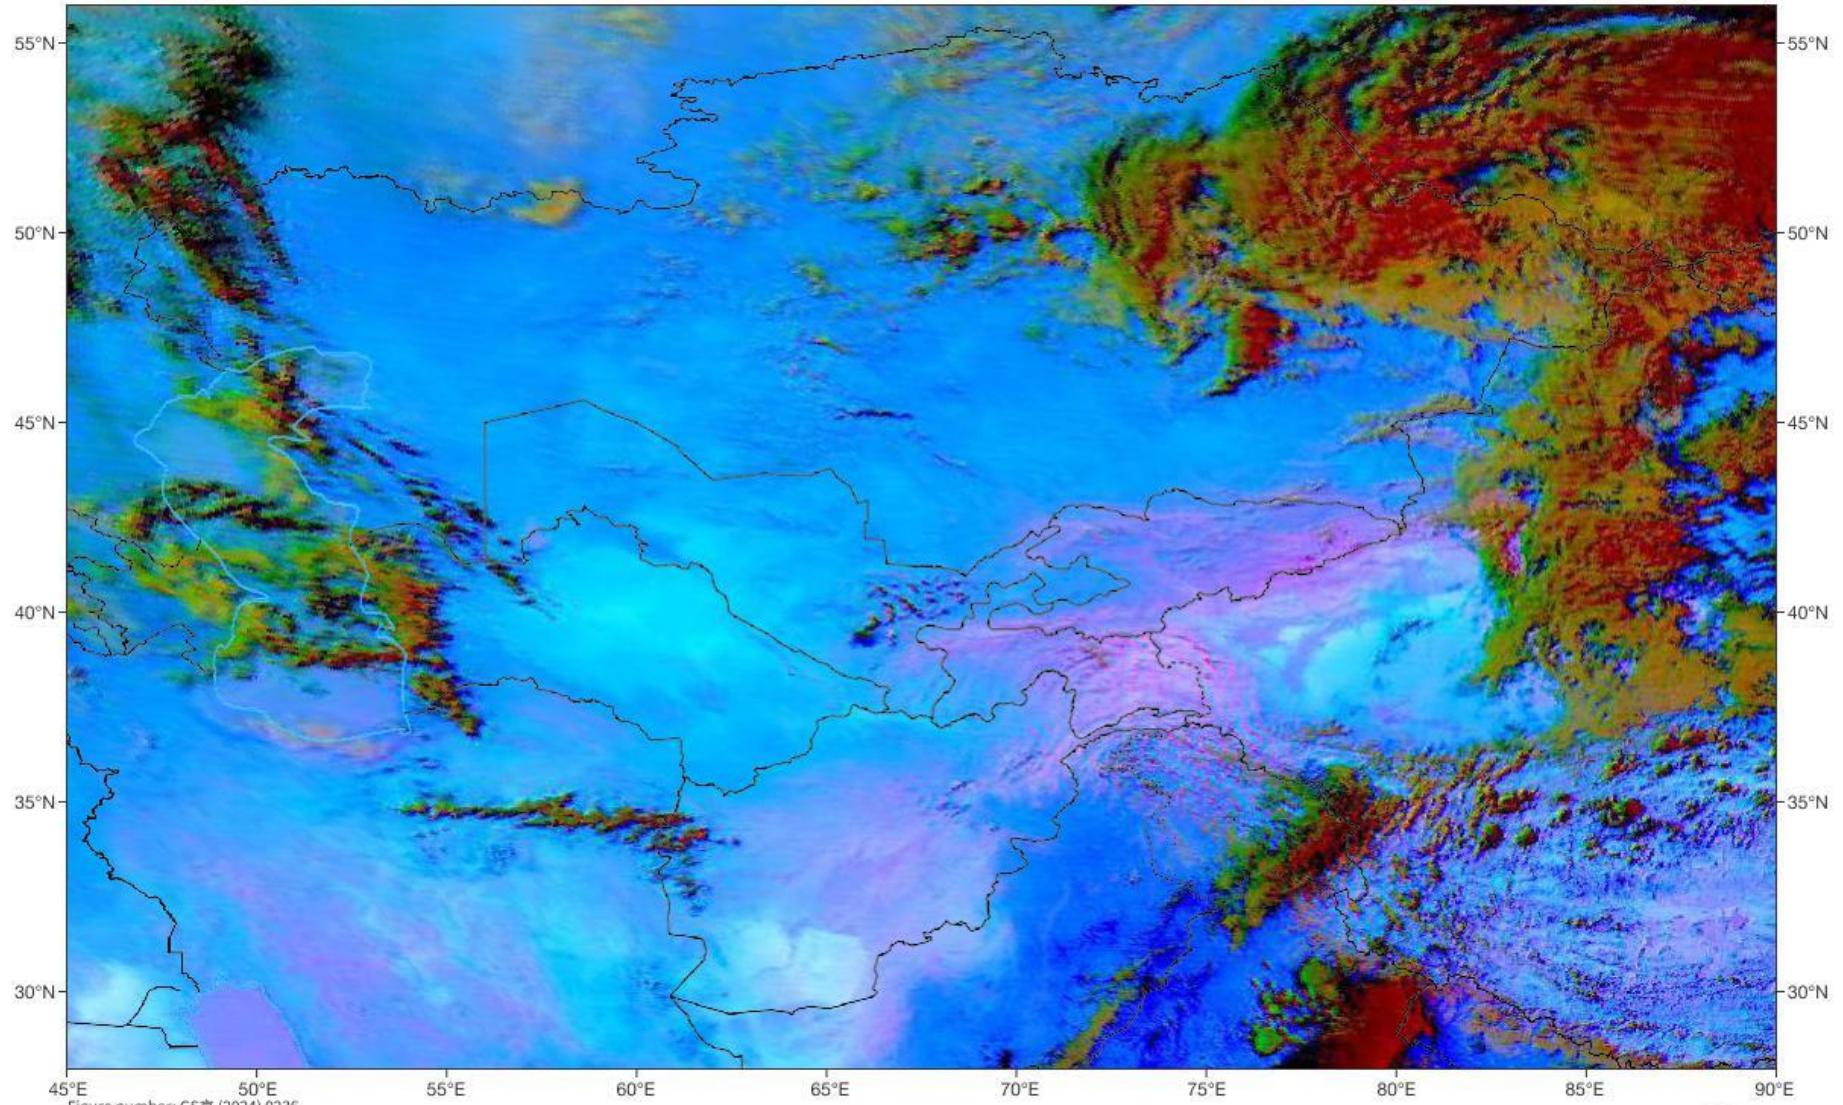

**Details:** according to satellite imagery analysis, the eastern, central, northeastern and southeastern areas are weak warm air mass. the southern, central and southeastern areas are weak dust. The western area is partly cloudy sky. The northern, central, northeastern and northwestern areas are weak water vapor, the southern, western, eastern, southeastern and southwestern areas are dry. The western, northwestern and southwestern areas are Jetstream.

# Sand And Dust Identification

2026-07-05 06:00(UTC)

Satellite/Sensor : FY-4B/AGRI