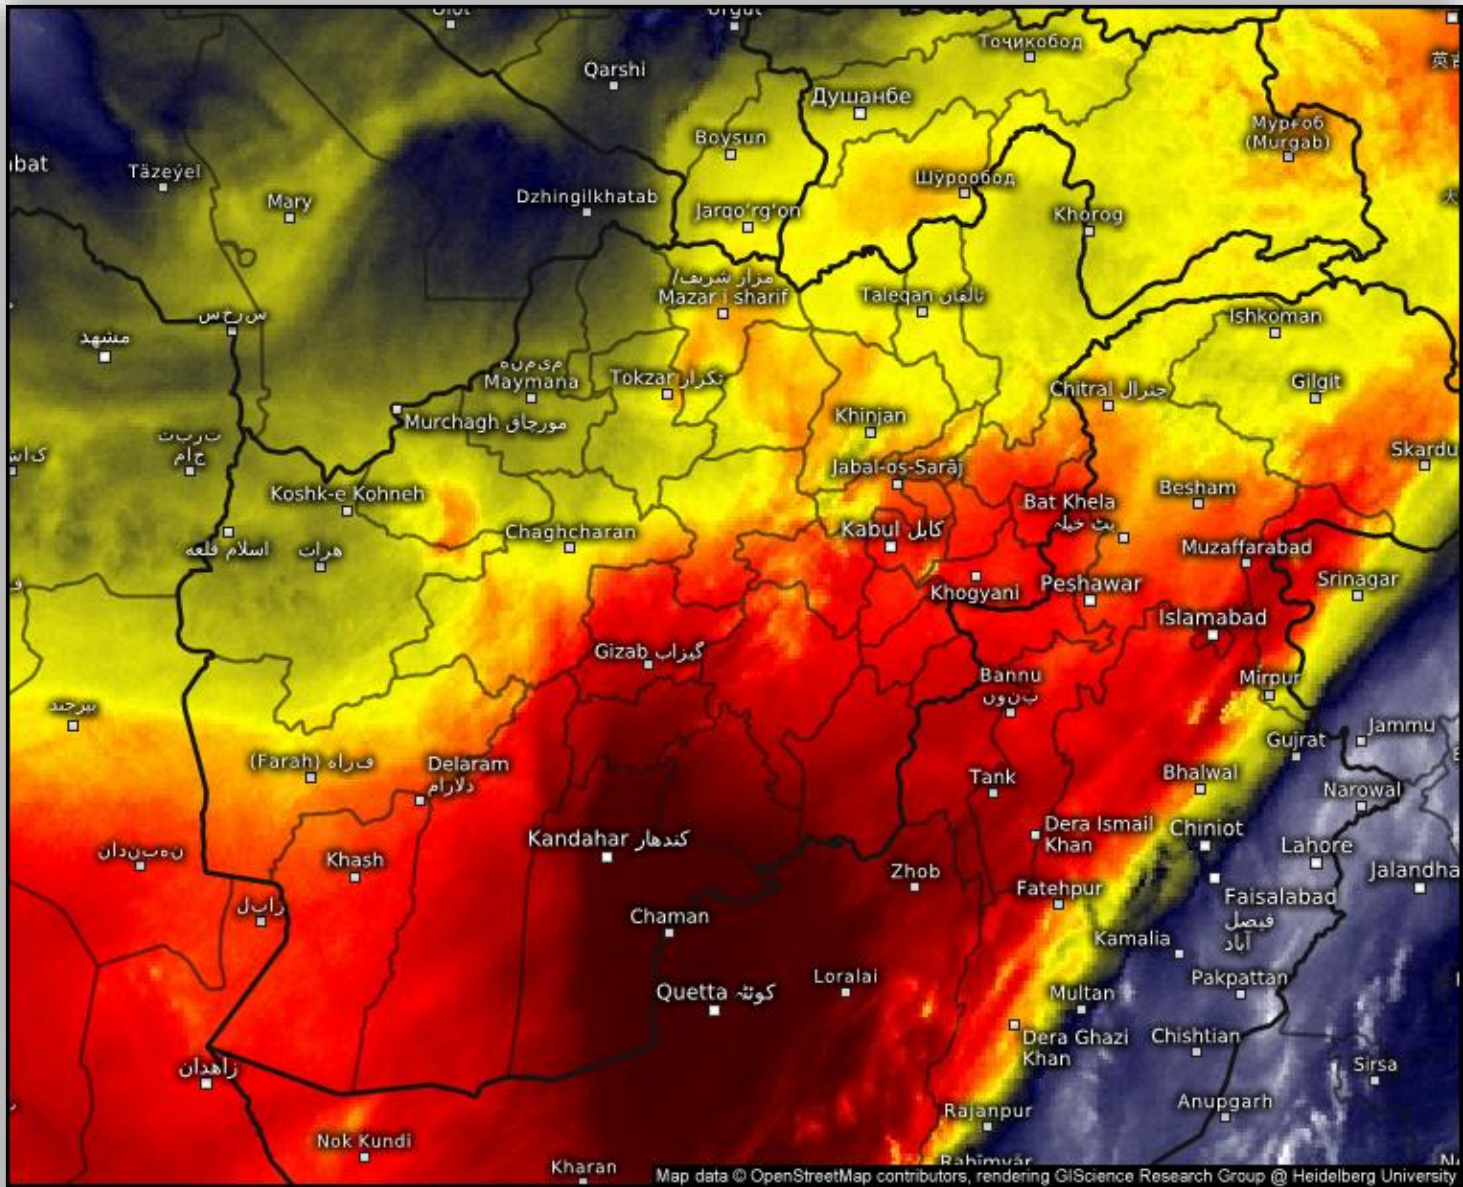

**Details:** according to satellite imagery analysis, the eastern, central, northeastern and southeastern areas are weak warm air mass. the southern, central and southeastern areas are weak dust. The western area is partly cloudy sky. The northern, central, northeastern and northwestern areas are weak water vapor, the southern, western, eastern, southeastern and southwestern areas are dry. The western, northwestern and southwestern areas are Jetstream.

# Sand And Dust Identification

2026-07-05 06:00(UTC)

Satellite/Sensor : FY-4B/AGRI

# Cloud Top Height

2026-07-05 06:00(UTC)

# Live satellite map, Afghanistan