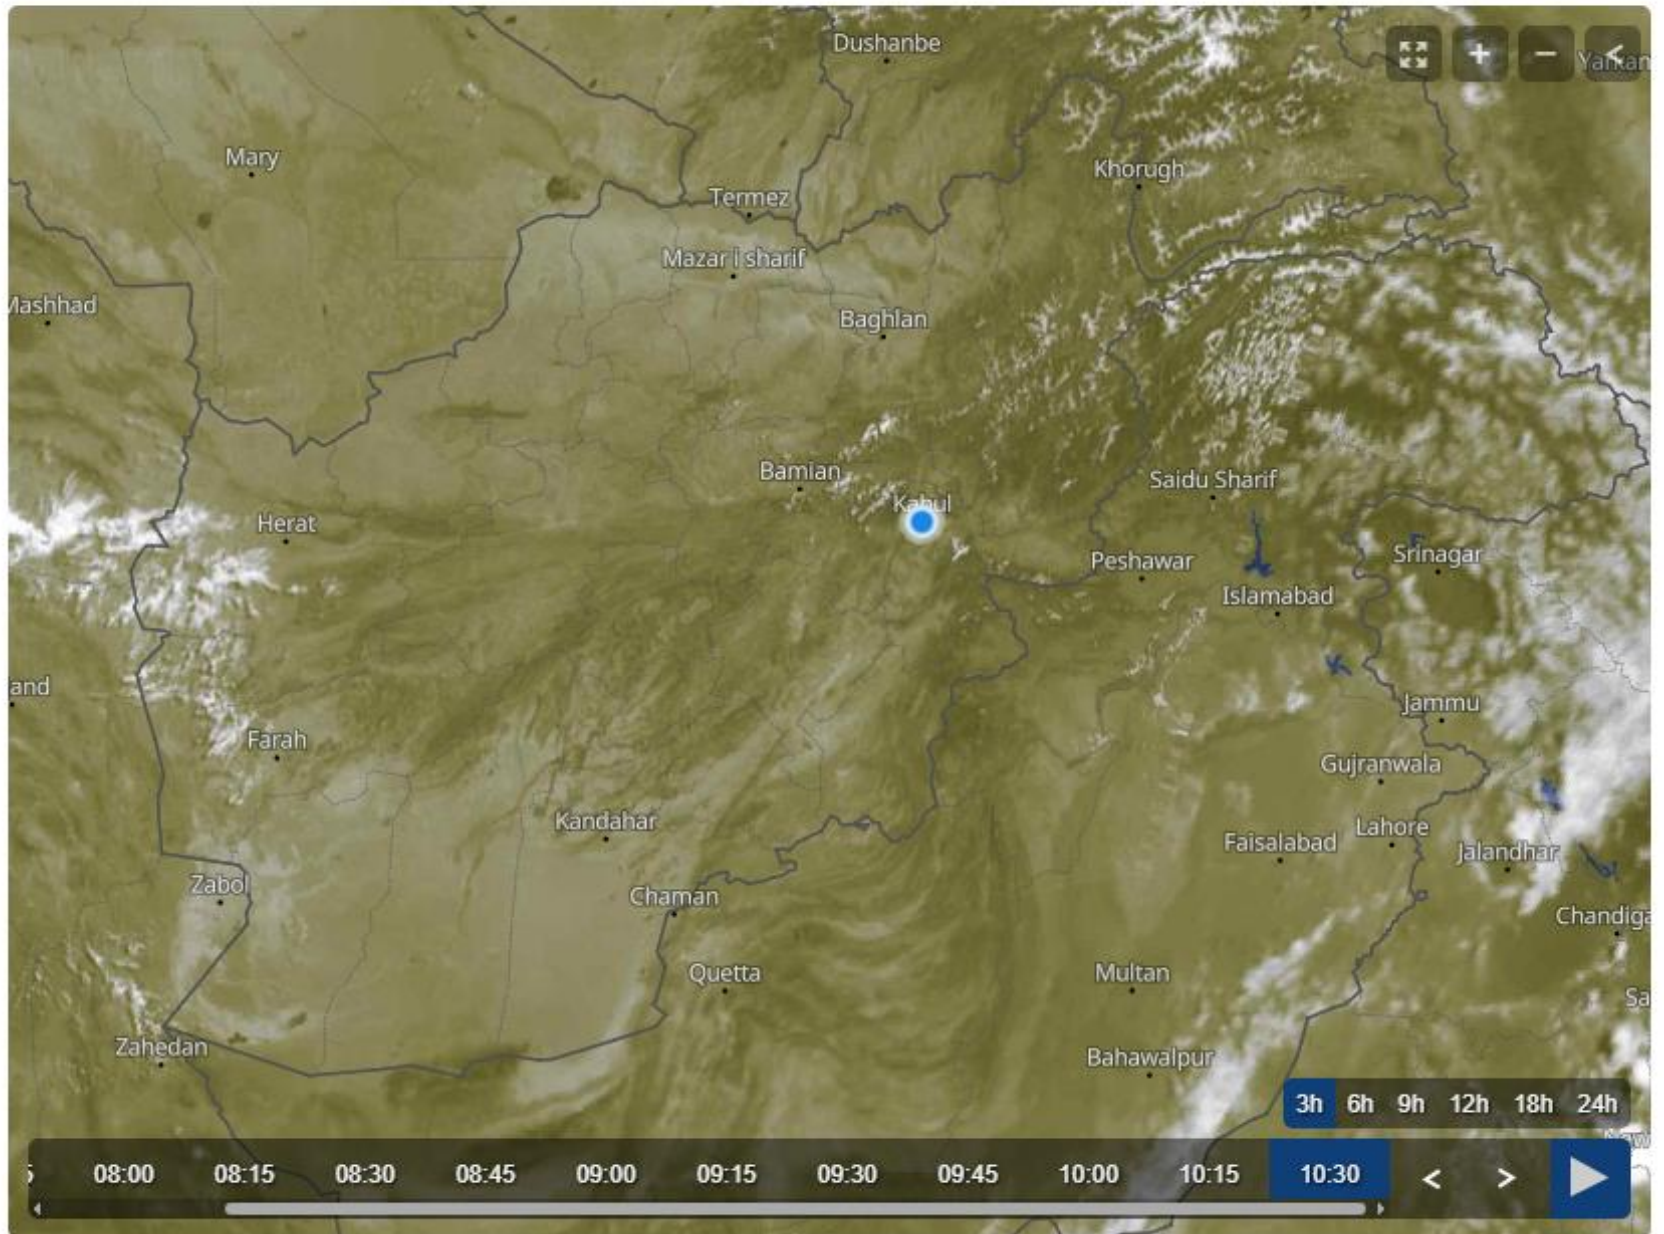

**Details:** according to satellite imagery analysis, the eastern, central, northeastern and southeastern areas are weak warm air mass. the southern, central and southeastern areas are weak dust. The western area is partly cloudy sky. The northern, central, northeastern and northwestern areas are weak water vapor, the southern, western, eastern, southeastern and southwestern areas are dry. The western, northwestern and southwestern areas are Jetstream.

# Sand And Dust Identification

2026-07-05 06:00(UTC)

Satellite/Sensor : FY-4B/AGRI

# Cloud Top Height

2026-07-05 06:00(UTC)

# Live satellite map, Afghanistan