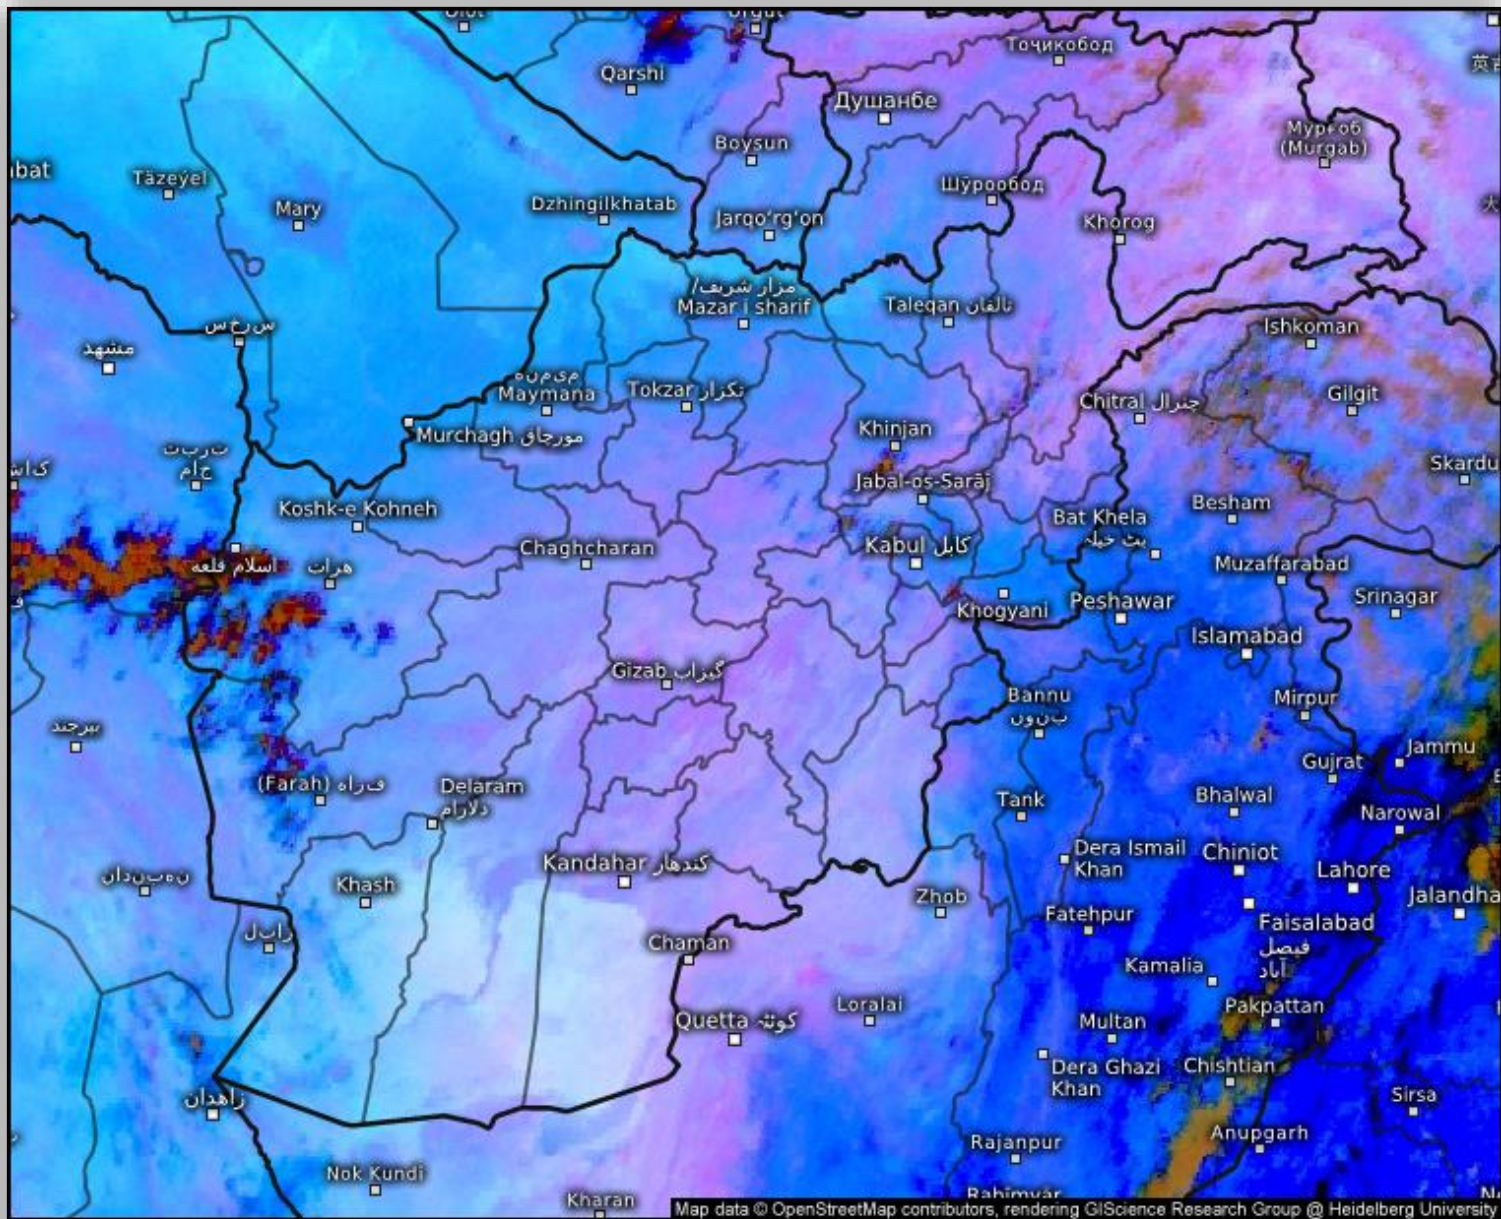

No	Region	Air Mass	Dust Storm	Thunder storm	Cloud	Fog	Water Vapor	Cyclone & Anticyclone	Jetstream	Comments
1	North	X	X	X	X	X	✓ weak	X	X	
2	South	X	✓	X	X	X	✓ dry	X	X	
3	West	X	X	X	✓	X	✓ dry	X	✓	
4	East	✓	X	X	X	X	✓ dry	X	X	
5	central	✓	✓	X	X	X	✓ weak	X	X	
6	Northeast	✓	X	X	X	X	✓ weak	X	X	
7	Southeast	✓	✓	X	X	X	✓ dry	X	X	
8	Northwest	X	X	X	X	X	✓ weak	X	✓	
9	Southwest	X	X	X	X	X	✓ dry	X	✓	

**Details:** according to satellite imagery analysis, the eastern, central, northeastern and southeastern areas are weak warm air mass. the southern, central and southeastern areas are weak dust. The western area is partly cloudy sky. The northern, central, northeastern and northwestern areas are weak water vapor, the southern, western, eastern, southeastern and southwestern areas are dry. The western, northwestern and southwestern areas are Jetstream.

# Sand And Dust Identification

2026-07-05 06:00(UTC)

Satellite/Sensor : FY-4B/AGRI