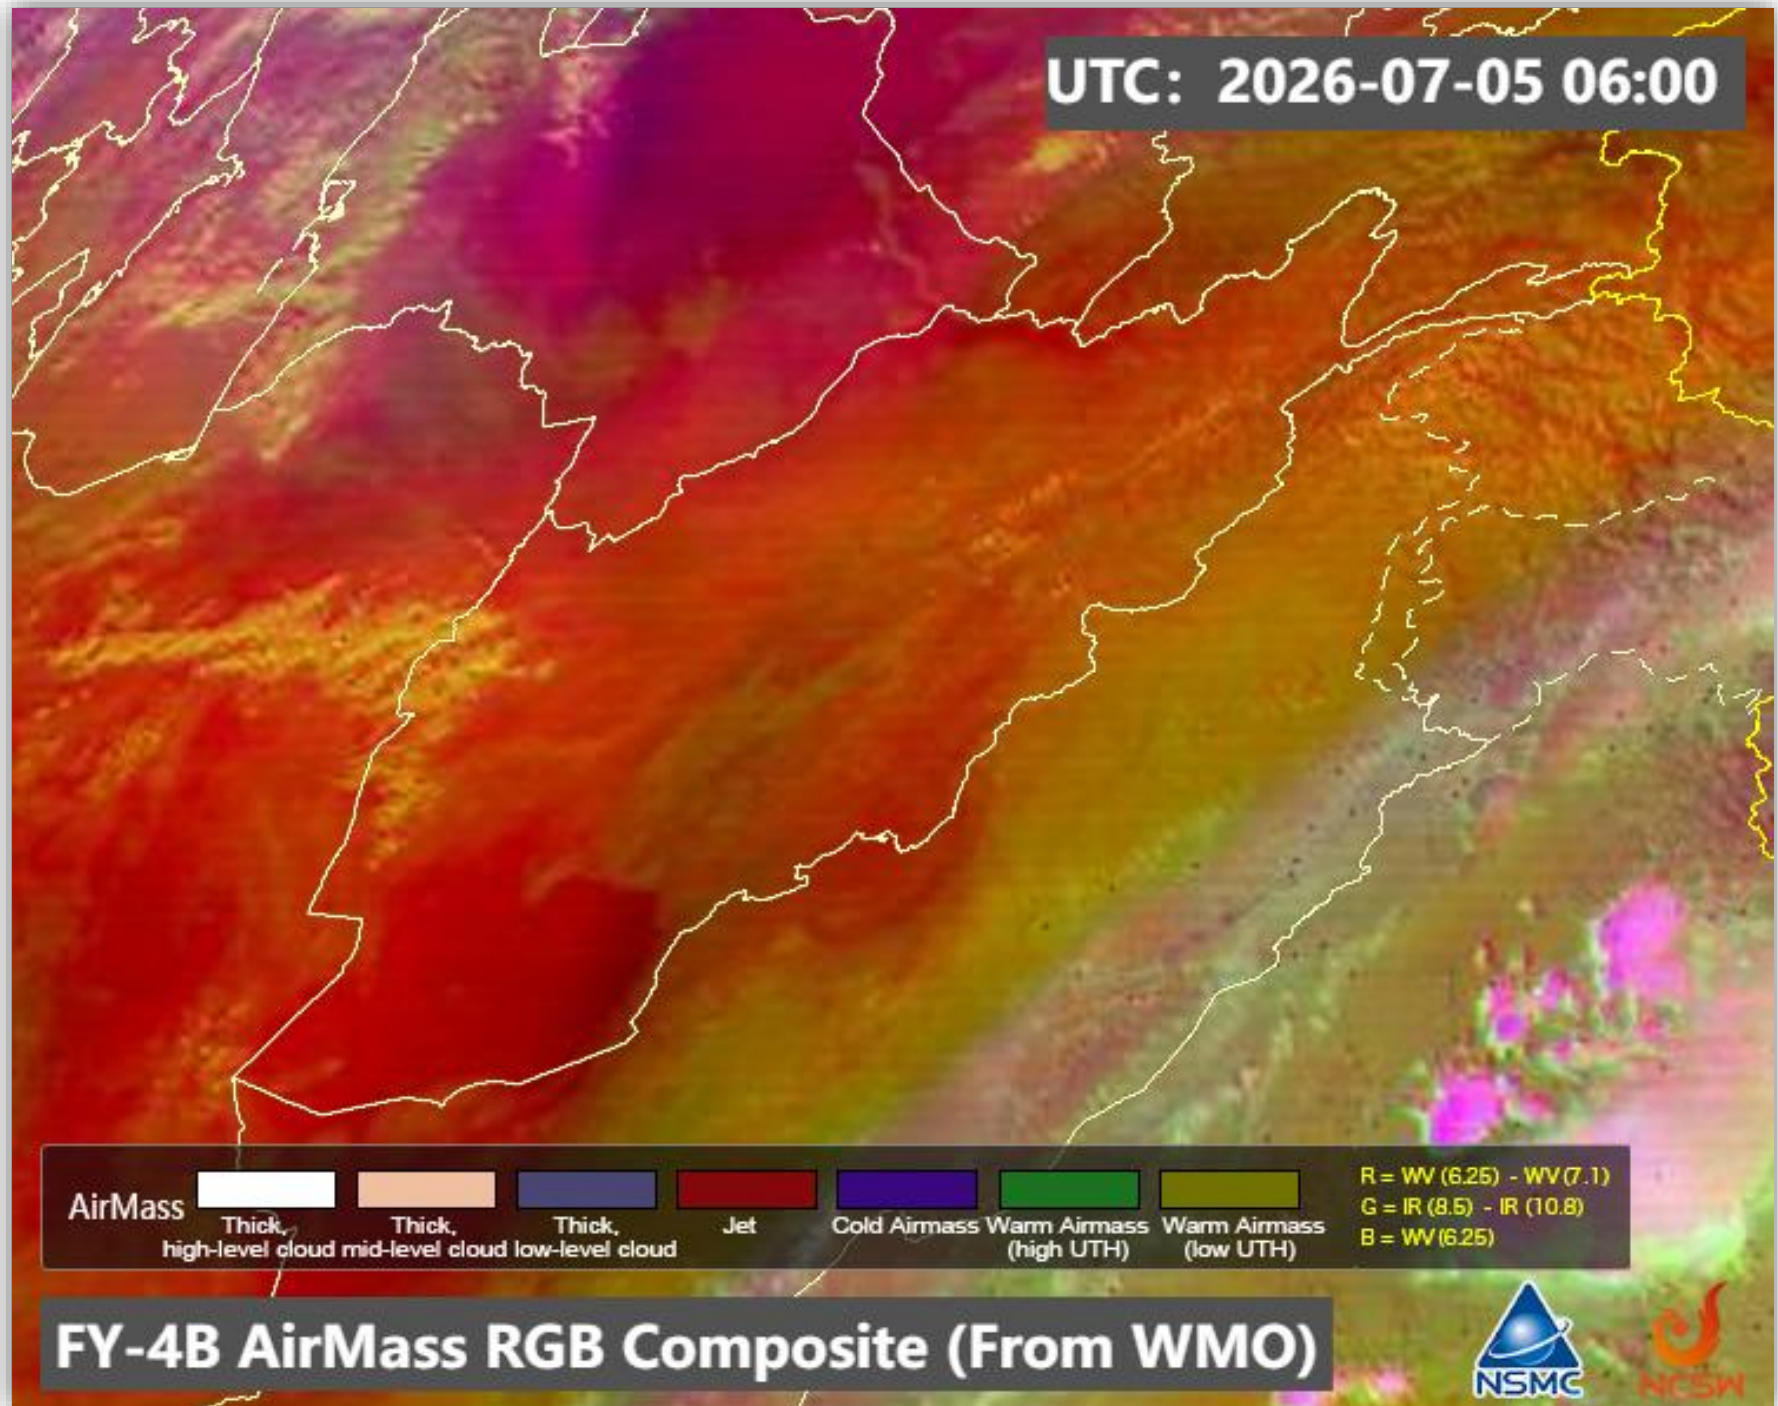

**Islamic Emirate of Afghanistan
Ministry of Transport & Aviation
Afghanistan meteorological Department
Forecast Division
Satellite General Management**

Daily reports of Satellite imagery analysis. Date & Time: 05-07-2026, 06:00 UTC

No	Region	Air Mass	Dust Storm	Thunder storm	Cloud	Fog	Water Vapor	Cyclone & Anticyclone	Jetstream	Comments
1	North	X	X	X	X	X	✓ weak	X	X	
2	South	X	✓	X	X	X	✓ dry	X	X	
3	West	X	X	X	✓	X	✓ dry	X	✓	
4	East	✓	X	X	X	X	✓ dry	X	X	
5	central	✓	✓	X	X	X	✓ weak	X	X	
6	Northeast	✓	X	X	X	X	✓ weak	X	X	
7	Southeast	✓	✓	X	X	X	✓ dry	X	X	
8	Northwest	X	X	X	X	X	✓ weak	X	✓	
9	Southwest	X	X	X	X	X	✓ dry	X	✓	

Details: according to satellite imagery analysis, the eastern, central, northeastern and southeastern areas are weak warm air mass. the southern, central and southeastern areas are weak dust. The western area is partly cloudy sky. The northern, central, northeastern and northwestern areas are weak water vapor, the southern, western, eastern, southeastern and southwestern areas are dry. The western, northwestern and southwestern areas are Jetstream.

Reported by: Mohammad Jawed Moradi.

Not: X (Not existing phenomena) ✓ (existing phenomena)

UTC: 2026-07-05 06:00

FY-4B AirMass RGB Composite (From WMO)