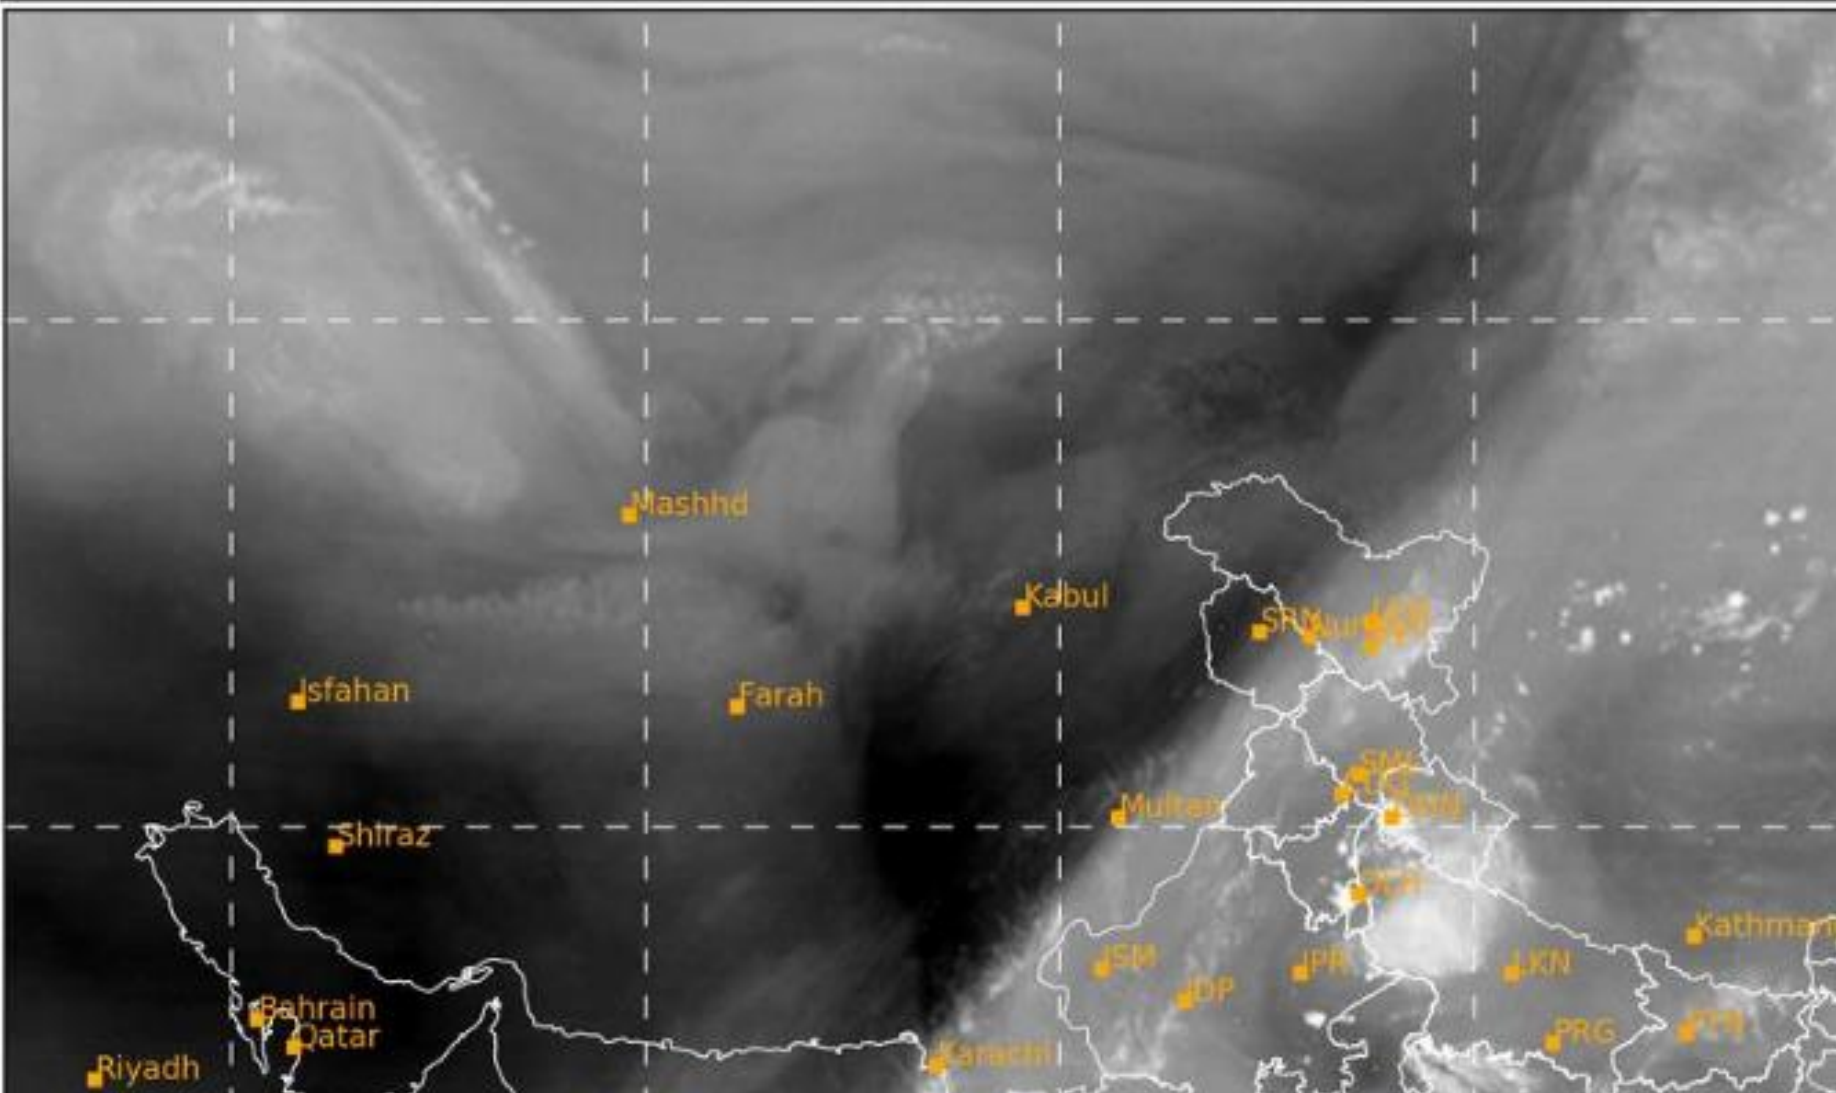

SAT : INSAT-3DR IMG
IMG_WV 6.8 um
LIC Mercator

05-07-2026/(0515 to 0542) GMT
05-07-2026/(1045 to 1112) IST