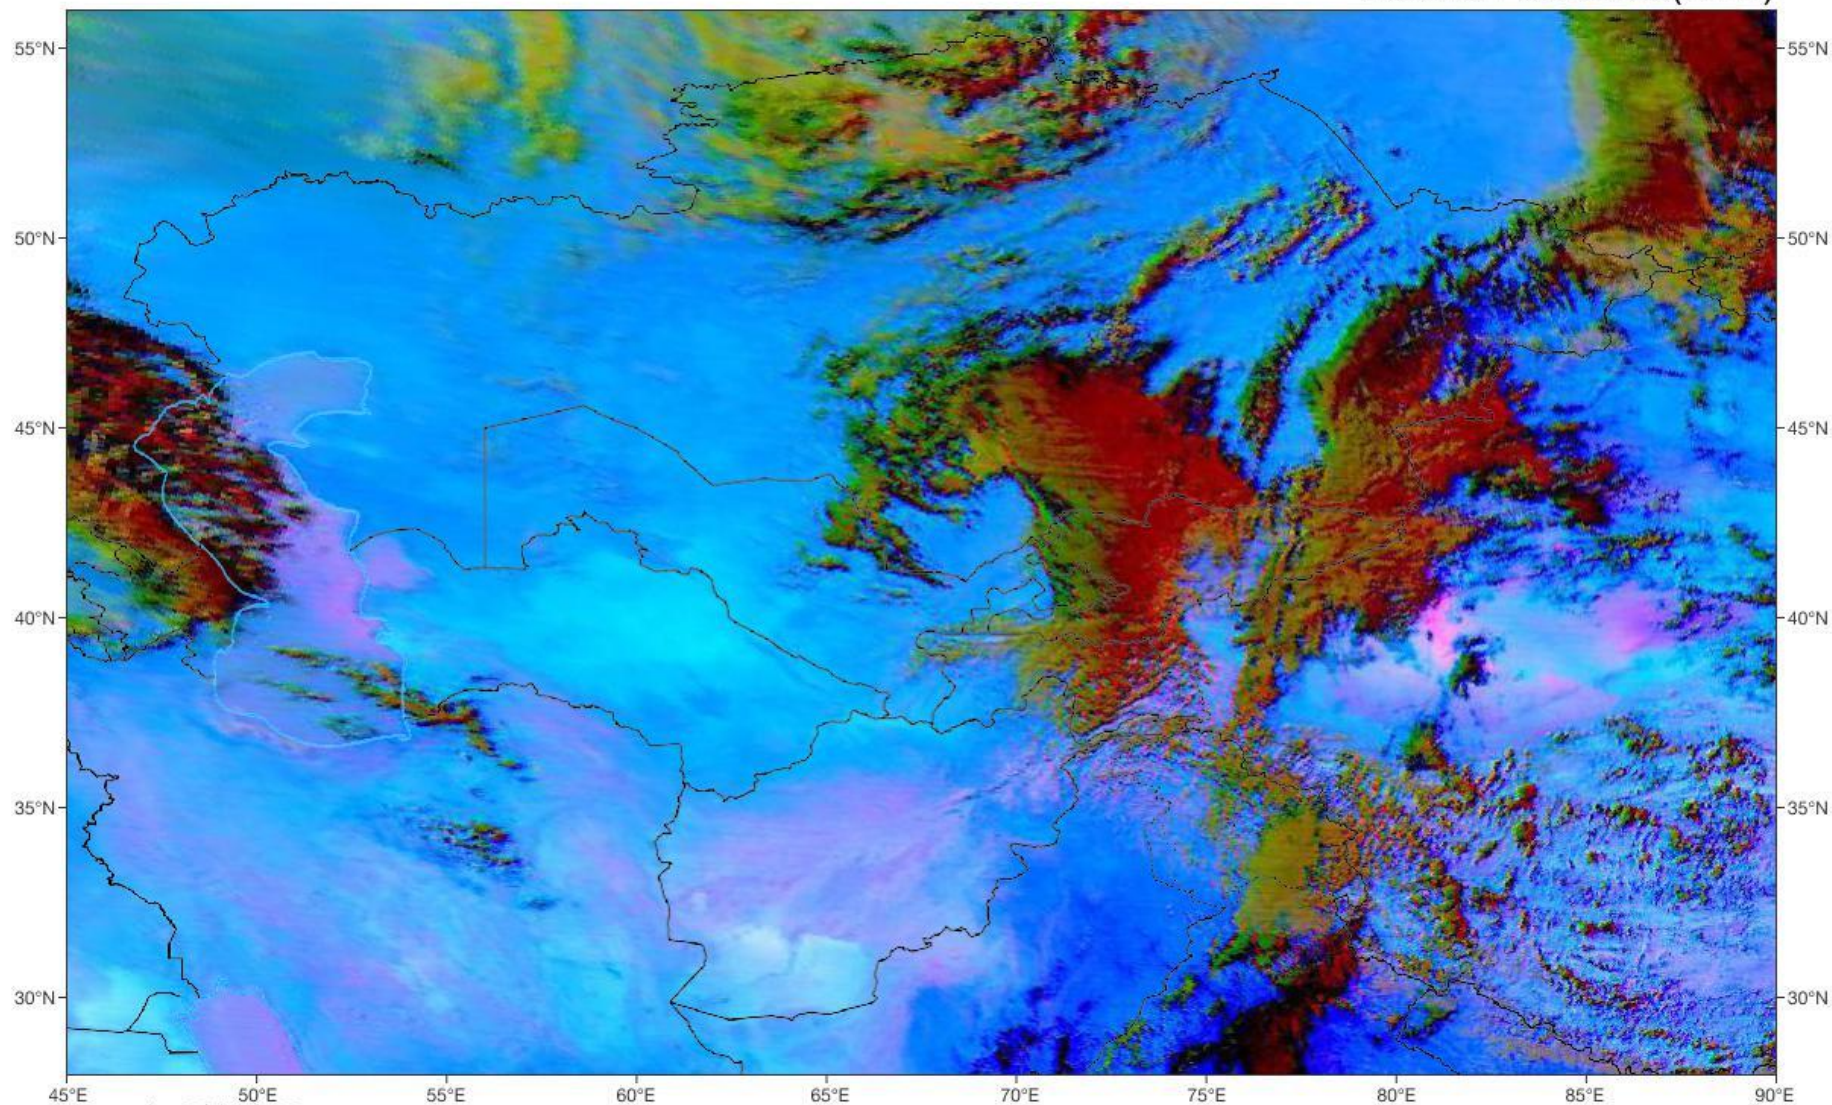

**Details:** according to satellite imagery analysis, the eastern, central, northeastern, southeastern, and northwestern areas are weak warm air mass. the southern, western, central and southeastern areas are weak dust. The northeastern area is cloudy sky. The northern, central, northeastern and northwestern areas are weak water vapor, the southern, western, eastern, southeastern and northwestern areas are dry. The southwestern area is Jetstream.

Reported by: Mohammad Jawed Moradi.

**Not: X (Not existing phenomena) v (existing phenomena)**

UTC: 2026-07-04 06:00

**FY-4B AirMass RGB Composite (From WMO)**

# Sand And Dust Identification

2026-07-04 06:00(UTC)

Satellite/Sensor : FY-4B/AGRI