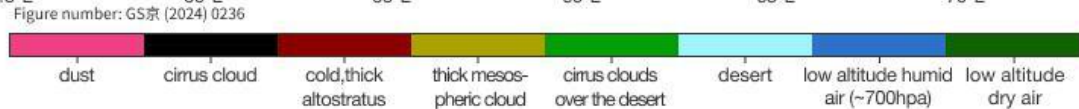

Sand And Dust Identification

2026-07-04 06:00(UTC)

Satellite/Sensor : FY-4B/AGRI