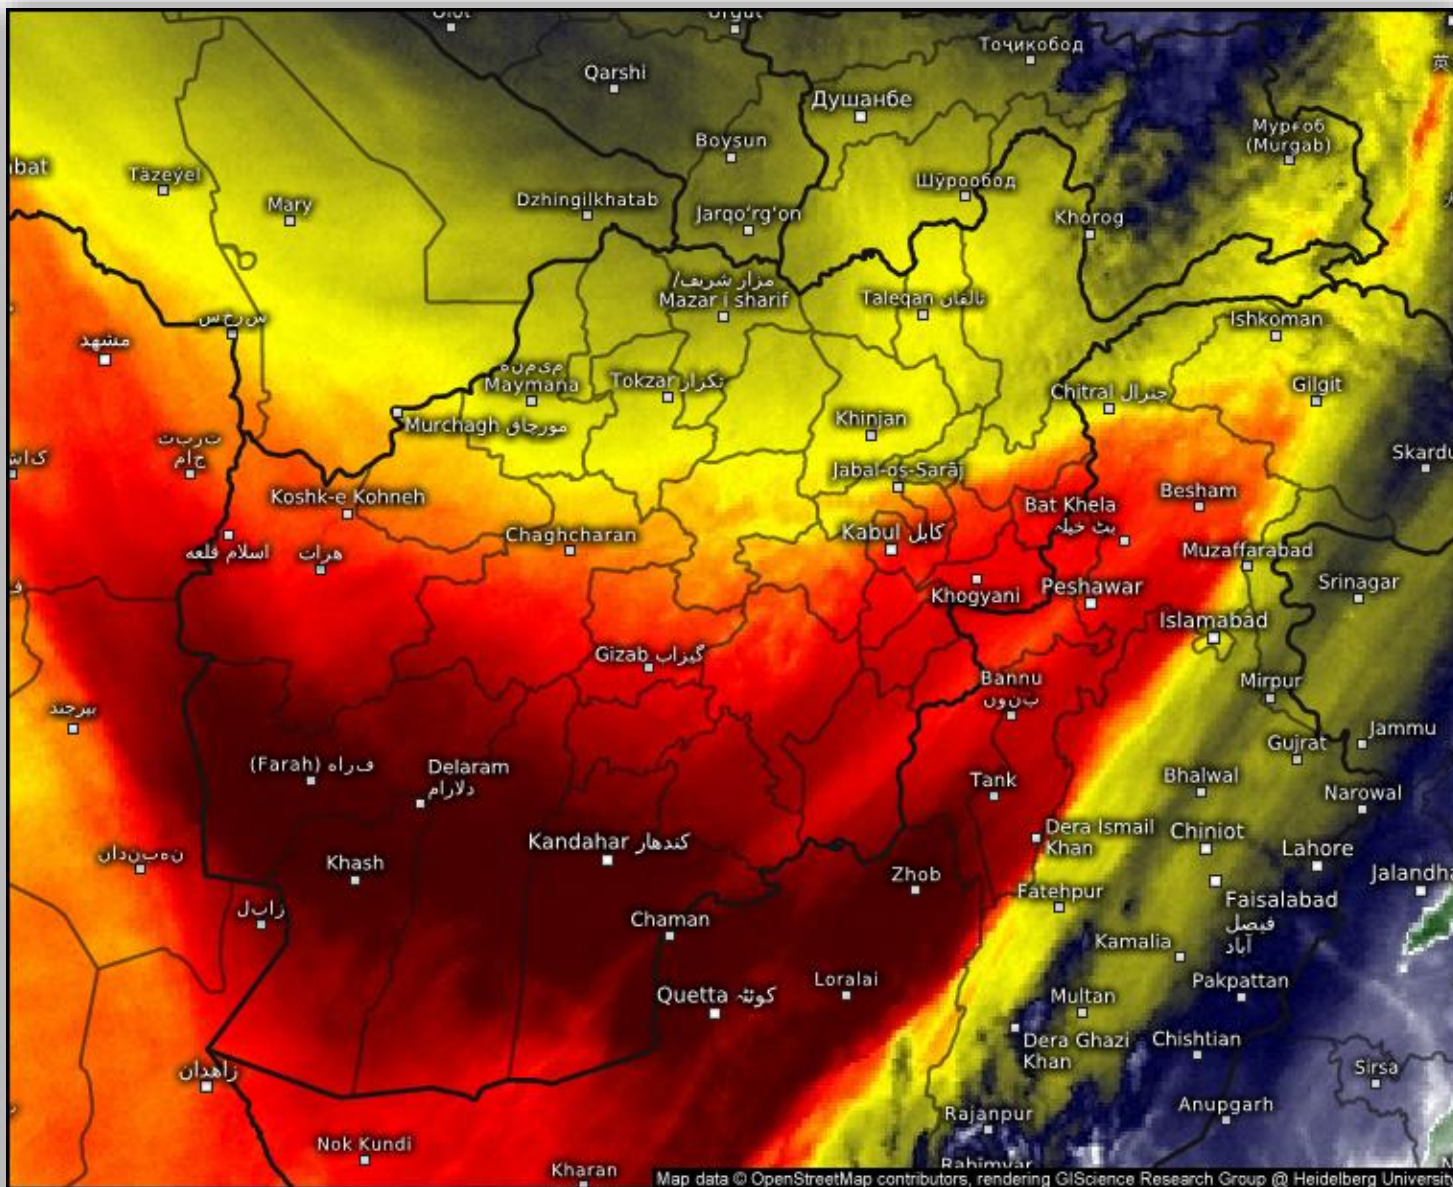

**Details:** according to satellite imagery analysis, the eastern, central, northeastern, southeastern, and northwestern areas are weak warm air mass. the southern, western, central and southeastern areas are weak dust. The northeastern area is cloudy sky. The northern, central, northeastern and northwestern areas are weak water vapor, the southern, western, eastern, southeastern and northwestern areas are dry. The southwestern area is Jetstream.

# Sand And Dust Identification

2026-07-04 06:00(UTC)

Satellite/Sensor : FY-4B/AGRI

## Satellite Dust

Sat 07/04/2026, 10:30am GMT+0430

© Kachelmann GmbH - Download for private use only!

Sharing: Please get the pic's permalink from share button top right

Afghanistan

 **meteologix**

Satellite data: EUMETSAT

# Cloud Top Height

2026-07-04 06:00(UTC)