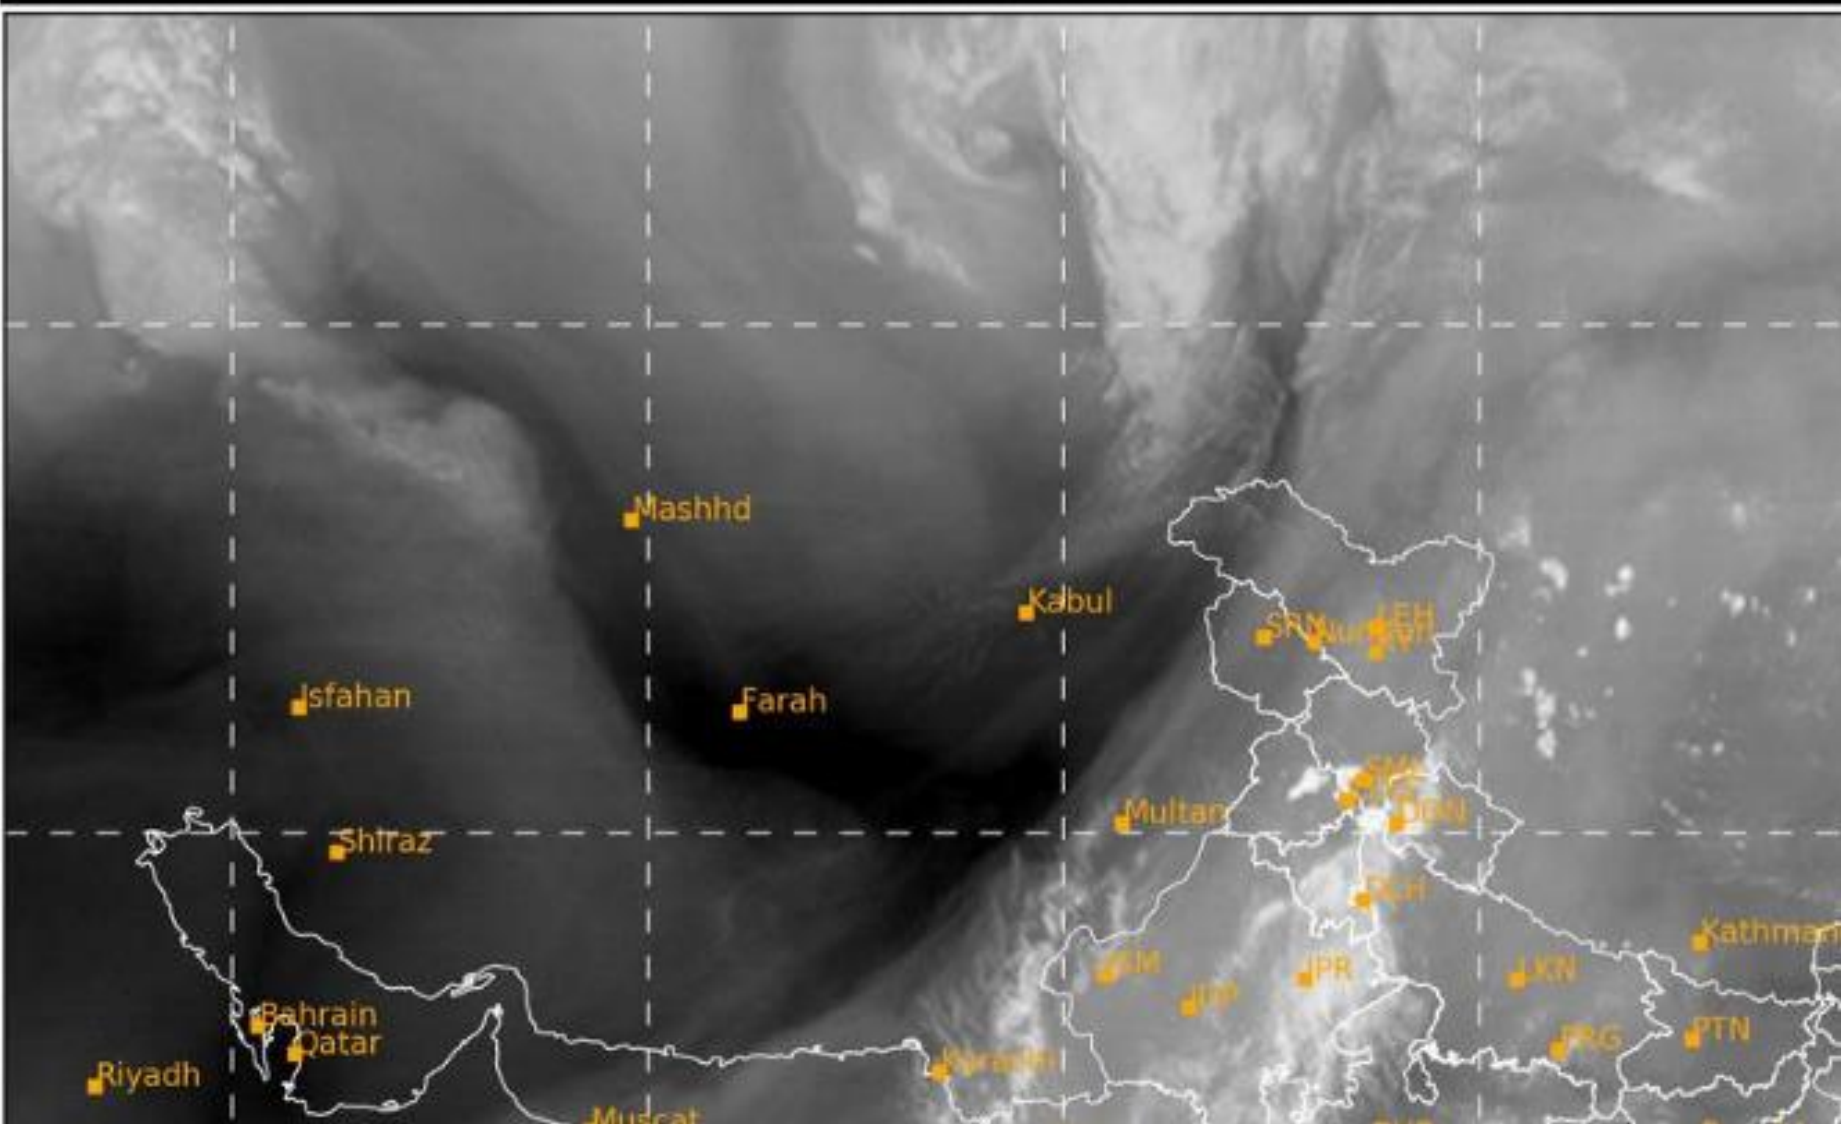

SAT : INSAT-3DR IMG
IMG_WV 6.8 um
LIC Mercator

04-07-2026/(0515 to 0542) GMT
04-07-2026/(1045 to 1112) IST