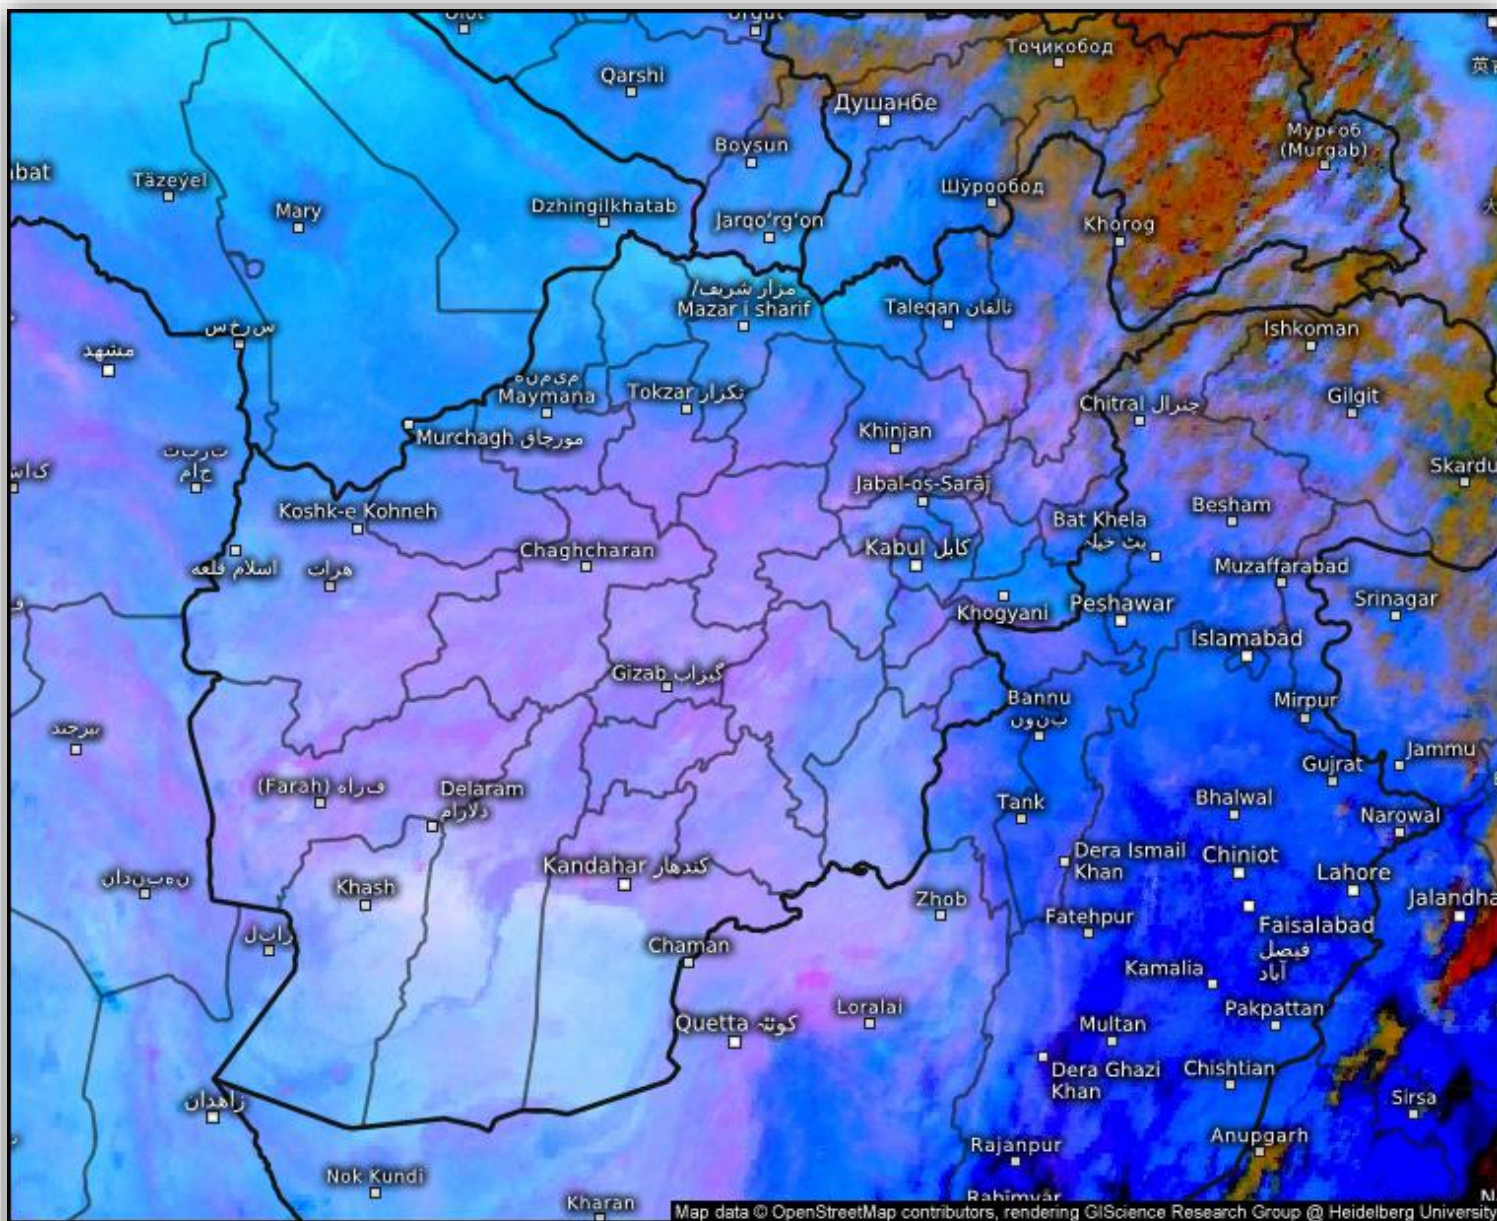

No	Region	Air Mass	Dust Storm	Thunder storm	Cloud	Fog	Water Vapor	Cyclone & Anticyclone	Jetstream	Comments
1	North	X	X	X	X	X	✓ weak	X	X	
2	South	X	✓	X	X	X	✓ dry	X	X	
3	West	X	✓	X	X	X	✓ dry	X	X	
4	East	✓	X	X	X	X	✓ dry	X	X	
5	central	✓	✓	X	X	X	✓ weak	X	X	
6	Northeast	✓	X	X	✓	X	✓ weak	X	X	
7	Southeast	✓	✓	X	X	X	✓ dry	X	X	
8	Northwest	✓	X	X	X	X	✓ weak	X	X	
9	Southwest	X	X	X	X	X	✓ dry	X	✓	

**Details:** according to satellite imagery analysis, the eastern, central, northeastern, southeastern, and northwestern areas are weak warm air mass. the southern, western, central and southeastern areas are weak dust. The northeastern area is cloudy sky. The northern, central, northeastern and northwestern areas are weak water vapor, the southern, western, eastern, southeastern and northwestern areas are dry. The southwestern area is Jetstream.

# Sand And Dust Identification

2026-07-04 06:00(UTC)

Satellite/Sensor : FY-4B/AGRI