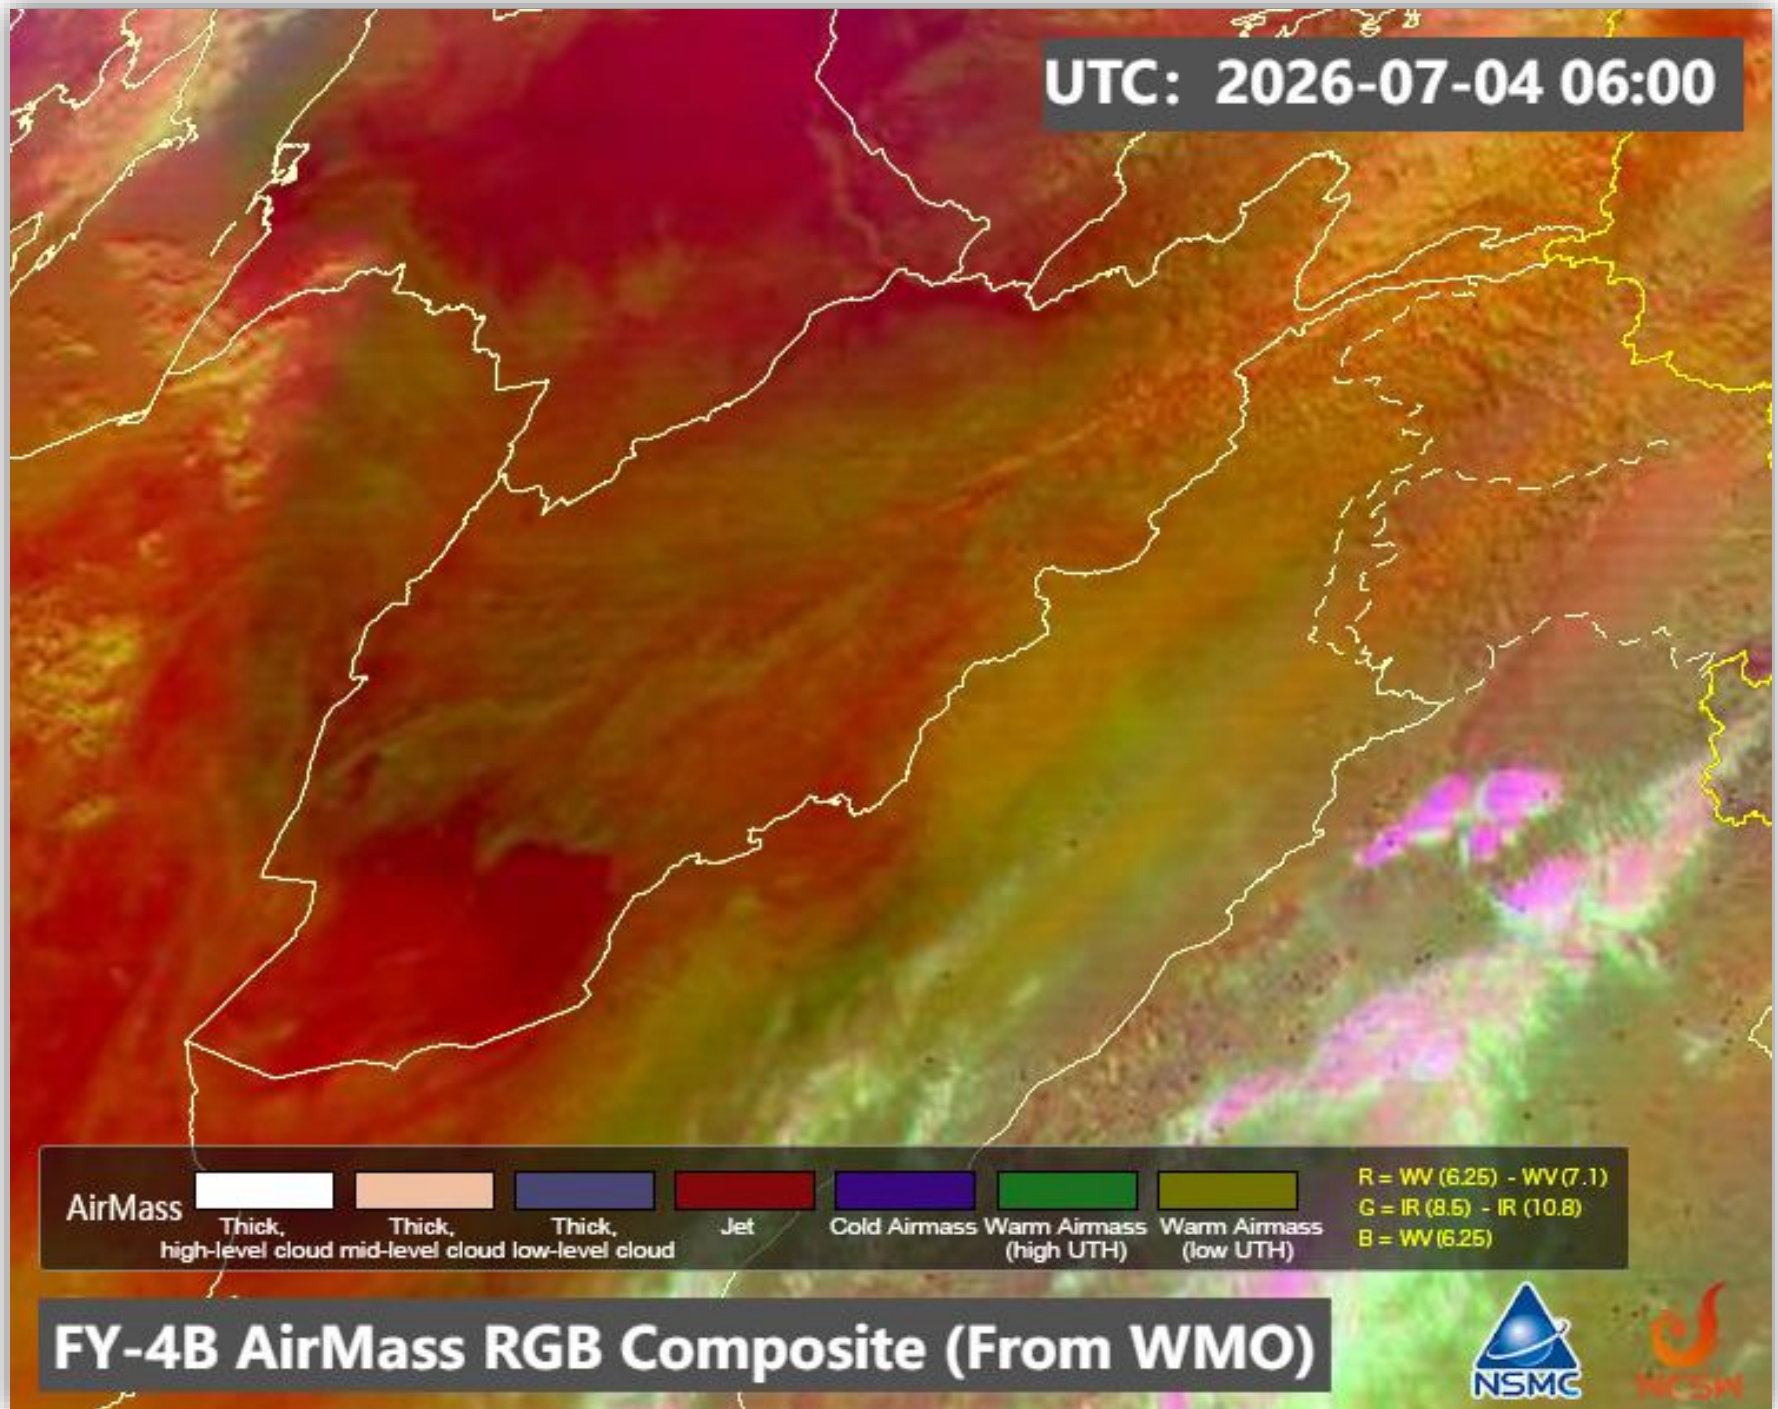

Islamic Emirate of Afghanistan
Ministry of Transport & Aviation
Afghanistan meteorological Department
Forecast Division
Satellite General Management

Daily reports of Satellite imagery analysis. Date & Time: 04-07-2026, 06:00 UTC

No	Region	Air Mass	Dust Storm	Thunder storm	Cloud	Fog	Water Vapor	Cyclone & Anticyclone	Jetstream	Comments
1	North	X	X	X	X	X	✓ weak	X	X	
2	South	X	✓	X	X	X	✓ dry	X	X	
3	West	X	✓	X	X	X	✓ dry	X	X	
4	East	✓	X	X	X	X	✓ dry	X	X	
5	central	✓	✓	X	X	X	✓ weak	X	X	
6	Northeast	✓	X	X	✓	X	✓ weak	X	X	
7	Southeast	✓	✓	X	X	X	✓ dry	X	X	
8	Northwest	✓	X	X	X	X	✓ weak	X	X	
9	Southwest	X	X	X	X	X	✓ dry	X	✓	

Details: according to satellite imagery analysis, the eastern, central, northeastern, southeastern, and northwestern areas are weak warm air mass. the southern, western, central and southeastern areas are weak dust. The northeastern area is cloudy sky. The northern, central, northeastern and northwestern areas are weak water vapor, the southern, western, eastern, southeastern and northwestern areas are dry. The southwestern area is Jetstream.

Reported by: Mohammad Jawed Moradi.

Not: X (Not existing phenomena) v (existing phenomena)

UTC: 2026-07-04 06:00

FY-4B AirMass RGB Composite (From WMO)