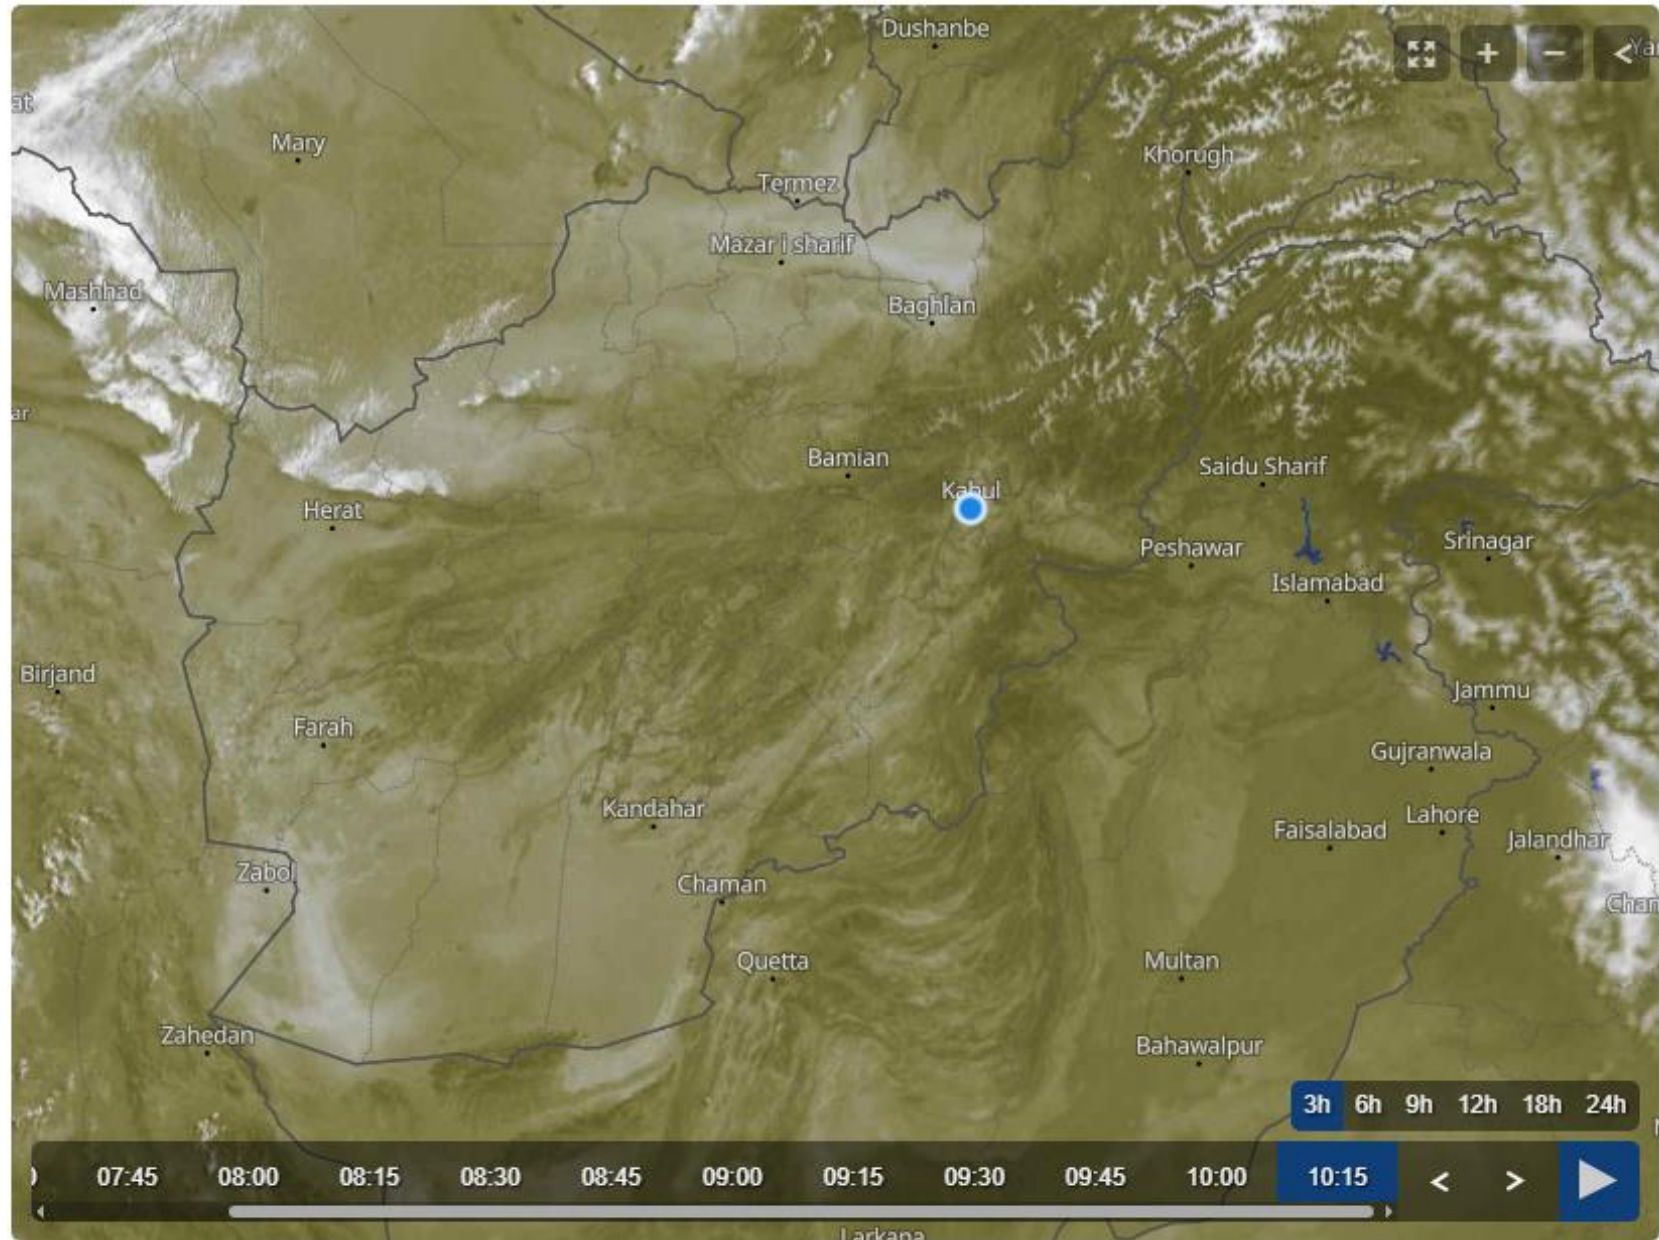

**Details:** according to satellite imagery analysis, the northern, central, southeastern, northwestern and southwestern areas are dust storm. The western and northwestern areas are partly cloudy sky. The all regions are dry. The southern and southwestern areas are Jetstream.

# Cloud Top Height

2026-06-29 05:45(UTC)

Satellite/Sensor : FY-4B/AGRI

## Live satellite map, Afghanistan