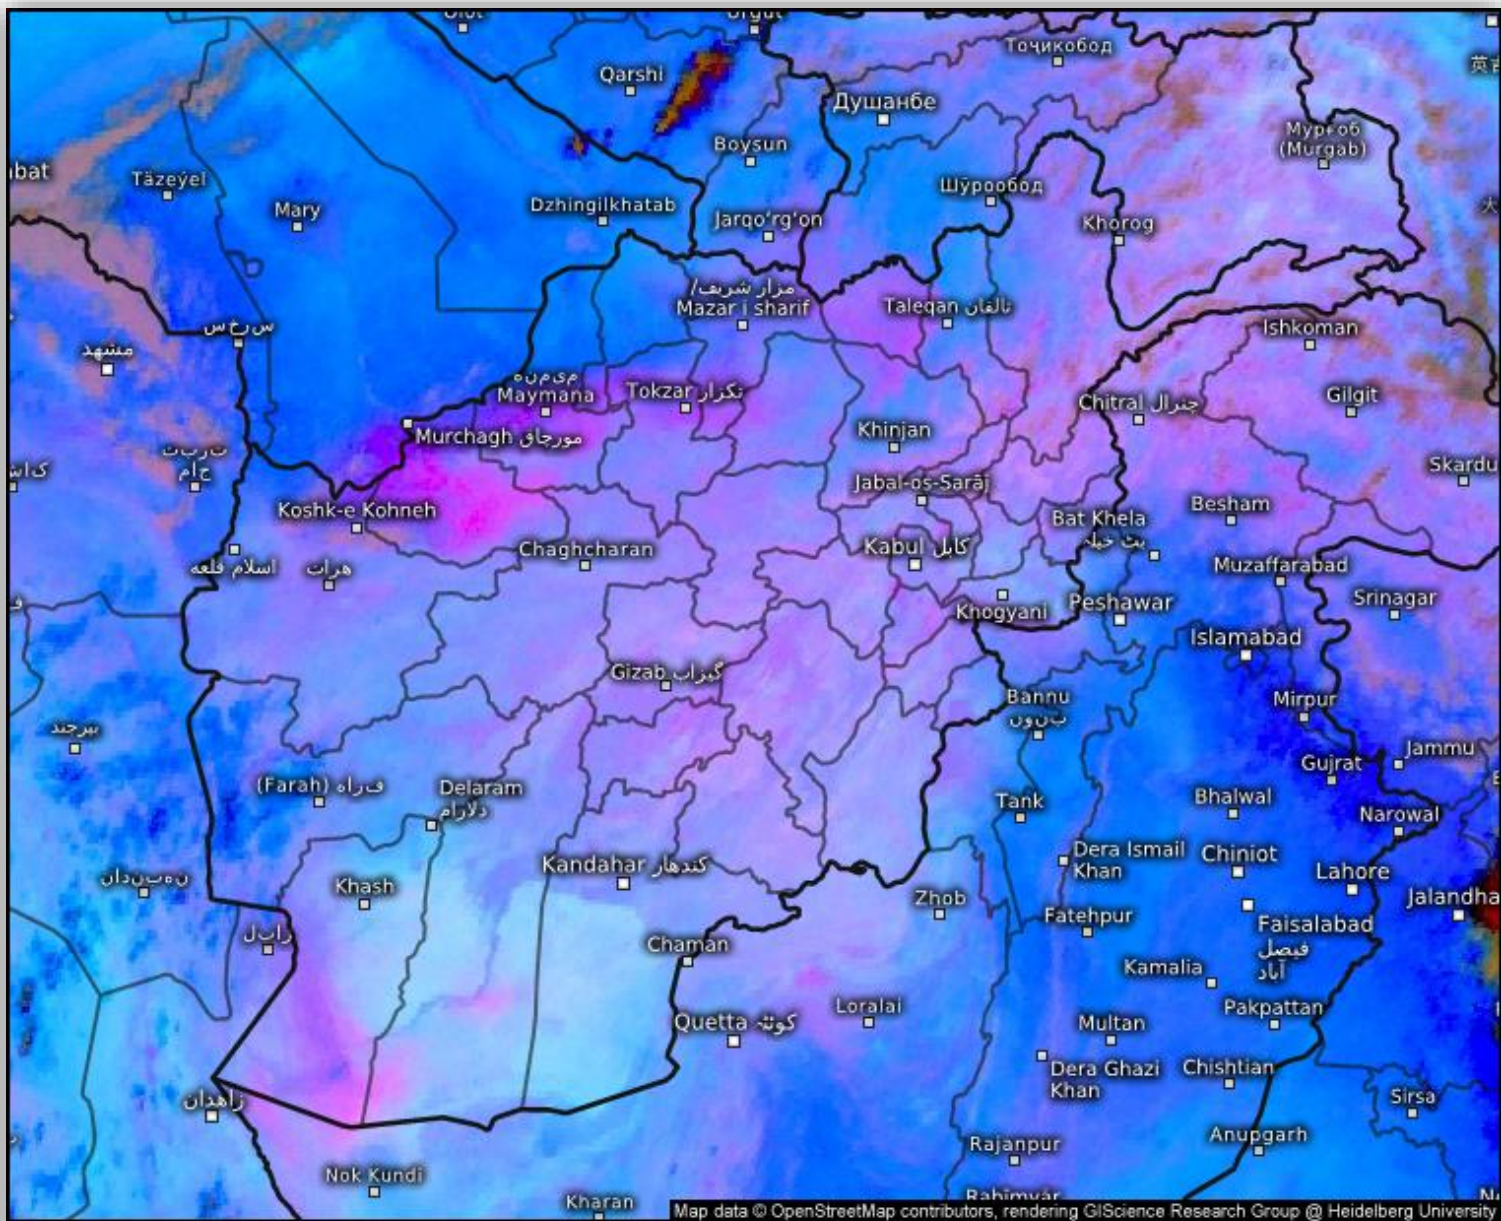

**Details:** according to satellite imagery analysis, the northern, central, southeastern, northwestern and southwestern areas are dust storm. The western and northwestern areas are partly cloudy sky. The all regions are dry. The southern and southwestern areas are Jetstream.

# Sand And Dust Identification

2026-06-29 05:45(UTC)

Figure number: GS京 (2024) 0236

Satellite/Sensor : FY-4B/AGRI

# Cloud Top Height

2026-06-29 05:45(UTC)

Satellite/Sensor : FY-4B/AGRI

## Live satellite map, Afghanistan