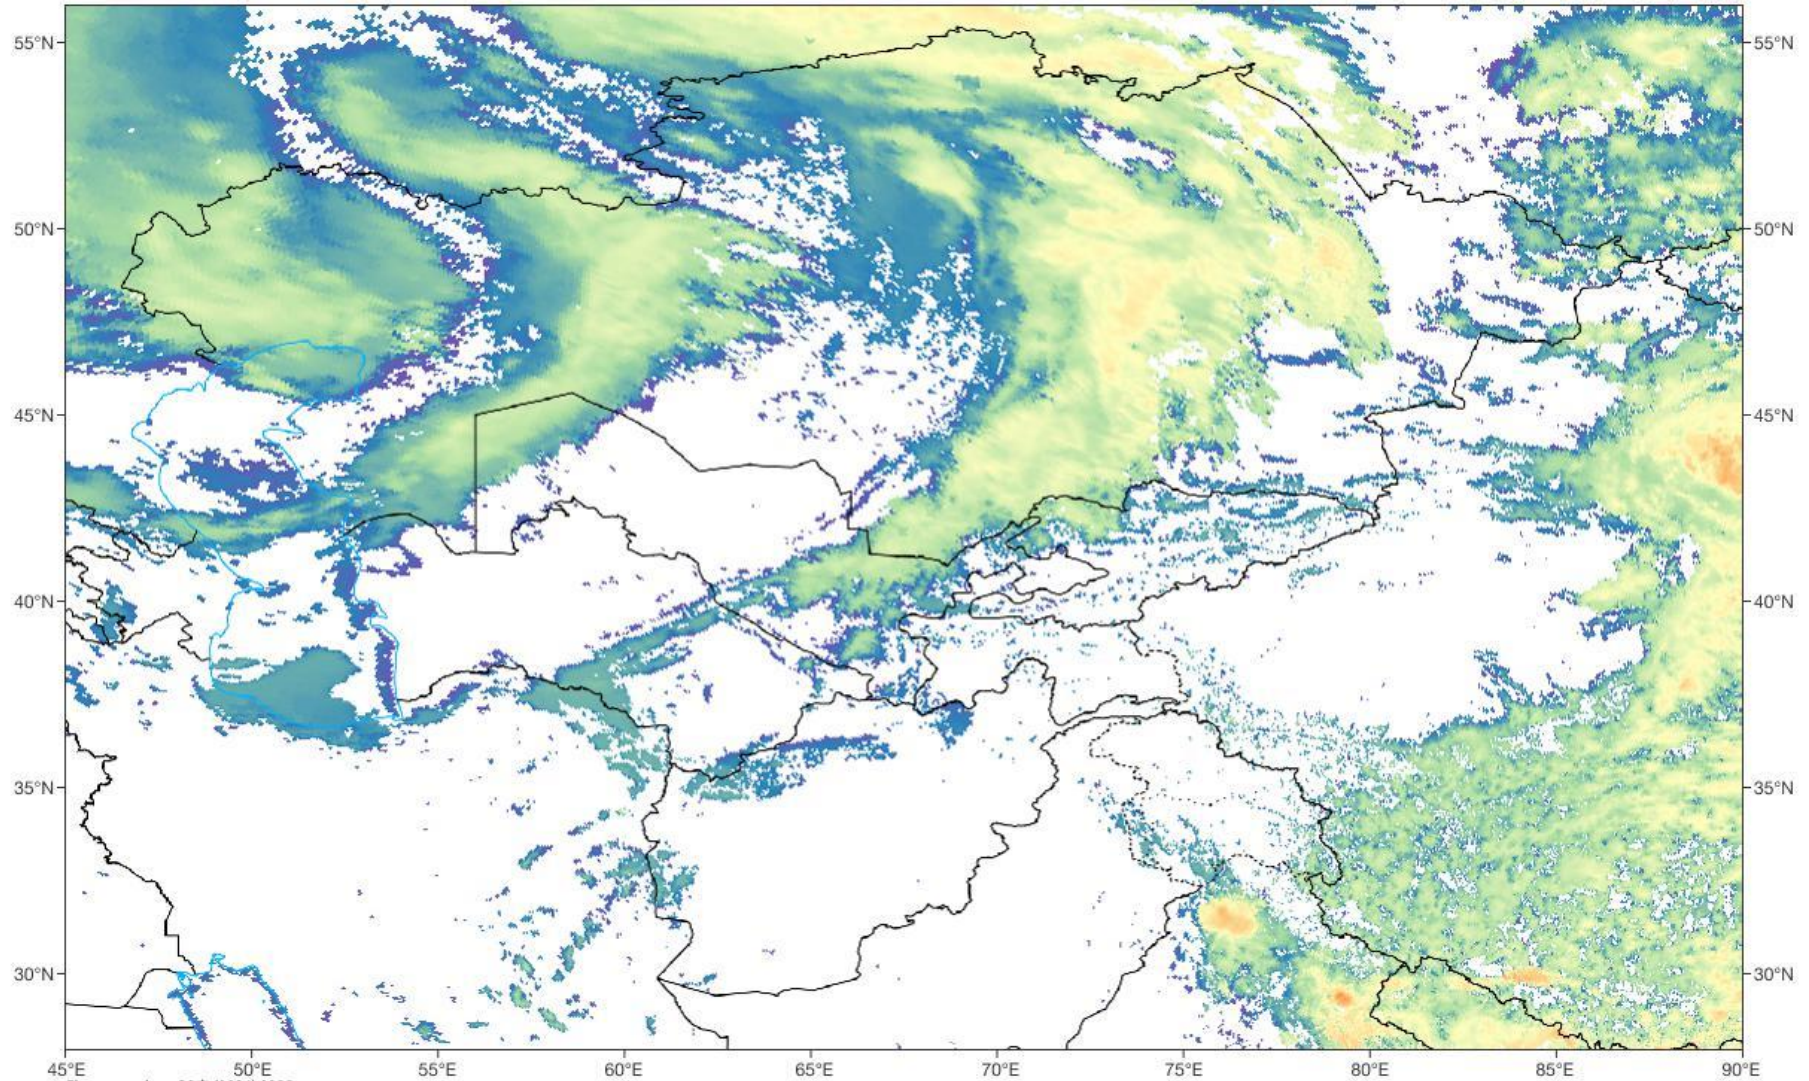

**Details:** according to satellite imagery analysis, the northern, central, southeastern, northwestern and southwestern areas are dust storm. The western and northwestern areas are partly cloudy sky. The all regions are dry. The southern and southwestern areas are Jetstream.

# Cloud Top Height

2026-06-29 05:45(UTC)

Satellite/Sensor : FY-4B/AGRI