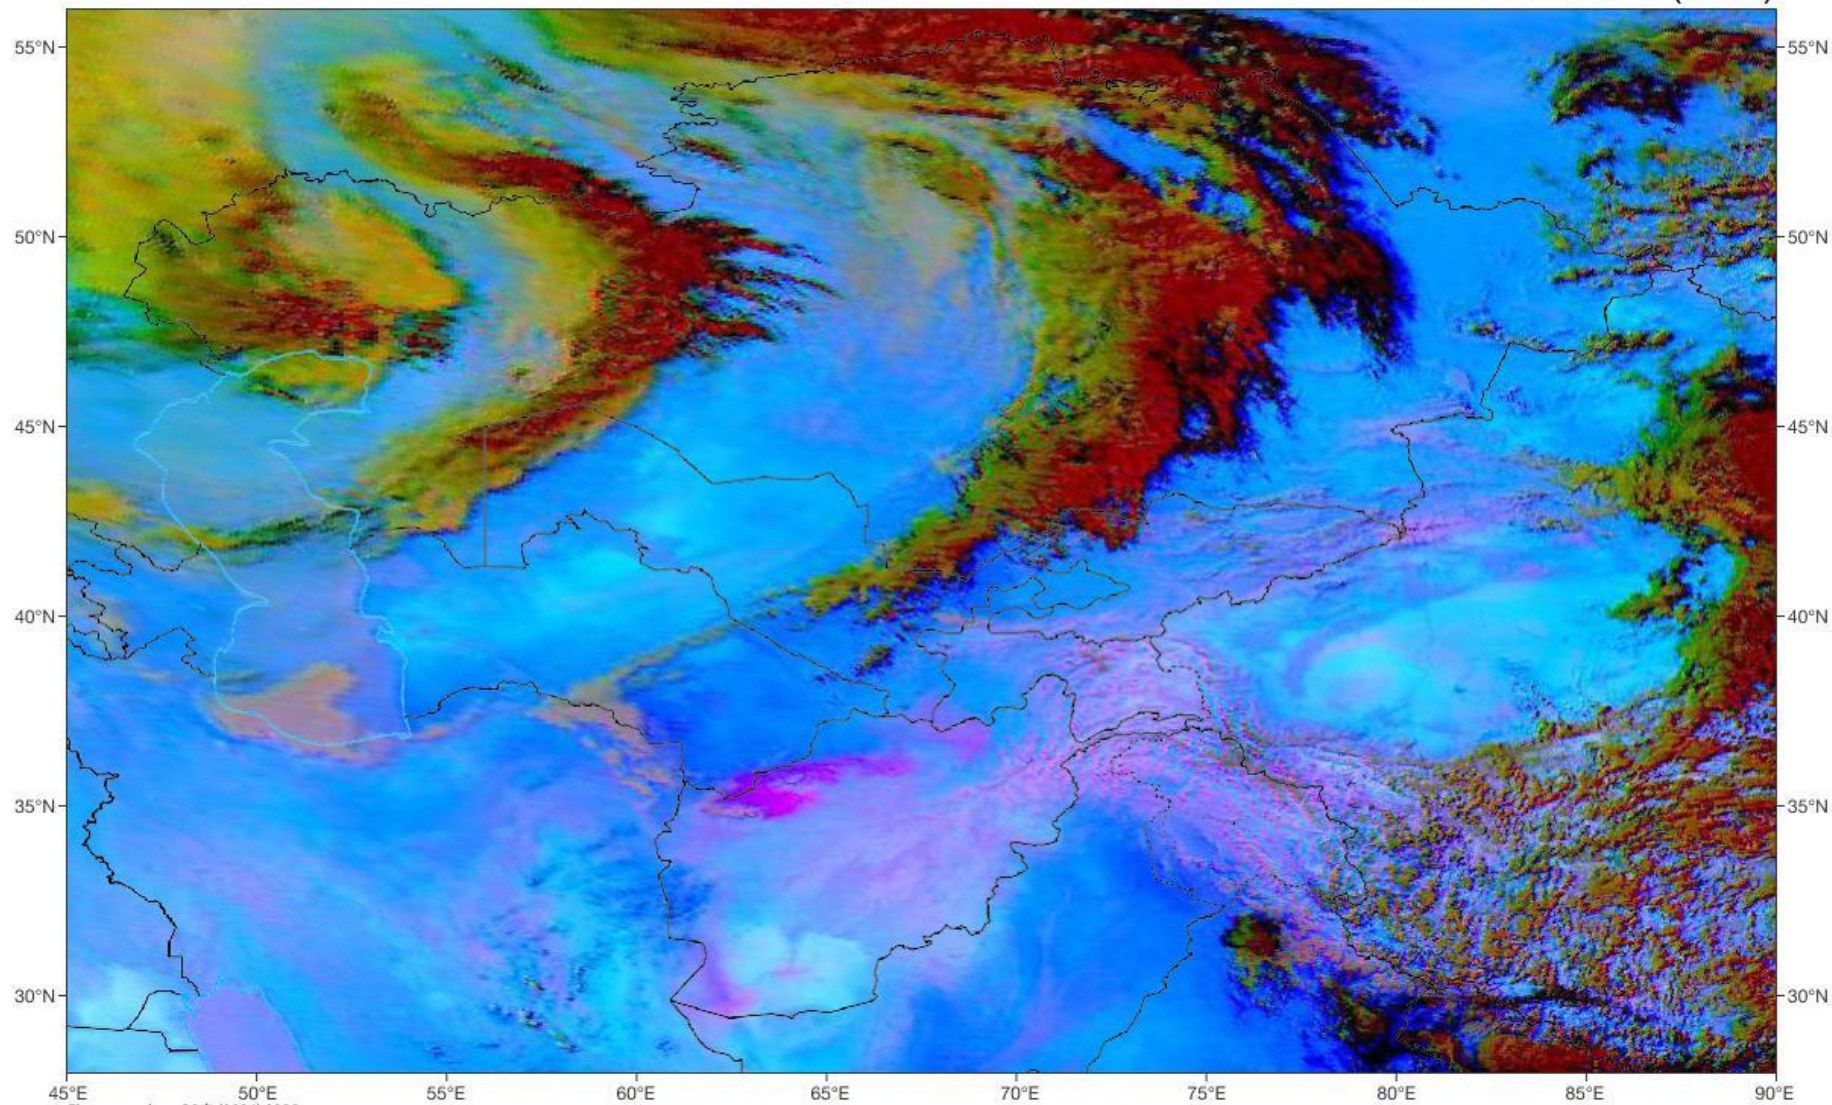

**Details:** according to satellite imagery analysis, the northern, central, southeastern, northwestern and southwestern areas are dust storm. The western and northwestern areas are partly cloudy sky. The all regions are dry. The southern and southwestern areas are Jetstream.

# Sand And Dust Identification

2026-06-29 05:45(UTC)

Figure number: GS京 (2024) 0236

Satellite/Sensor : FY-4B/AGRI

# Cloud Top Height

2026-06-29 05:45(UTC)

Satellite/Sensor : FY-4B/AGRI