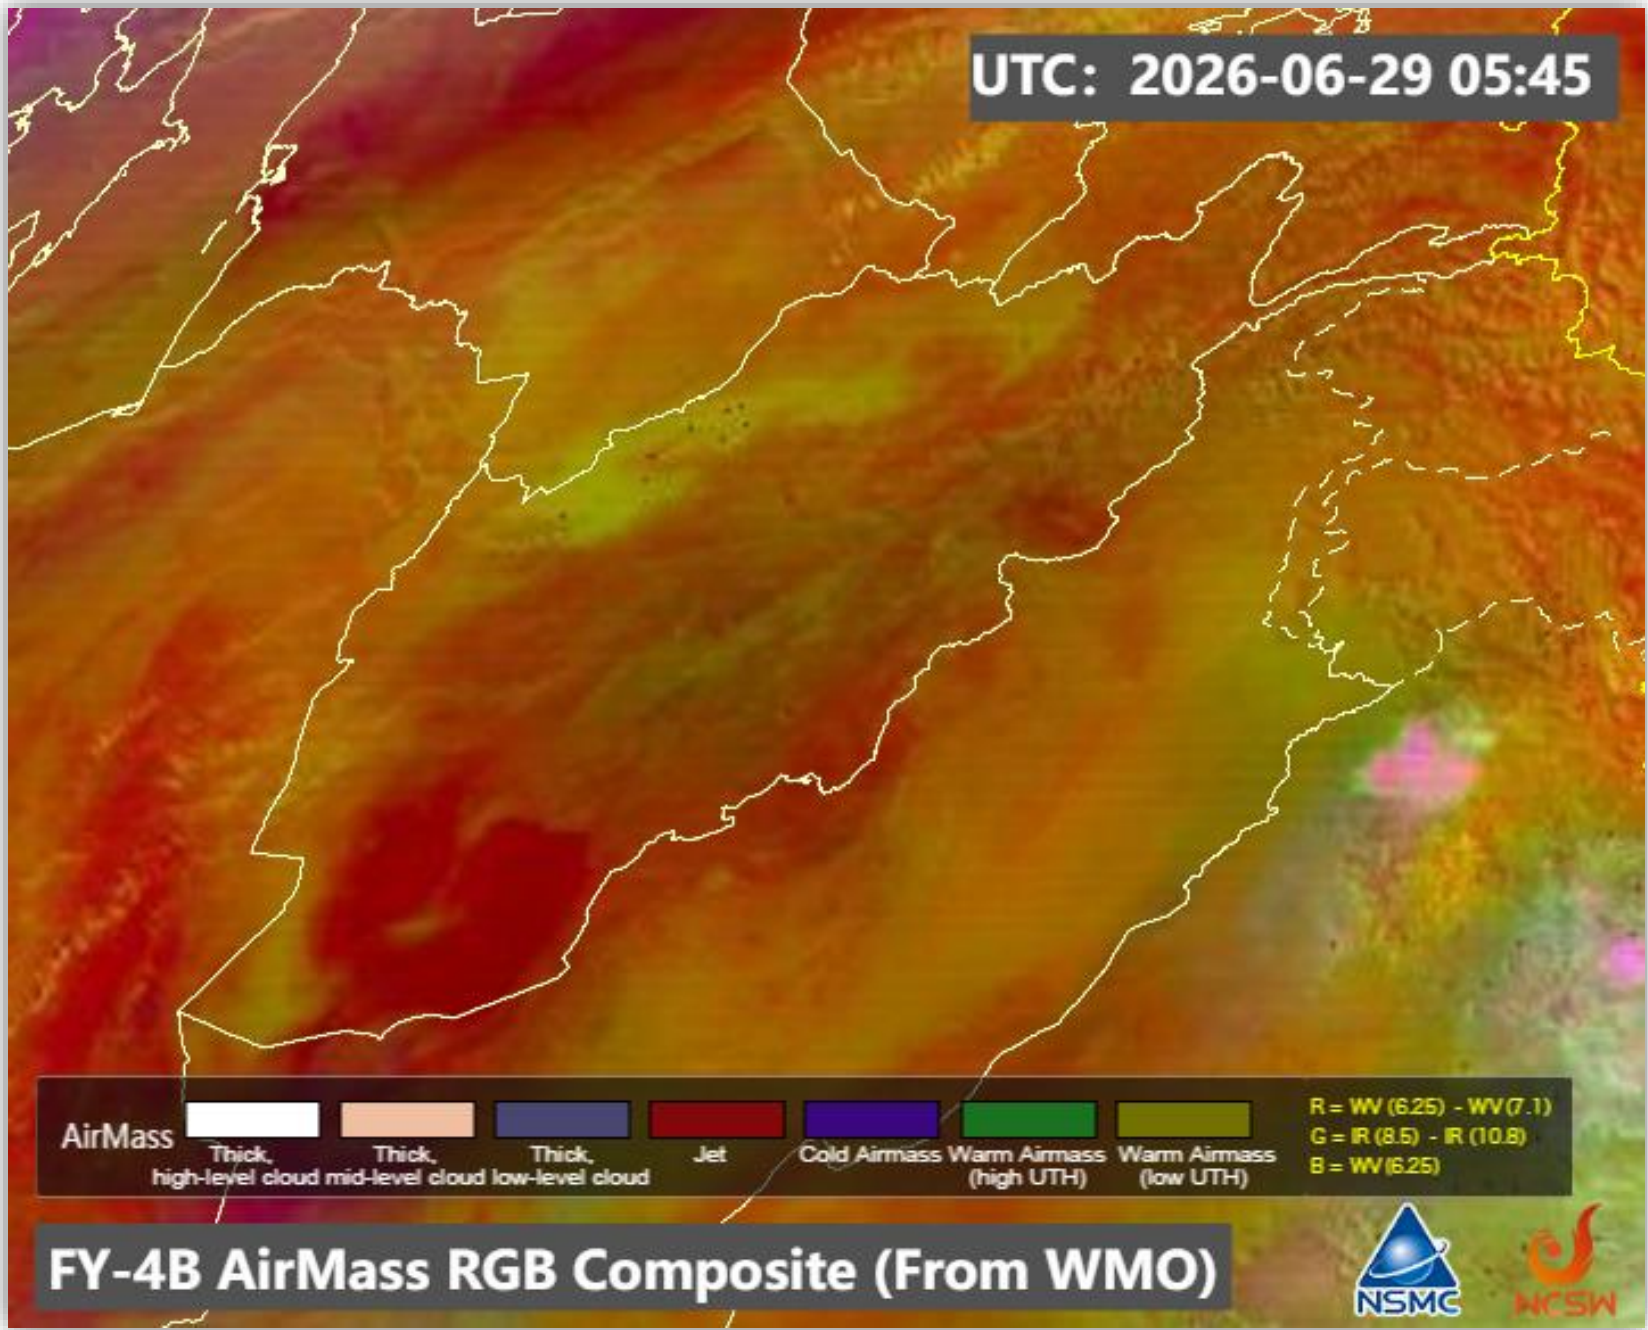

**Islamic Emirate of Afghanistan
Ministry of Transport & Aviation
Afghanistan meteorological Department
Forecast Division
Satellite General Management**

Daily reports of Satellite imagery analysis. Date & Time: 29-06-2026, 06:00 UTC

No	Region	Air Mass	Dust Storm	Thunder storm	Cloud	Fog	Water Vapor	Cyclone & Anticyclone	Jetstream	Comments
1	North	X	✓	X	X	X	✓ dry	X	X	
2	South	X	X	X	X	X	✓ dry	X	✓	
3	West	X	X	X	✓	X	✓ dry	X	X	
4	East	X	X	X	X	X	✓ dry	X	X	
5	central	X	✓	X	X	X	✓ dry	X	X	
6	Northeast	X	X	X	X	X	✓ dry	X	X	
7	Southeast	X	✓	X	X	X	✓ dry	X	X	
8	Northwest	X	✓	X	✓	X	✓ dry	X	X	
9	Southwest	X	✓	X	X	X	✓ dry	X	✓	

Details: according to satellite imagery analysis, the northern, central, southeastern, northwestern and southwestern areas are dust storm. The western and northwestern areas are partly cloudy sky. The all regions are dry. The southern and southwestern areas are Jetstream.

Reported by: Mohammad Jawed Moradi.

Not: X (Not existing phenomena) v (existing phenomena)

UTC: 2026-06-29 05:45

FY-4B AirMass RGB Composite (From WMO)