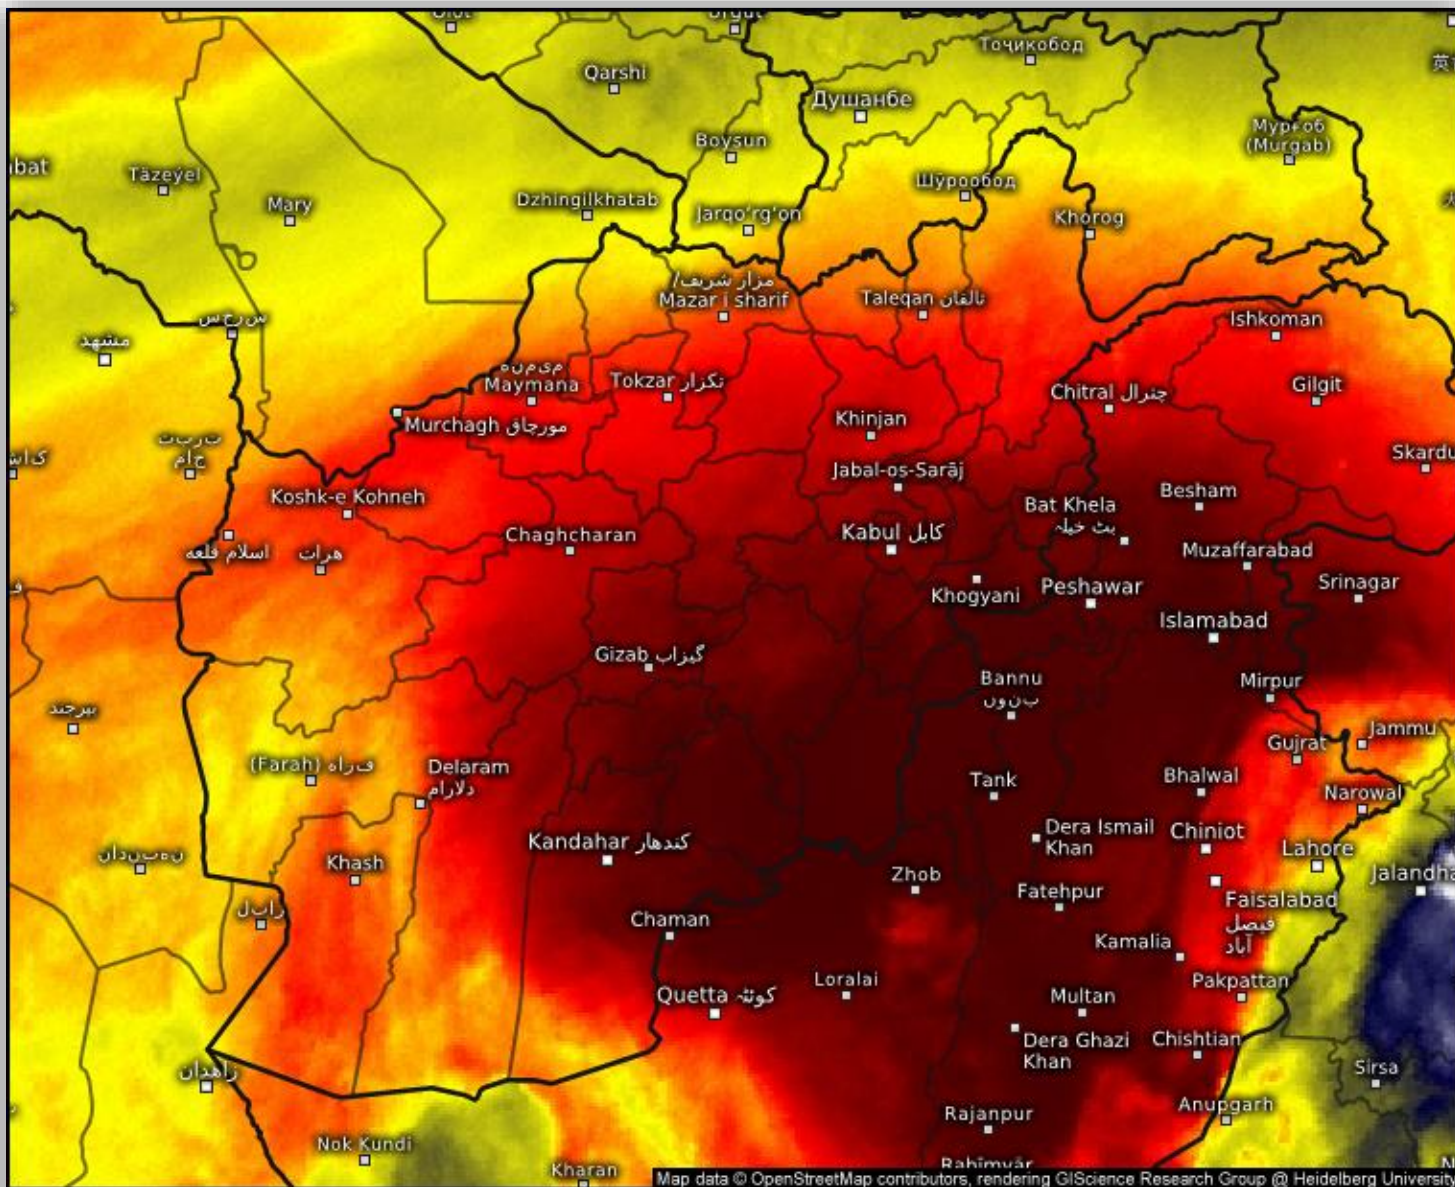

**Details:** according to satellite imagery analysis, the northern, central, southeastern, northwestern and southwestern areas are dust storm. The western and northwestern areas are partly cloudy sky. The all regions are dry. The southern and southwestern areas are Jetstream.

# Cloud Top Height

2026-06-29 05:45(UTC)

Satellite/Sensor : FY-4B/AGRI

## Live satellite map, Afghanistan