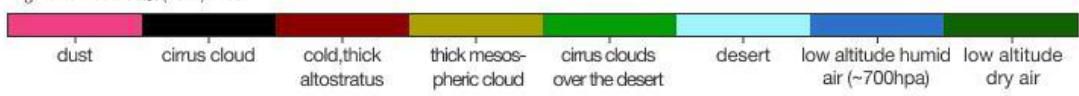

Satellite/Sensor : FY-4B/AGRI