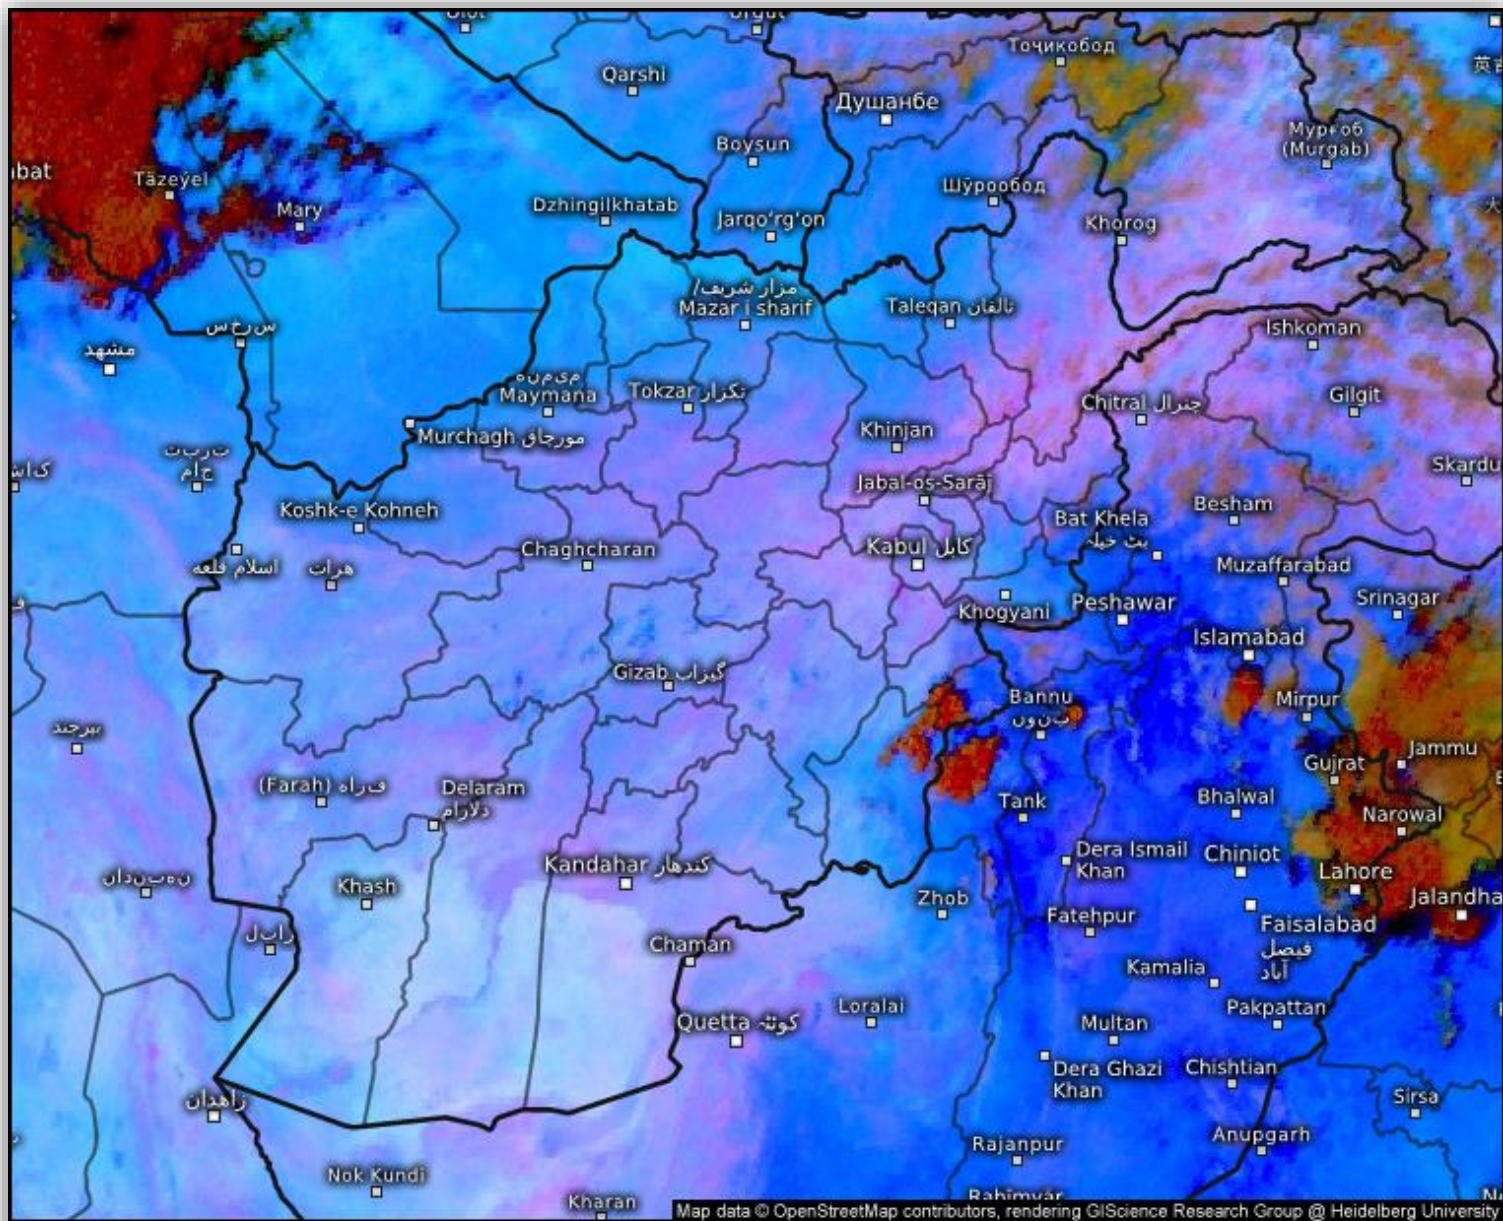

Satellite Dust

Thu 06/25/2026, 10:30am GMT+0430

© Kachelmann GmbH - Download for private use only!

Sharing: Please get the pic's permalink from share button top right

Afghanistan

meteologix

Satellite data: EUMETSAT