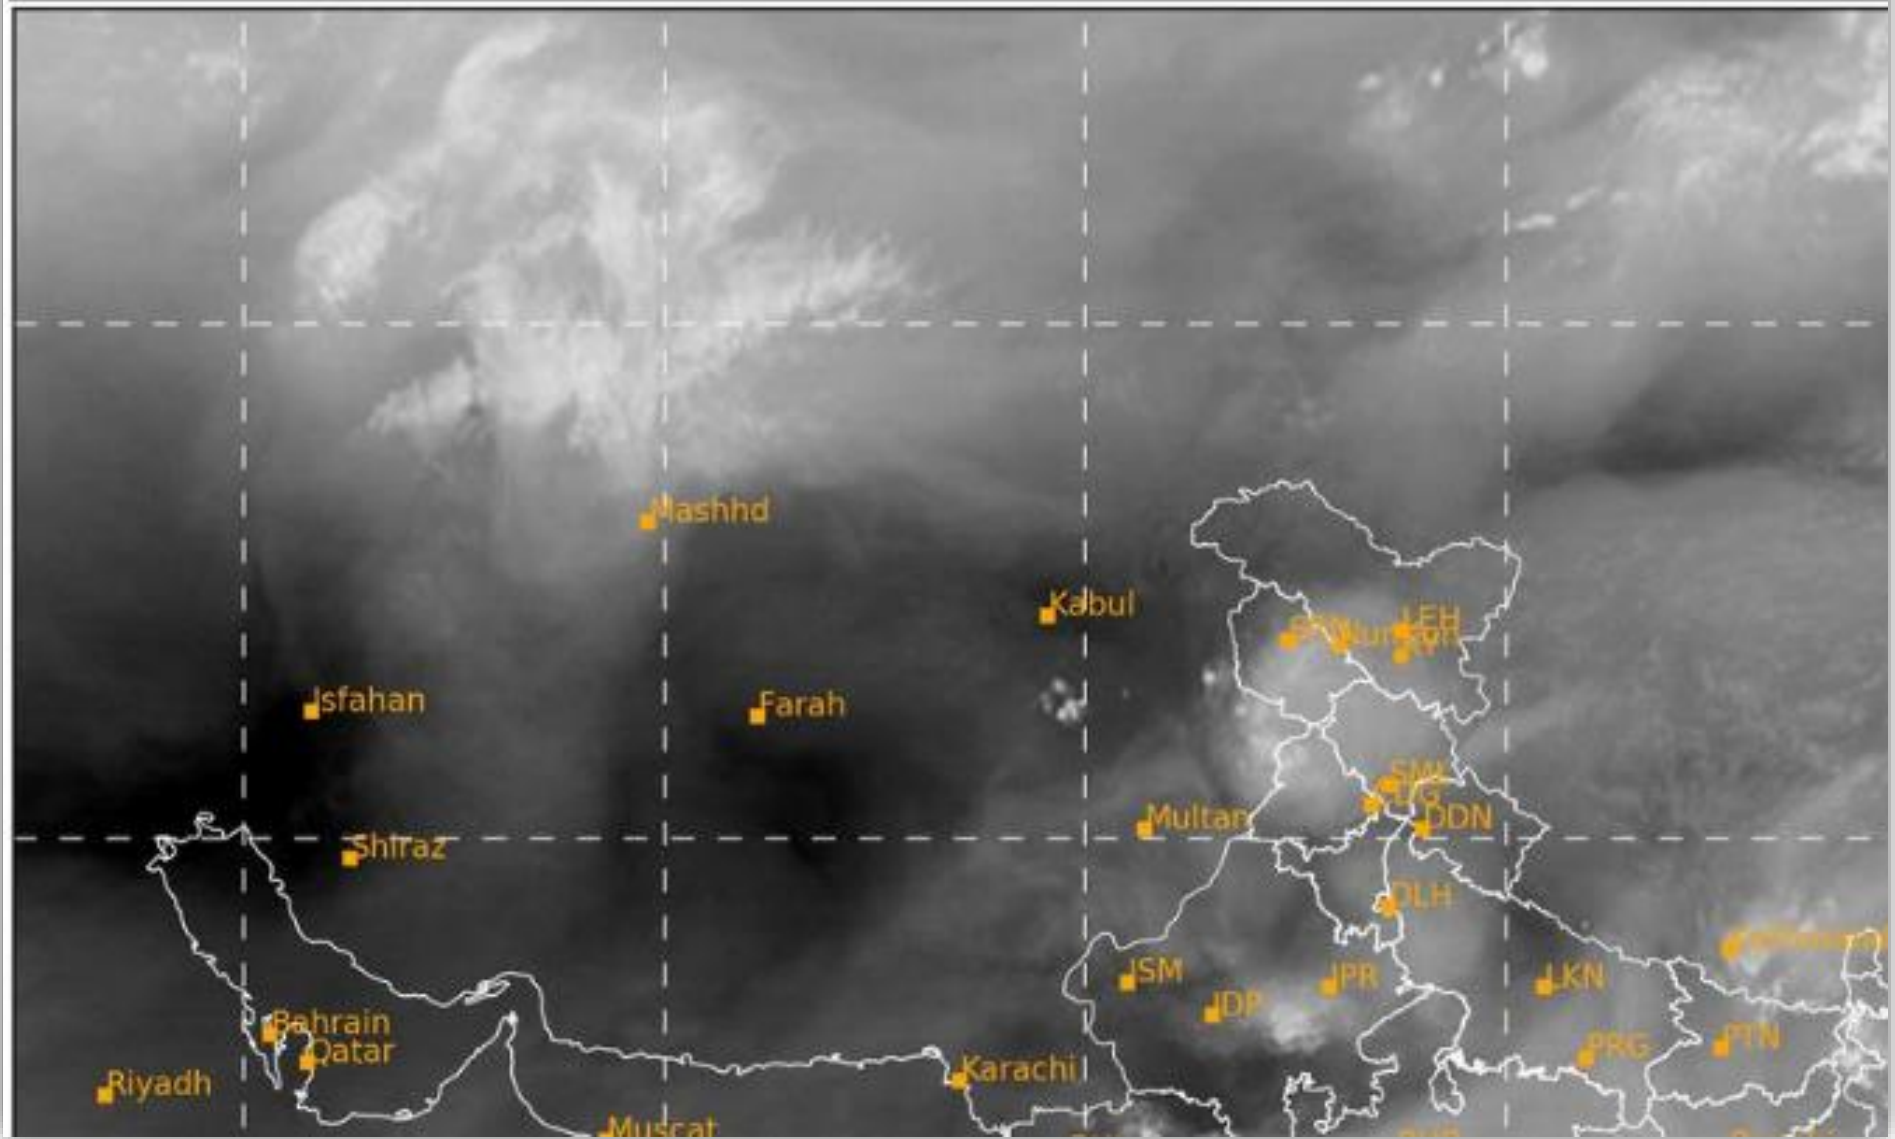

SAT : INSAT-3DR IMG
IMG_WV 6.8 um
L1C Mercator

25-06-2026/(0515 to 0542) GMT
25-06-2026/(1045 to 1112) IST