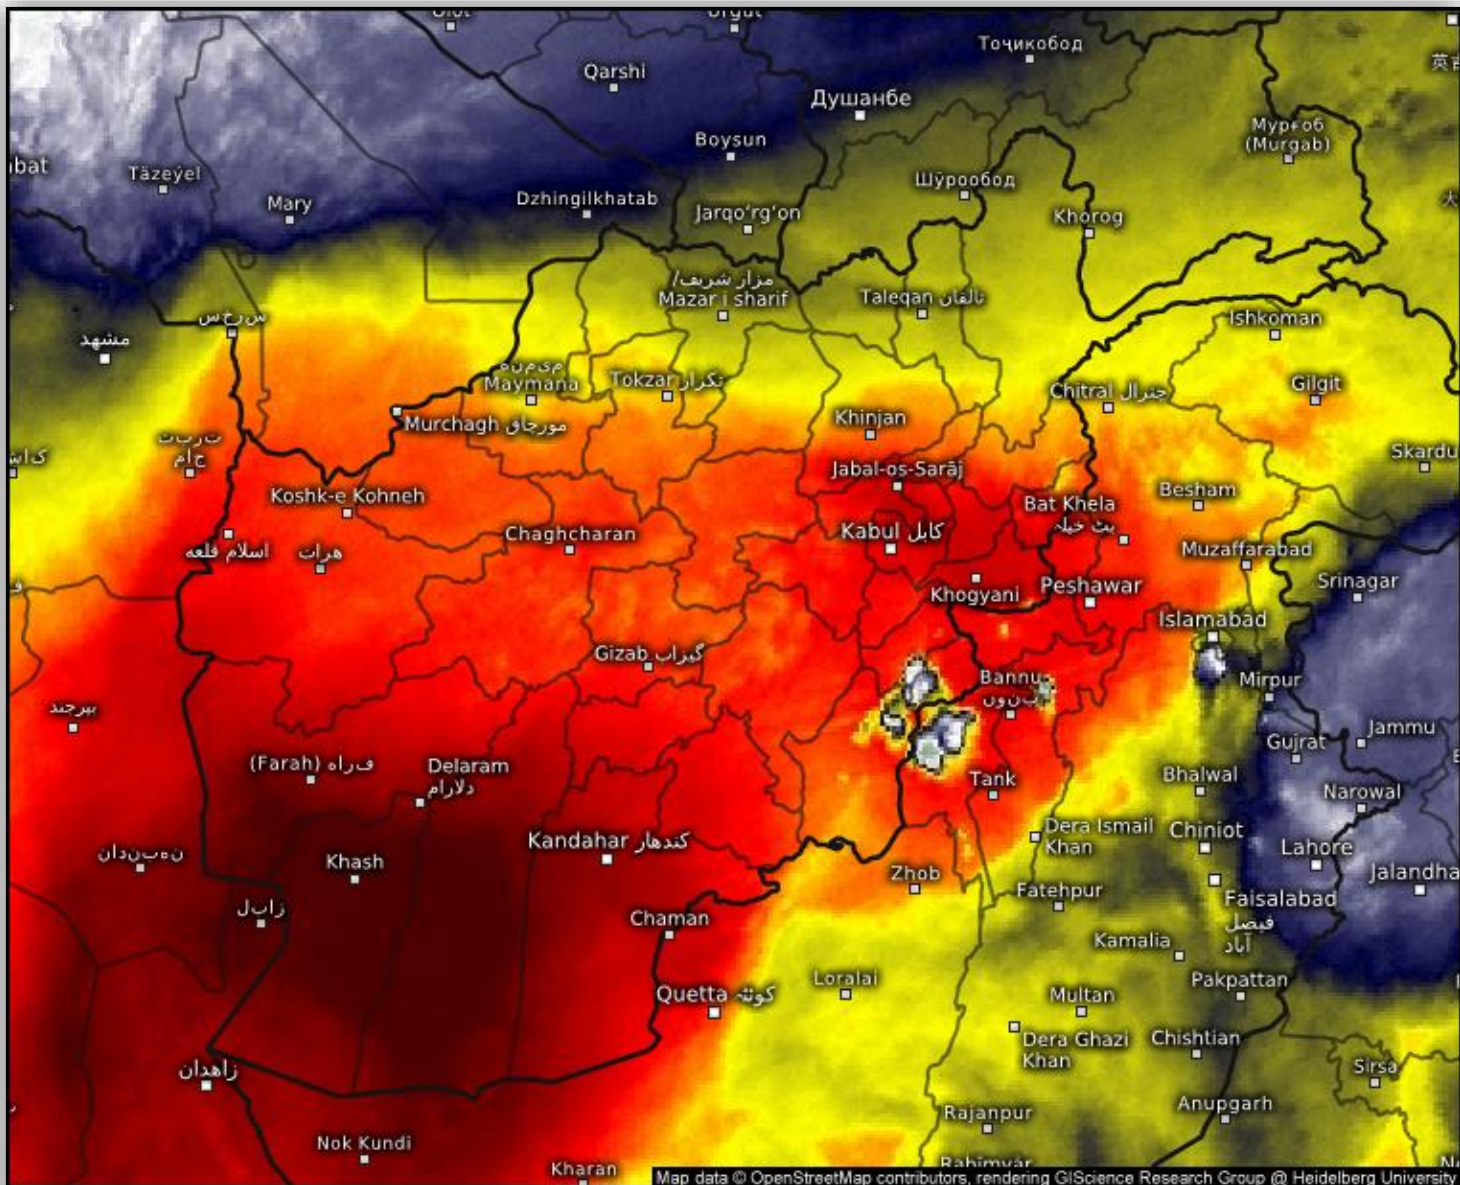

Details: according to satellite imagery analysis, the northern, central, southeastern and northwestern areas are weak worm air mass. the southern, western, southeastern and southwestern areas are weak dust. The all regions are dry which the exception of northern and northeastern areas are weak water vapor.

 **meteologix**

Satellite data: EUMETSAT

Cloud Top Height

2026-06-25 06:00(UTC)

CTH km

Satellite/Sensor : FY-4B/AGRI

Live satellite map, Afghanistan

Satellite Water Vapor