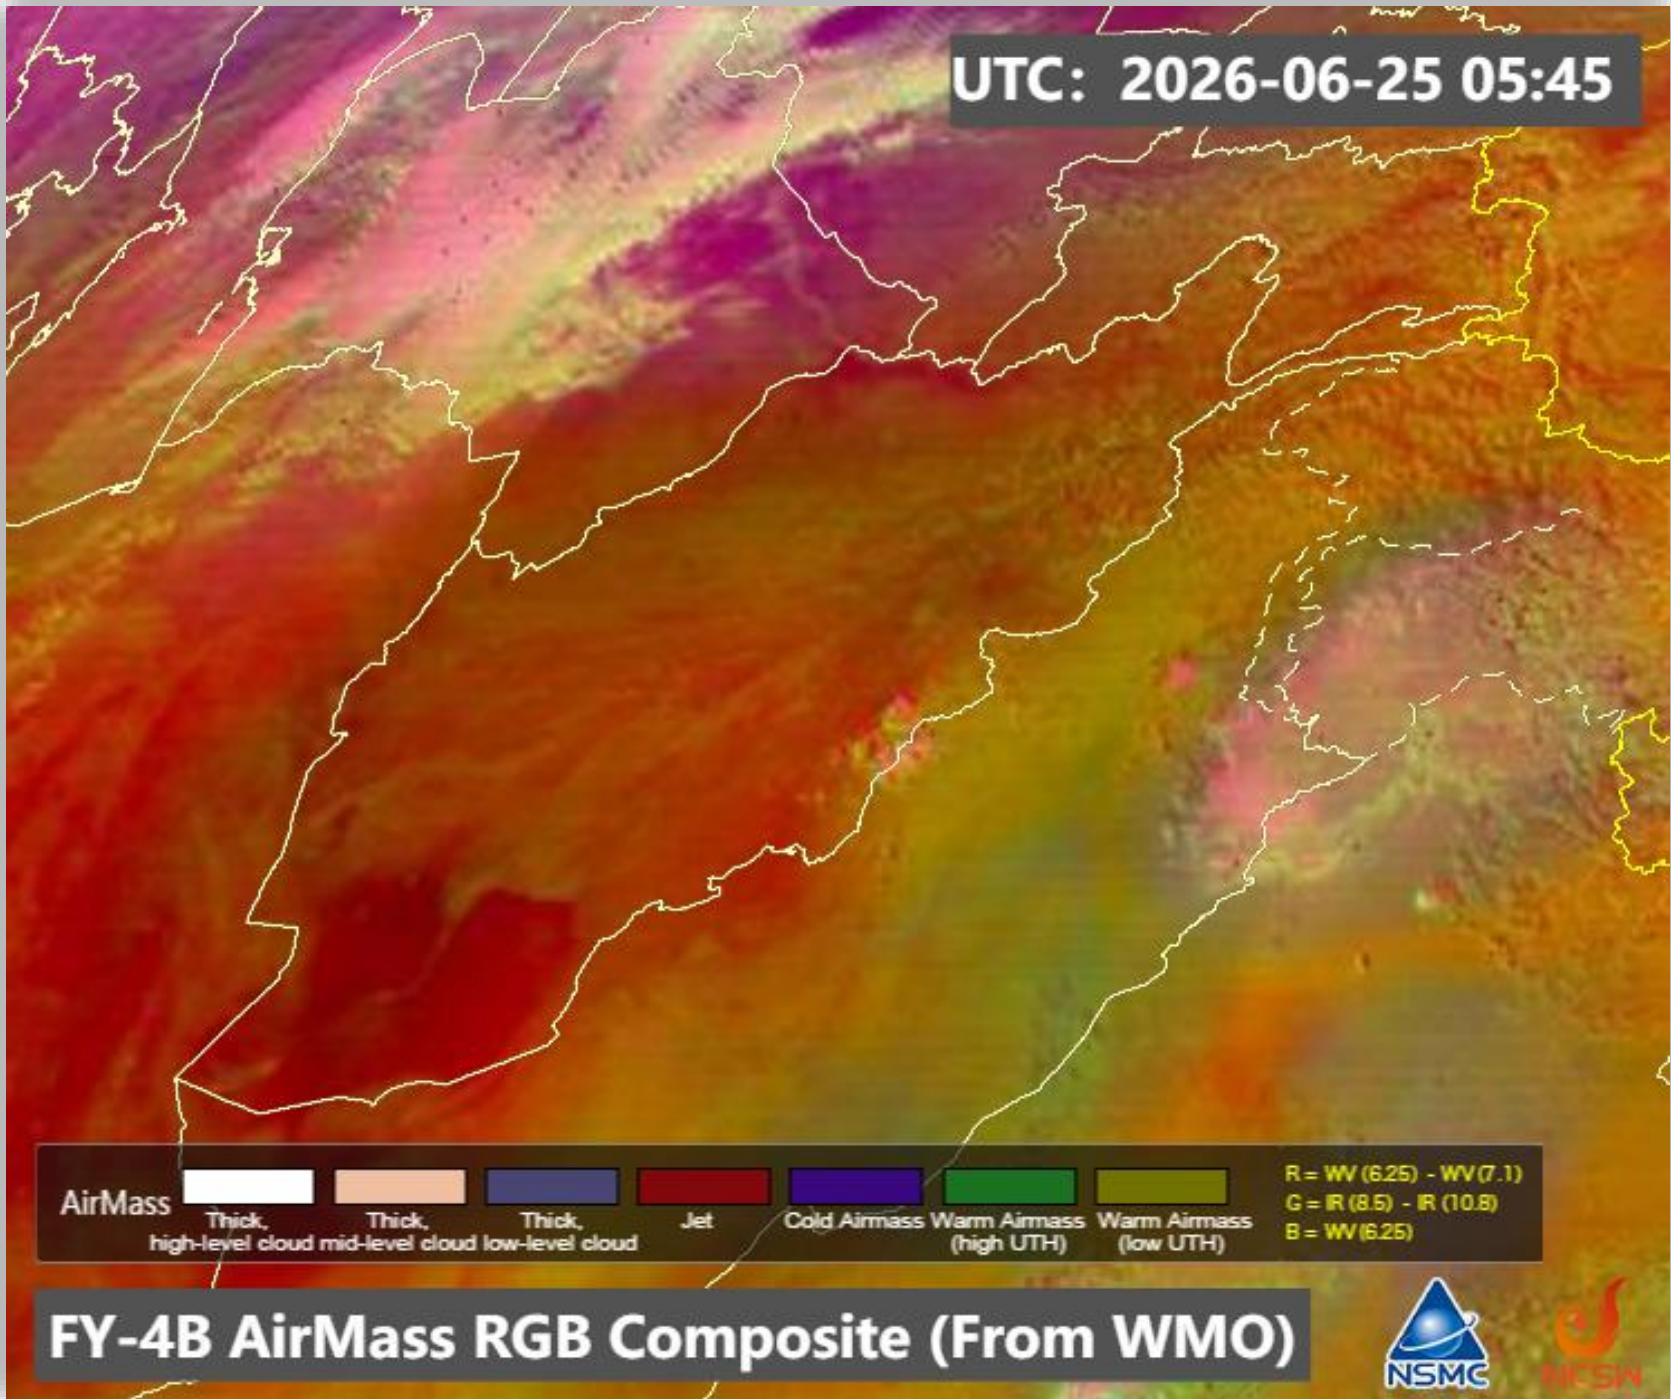

**Islamic Emirate of Afghanistan
Ministry of Transport & Aviation
Afghanistan meteorological Department
Forecast Division
Satellite General Management**

Daily reports of Satellite imagery analysis. Date & Time: 25-06-2026, 06:00 UTC

No	Region	Air Mass	Dust Storm	Thunder storm	Cloud	Fog	Water Vapor	Cyclone & Anticyclone	Jetstream	Comments
1	North	✓	X	X	X	X	✓ weak	X	X	
2	South	X	✓	X	X	X	✓ dry	X	X	
3	West	X	✓	X	X	X	✓ dry	X	X	
4	East	X	X	X	X	X	✓ dry	X	X	
5	central	✓	X	X	X	X	✓ weak	X	X	
6	Northeast	X	X	X	X	X	✓ weak	X	X	
7	Southeast	✓	✓	X	X	X	✓ dry	X	X	
8	Northwest	✓	X	X	X	X	✓ dry	X	X	
9	Southwest	X	✓	X	X	X	✓ dry	X	X	

Details: according to satellite imagery analysis, the northern, central, southeastern and northwestern areas are weak worm air mass. the southern, western, southeastern and southwestern areas are weak dust. The all regions are dry which the exception of northern and northeastern areas are weak water vapor.

Reported by: Mohammad Jawed Moradi.

Not: X (Not existing phenomena) v (existing phenomena)

UTC: 2026-06-25 05:45

FY-4B AirMass RGB Composite (From WMO)

Sand And Dust Identification

2026-06-25 06:00(UTC)

Figure number: GS京(2024) 0236