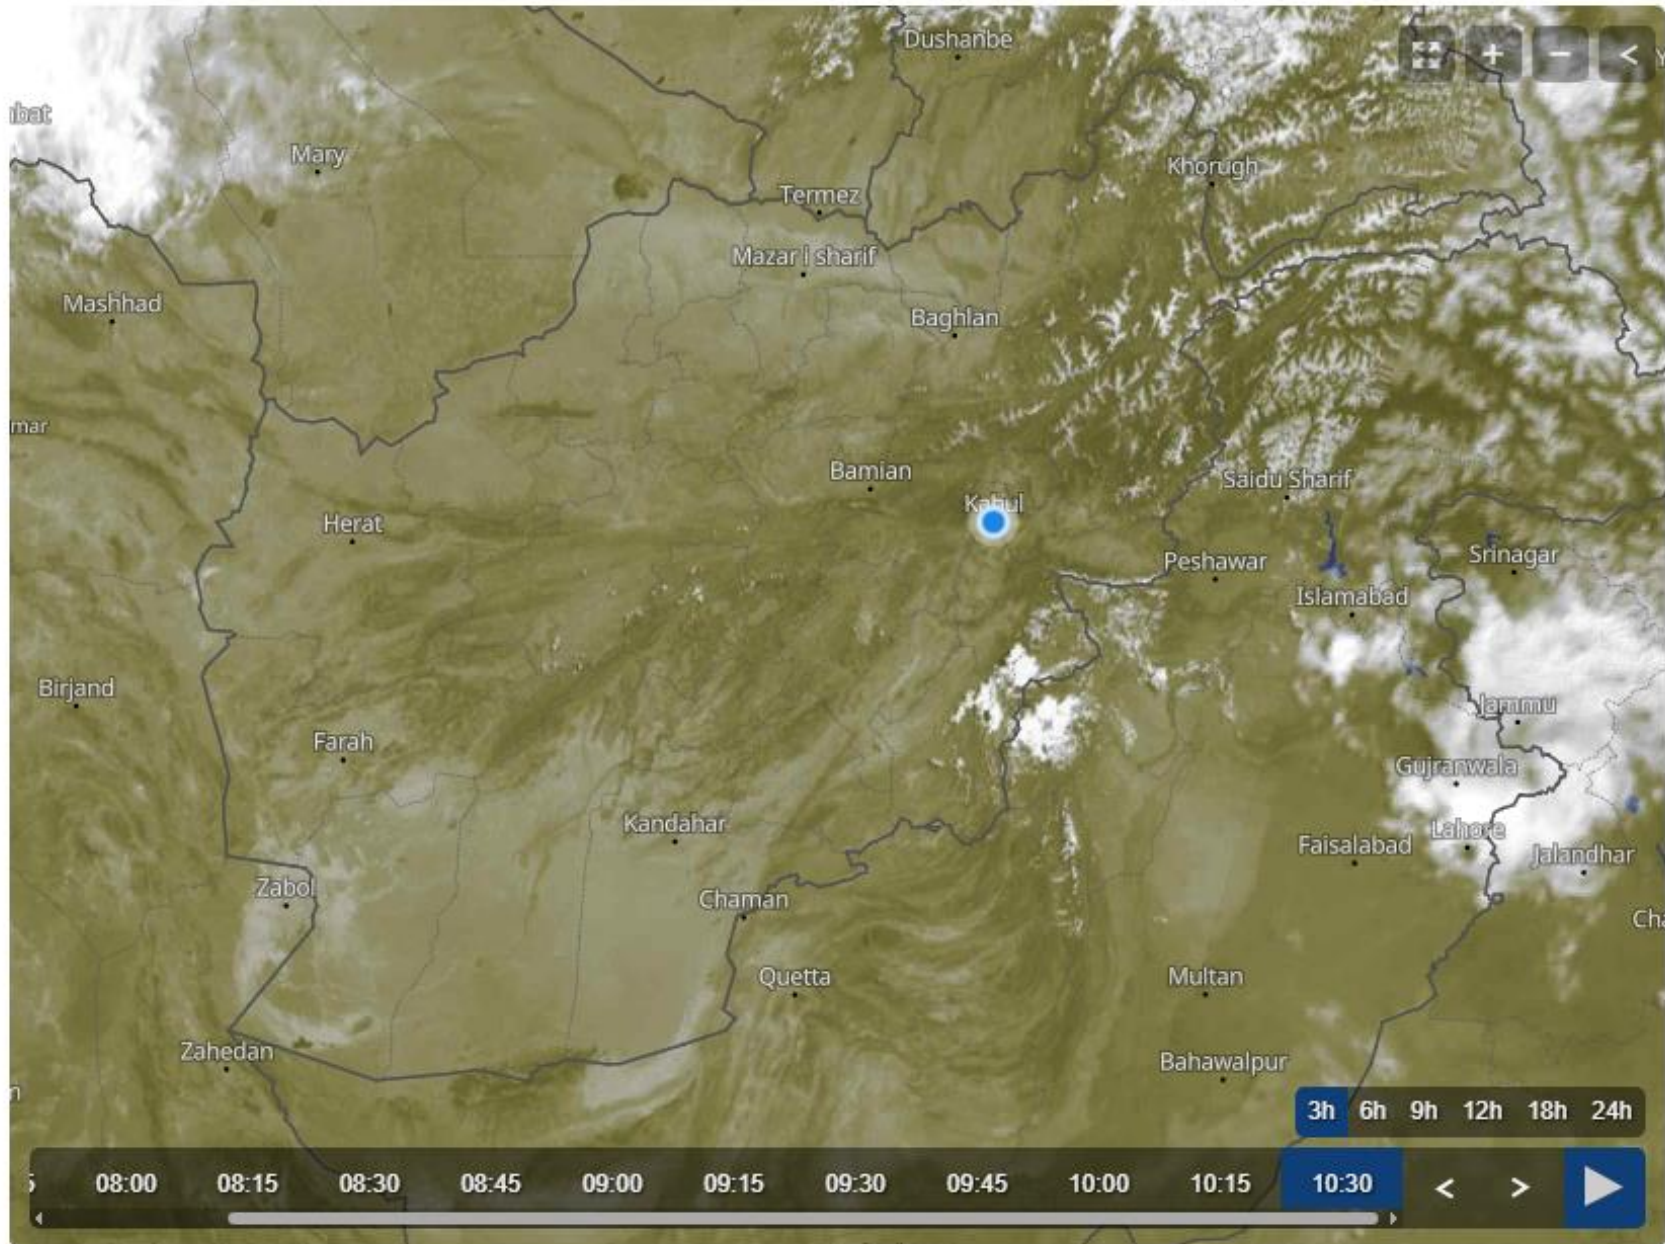

Details: according to satellite imagery analysis, the northern, central, southeastern and northwestern areas are weak worm air mass. the southern, western, southeastern and southwestern areas are weak dust. The all regions are dry which the exception of northern and northeastern areas are weak water vapor.

 **meteologix**

Satellite data: EUMETSAT

Cloud Top Height

2026-06-25 06:00(UTC)

CTH km

Satellite/Sensor : FY-4B/AGRI

Live satellite map, Afghanistan

Satellite Water Vapor