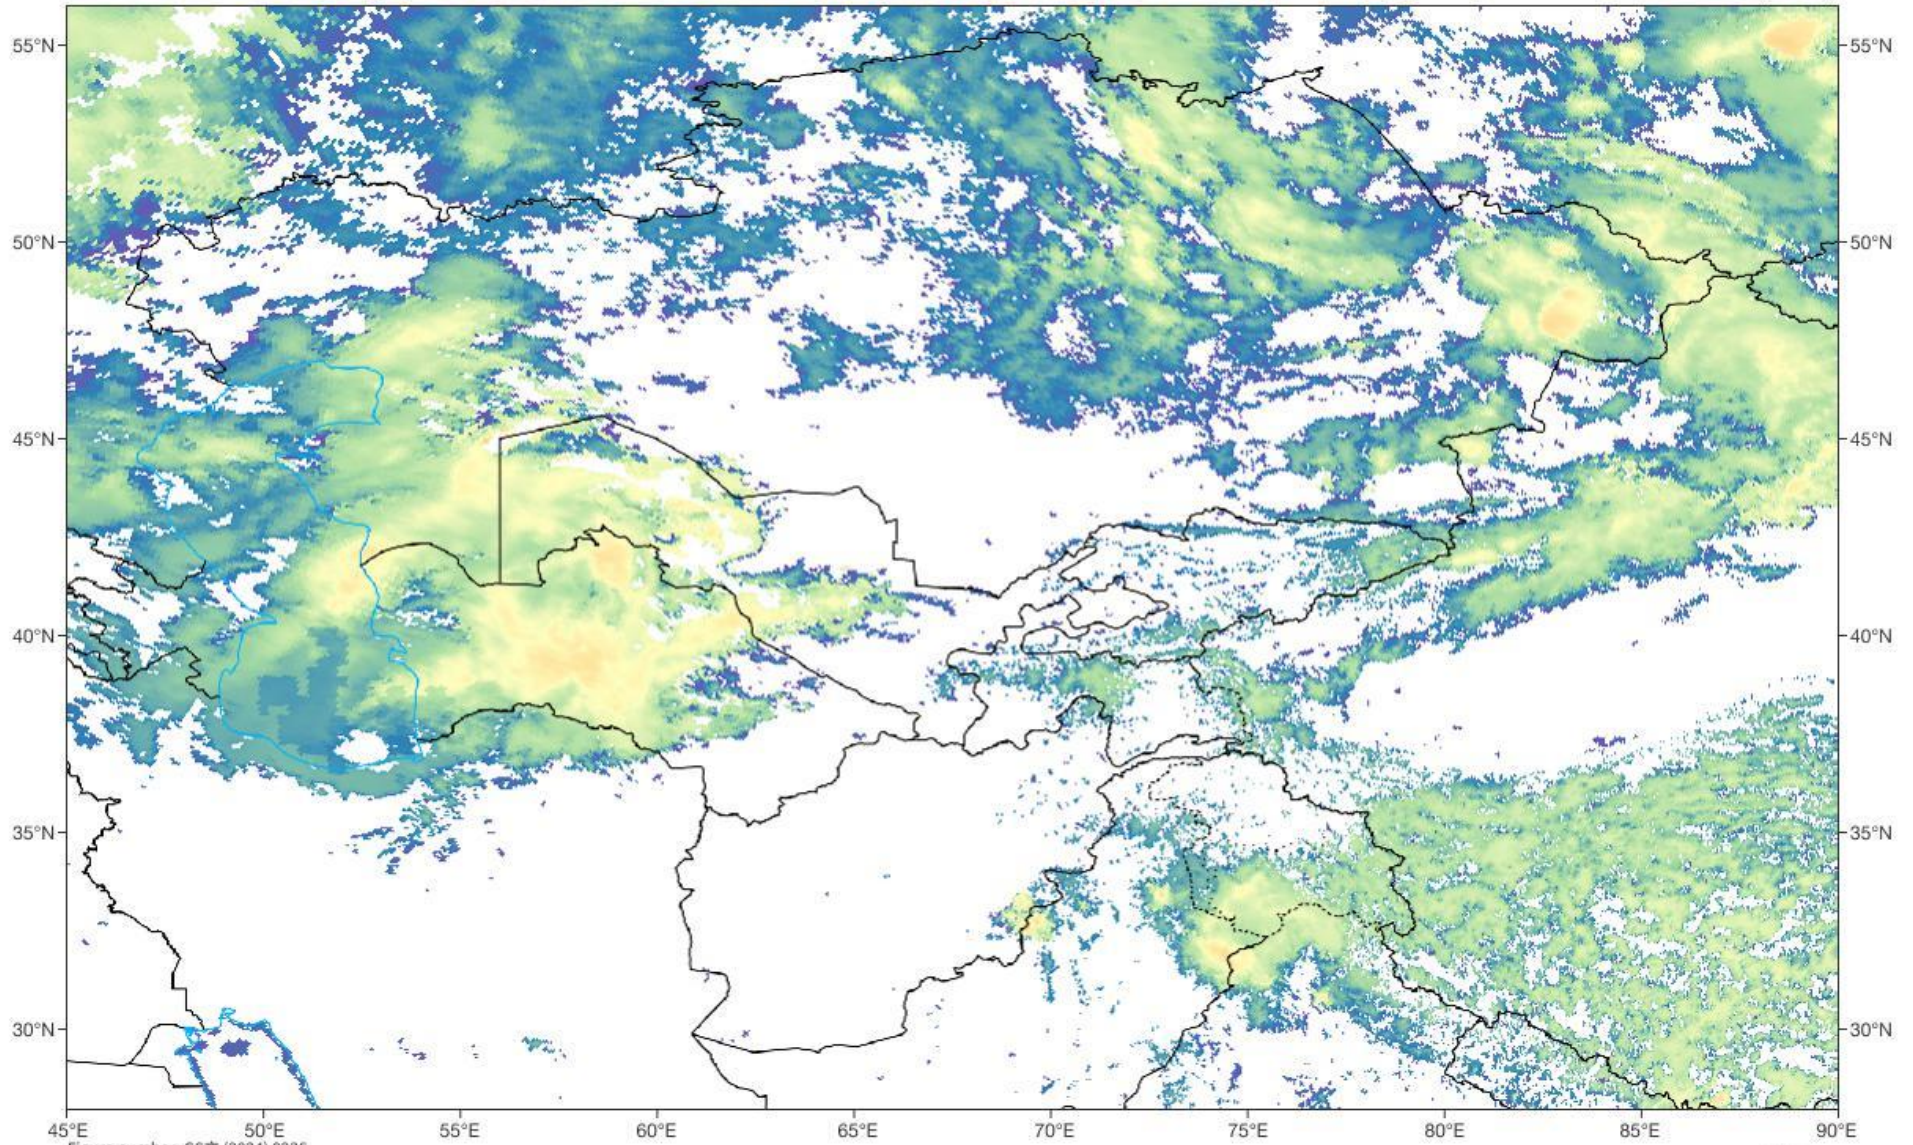

Details: according to satellite imagery analysis, the northern, central, southeastern and northwestern areas are weak worm air mass. the southern, western, southeastern and southwestern areas are weak dust. The all regions are dry which the exception of northern and northeastern areas are weak water vapor.

Satellite/Sensor : FY-4B/AGRI

Satellite Dust

Thu 06/25/2026, 10:30am GMT+0430

© Kachelmann GmbH - Download for private use only!

Sharing: Please get the pic's permalink from share button top right

Afghanistan

 **meteologix**

Satellite data: EUMETSAT

Cloud Top Height

2026-06-25 06:00(UTC)

CTH km

Satellite/Sensor : FY-4B/AGRI

Live satellite map, Afghanistan

Satellite Water Vapor