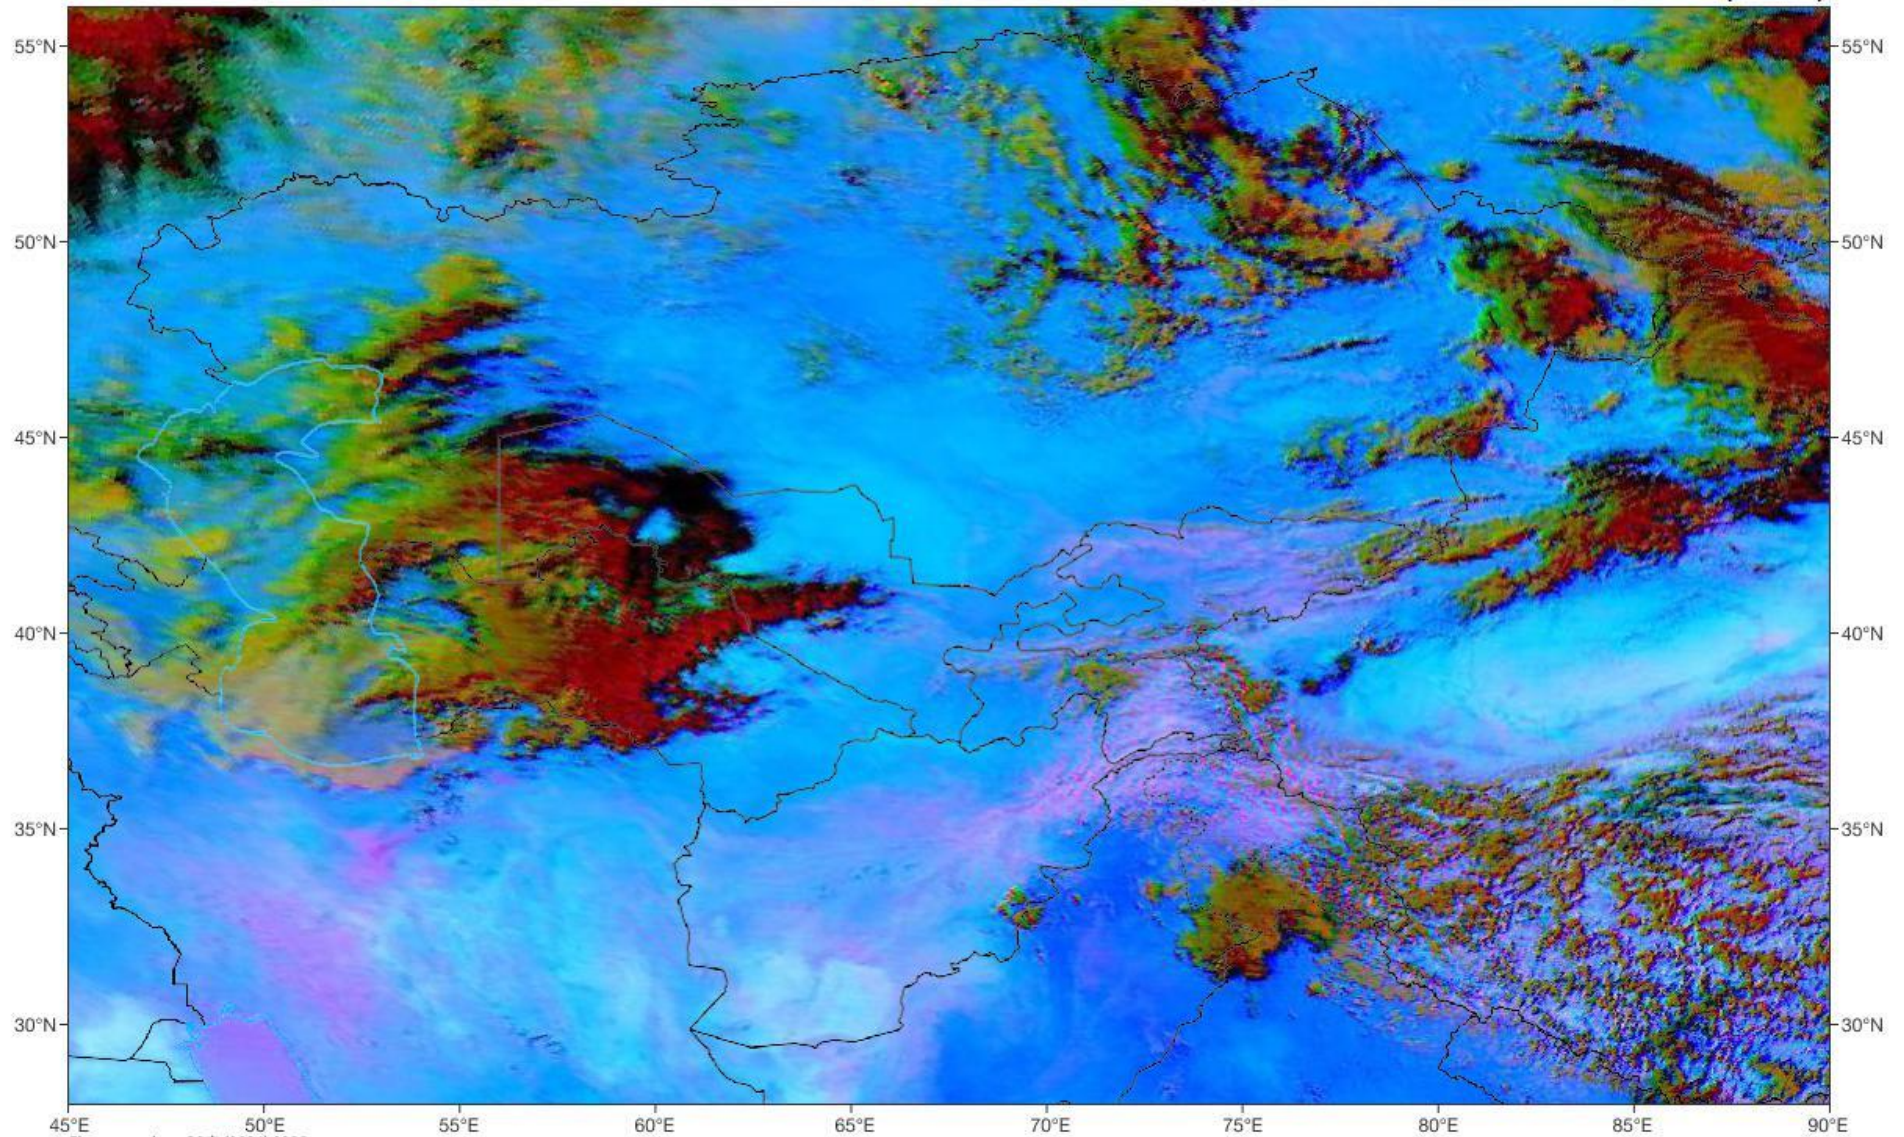

Details: according to satellite imagery analysis, the northern, central, southeastern and northwestern areas are weak worm air mass. the southern, western, southeastern and southwestern areas are weak dust. The all regions are dry which the exception of northern and northeastern areas are weak water vapor.

Reported by: Mohammad Jawed Moradi.

Not: X (Not existing phenomena) v (existing phenomena)

UTC: 2026-06-25 05:45

FY-4B AirMass RGB Composite (From WMO)

Sand And Dust Identification

2026-06-25 06:00(UTC)

Figure number: GS京(2024) 0236