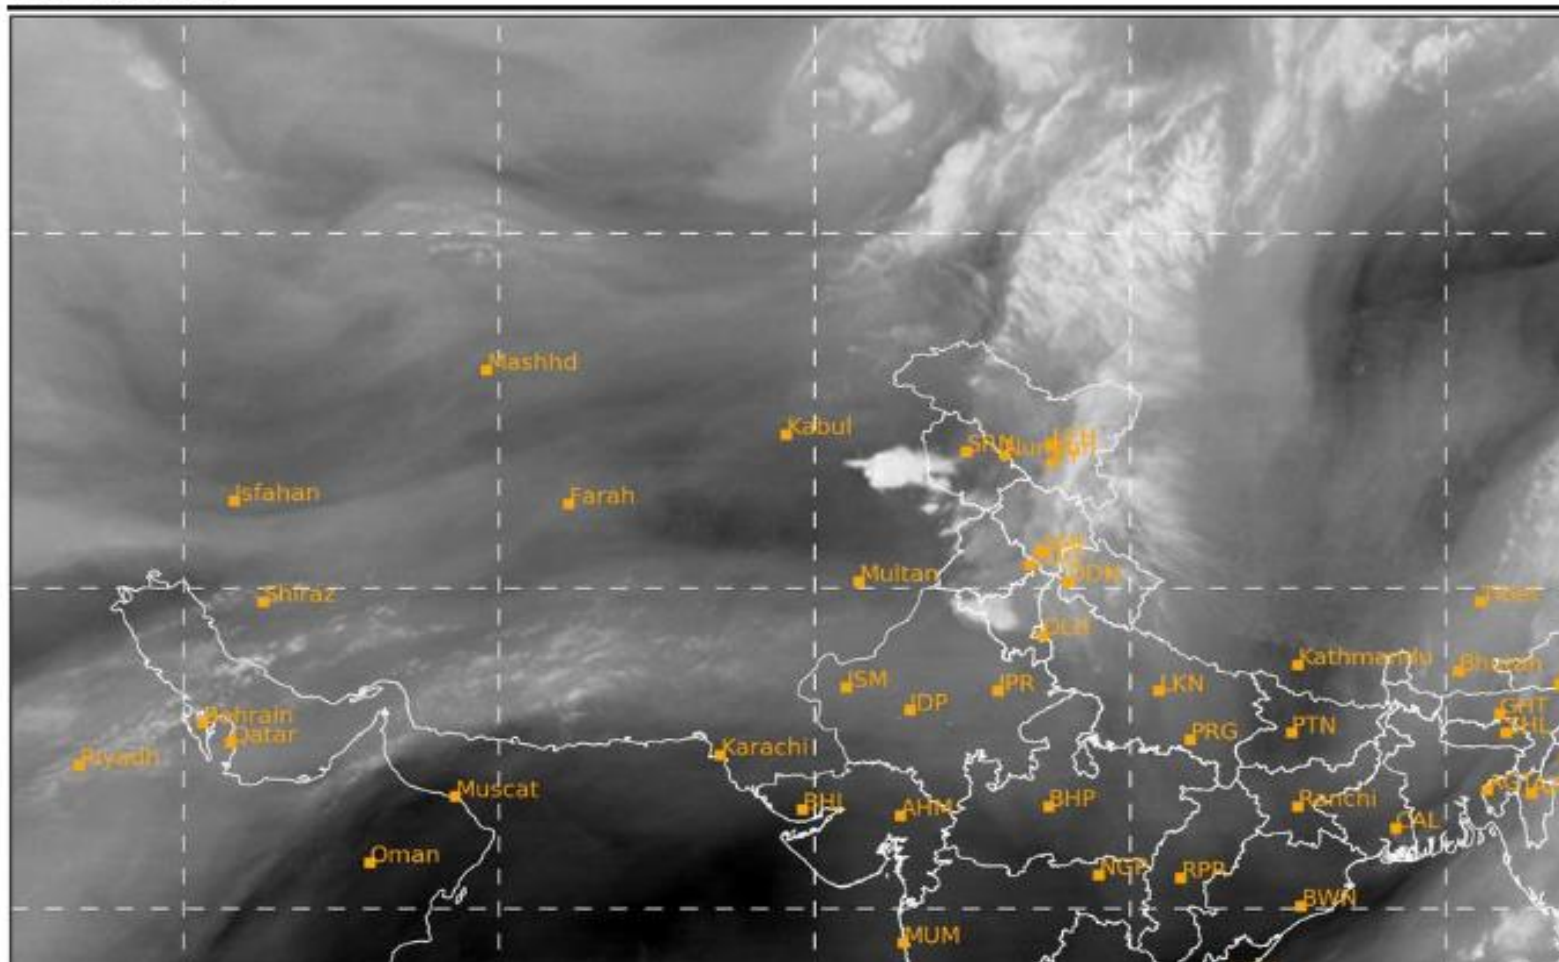

Age of lightning (minutes) i

Mon 05/11/2026, 07:30am GMT+0430

Cloud Top Height

2026-05-11 03:00(UTC)

Live satellite map, Afghanistan

Fog Identification

2026-05-11 03:00(UTC)

SAT : INSAT-3DR IMG
IMG_TIR1 10.8 um
L1C Mercator

11-05-2026/(0215 to 0242) GMT
11-05-2026/(0745 to 0812) IST

Satellite Water Vapor i

Mon 05/11/2026, 07:30am GMT+0430

SAT : INSAT-3DR IMG
IMG_WV 6.8 um
LIC Mercator

11-05-2026/(0215 to 0242) GMT
11-05-2026/(0745 to 0812) IST