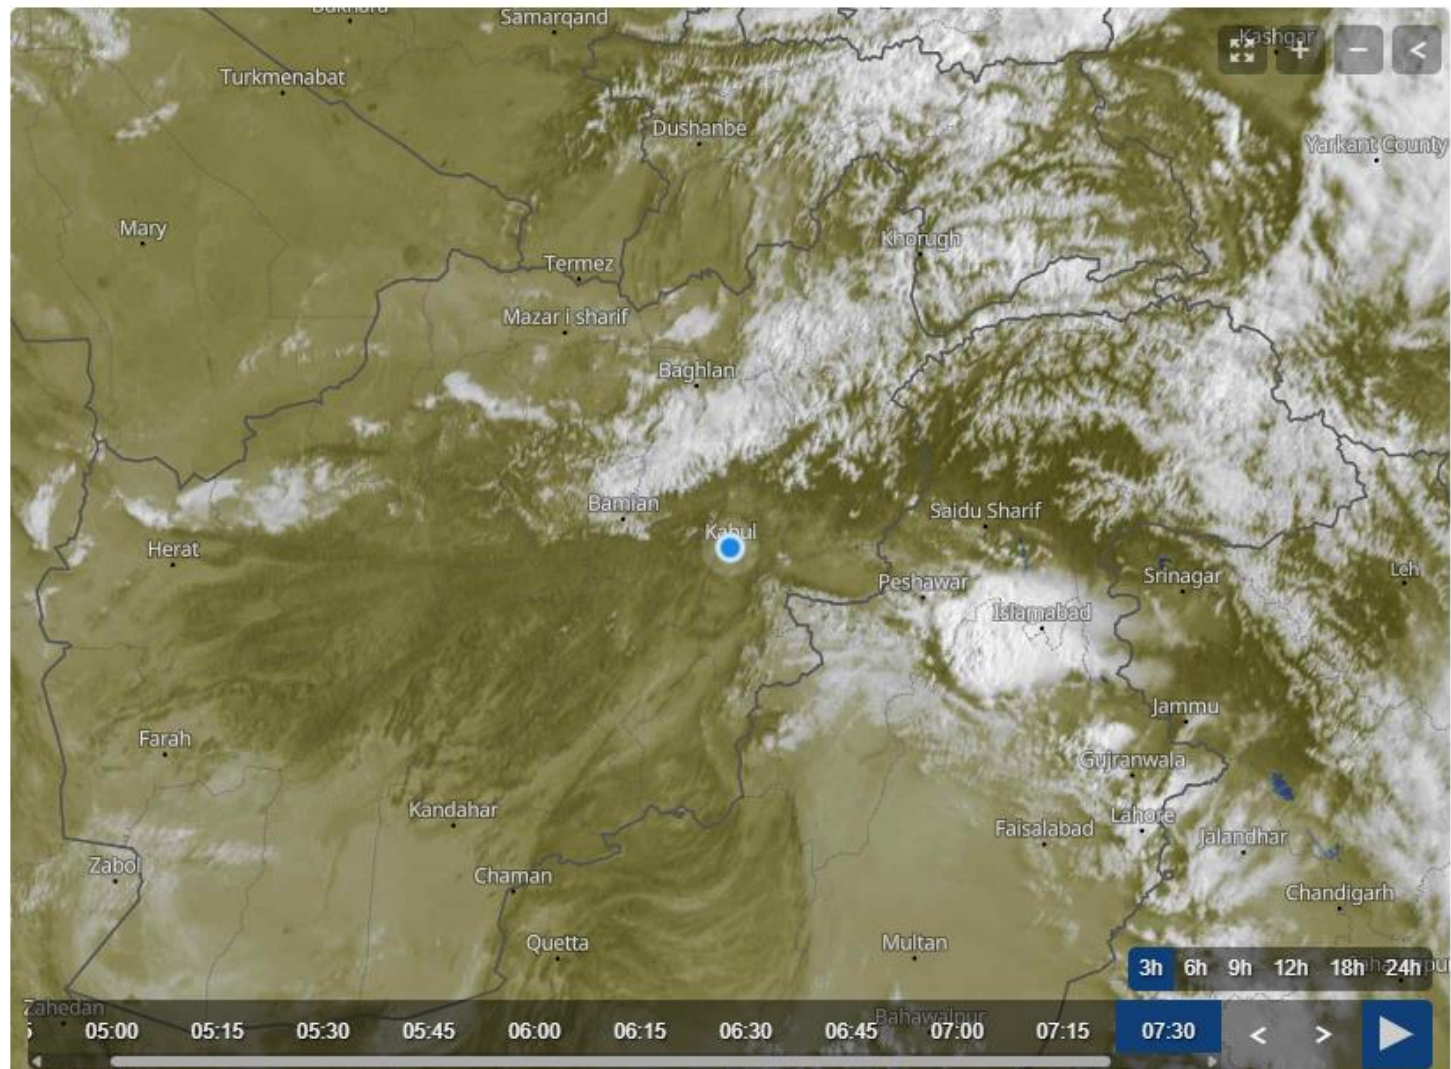

Details: According to satellite imagery analysis, all regions have warm air mass. Southern, western, central, northwestern, and southwestern areas have dust storm. The northern, eastern, and northeastern areas have partly cloudy sky. The northern, western, eastern, central, northeastern, and southwestern areas have moderate water vapor. The southern, southeastern, and northwestern areas have weak water vapor.

Age of lightning (minutes) i

Mon 05/11/2026, 07:30am GMT+0430

Cloud Top Height

2026-05-11 03:00(UTC)

Live satellite map, Afghanistan

Fog Identification

2026-05-11 03:00(UTC)

SAT : INSAT-3DR IMG
IMG_TIR1 10.8 um
L1C Mercator

11-05-2026/(0215 to 0242) GMT
11-05-2026/(0745 to 0812) IST

Satellite Water Vapor i

Mon 05/11/2026, 07:30am GMT+0430

SAT : INSAT-3DR IMG
IMG_WV 6.8 um
LIC Mercator

11-05-2026/(0215 to 0242) GMT
11-05-2026/(0745 to 0812) IST