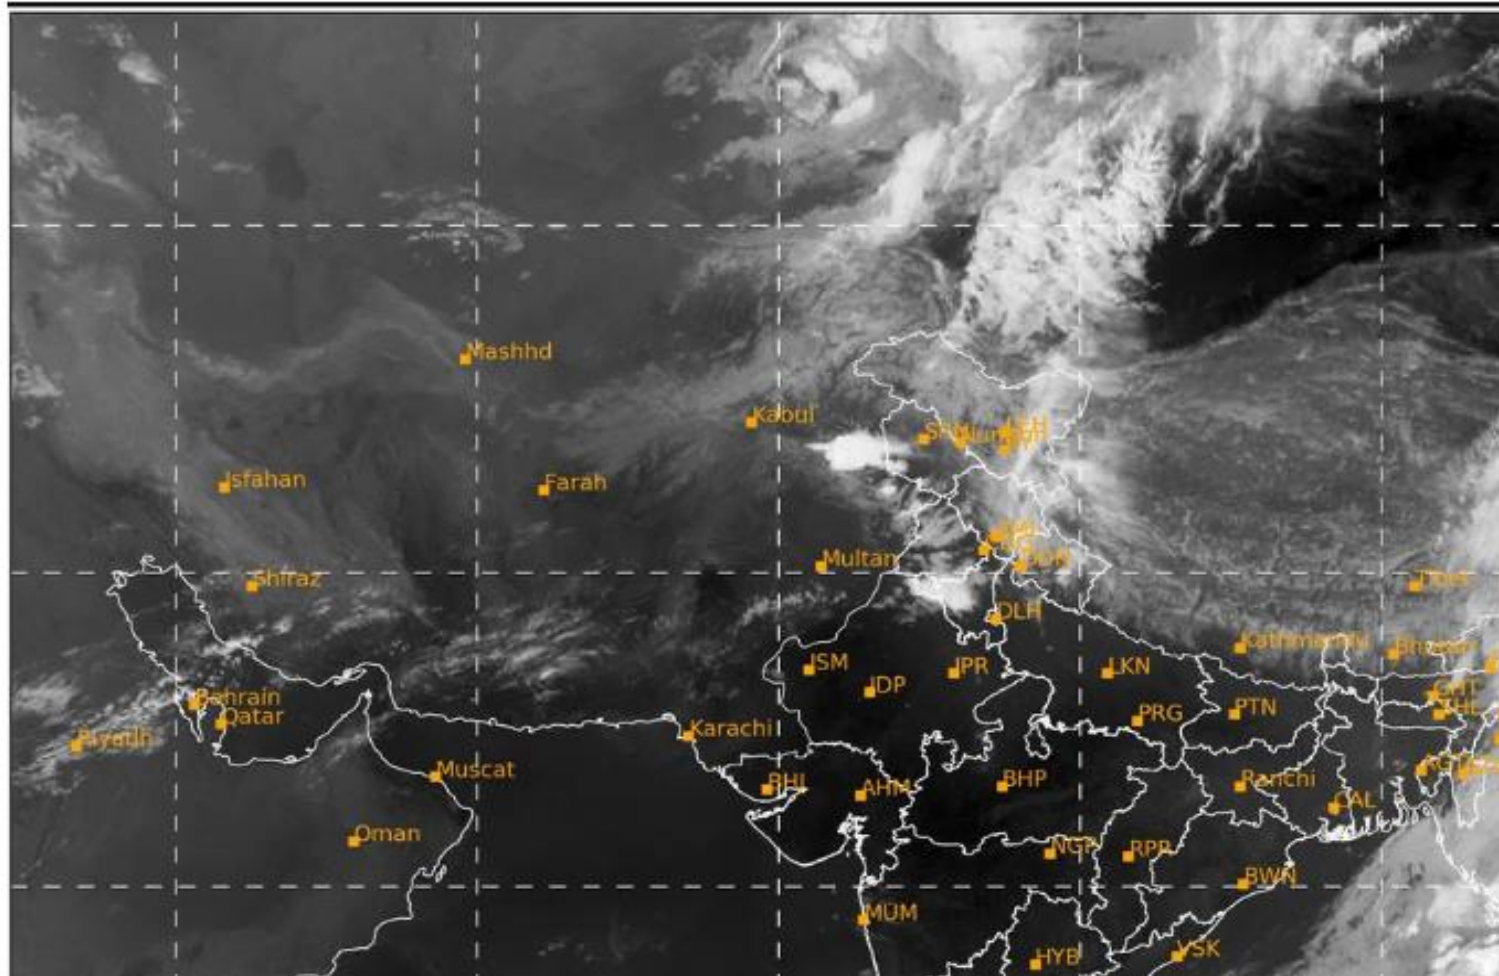

Details: According to satellite imagery analysis, all regions have warm air mass. Southern, western, central, northwestern, and southwestern areas have dust storm. The northern, eastern, and northeastern areas have partly cloudy sky. The northern, western, eastern, central, northeastern, and southwestern areas have moderate water vapor. The southern, southeastern, and northwestern areas have weak water vapor.

Age of lightning (minutes) i

Mon 05/11/2026, 07:30am GMT+0430

Cloud Top Height

2026-05-11 03:00(UTC)

Live satellite map, Afghanistan

Fog Identification

2026-05-11 03:00(UTC)

SAT : INSAT-3DR IMG
IMG_TIR1 10.8 um
L1C Mercator

11-05-2026/(0215 to 0242) GMT
11-05-2026/(0745 to 0812) IST

Satellite Water Vapor i

Mon 05/11/2026, 07:30am GMT+0430

SAT : INSAT-3DR IMG
IMG_WV 6.8 um
LIC Mercator

11-05-2026/(0215 to 0242) GMT
11-05-2026/(0745 to 0812) IST