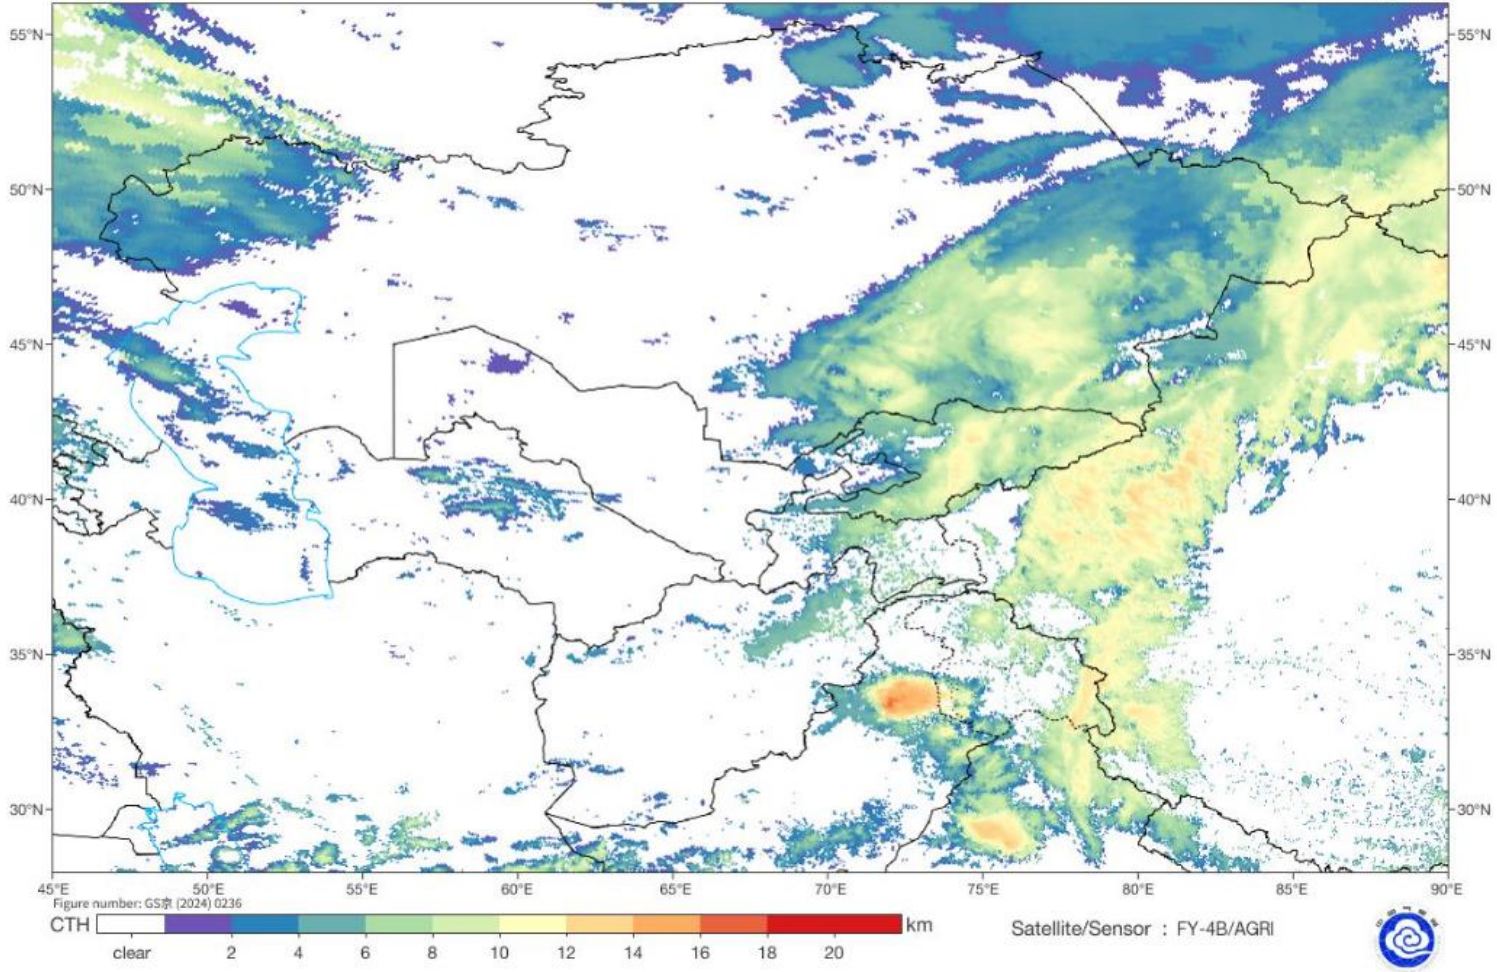

Details: According to satellite imagery analysis, all regions have warm air mass. Southern, western, central, northwestern, and southwestern areas have dust storm. The northern, eastern, and northeastern areas have partly cloudy sky. The northern, western, eastern, central, northeastern, and southwestern areas have moderate water vapor. The southern, southeastern, and northwestern areas have weak water vapor.

Note: X (Not existing phenomena), ✓ (exist phenomena)

- Reported by: Sayed Taher Atlas

UTC: 2026-05-10 21:30

UTC: 2026-05-10 21:30

FY-4B Dust RGB Composite (From WMO)

Satellite Dust

Mon 05/11/2026, 07:30am GMT+0430

Age of lightning (minutes) i

Mon 05/11/2026, 07:30am GMT+0430

Cloud Top Height

2026-05-11 03:00(UTC)

Live satellite map, Afghanistan

Fog Identification

2026-05-11 03:00(UTC)

SAT : INSAT-3DR IMG
IMG_TIR1 10.8 um
L1C Mercator