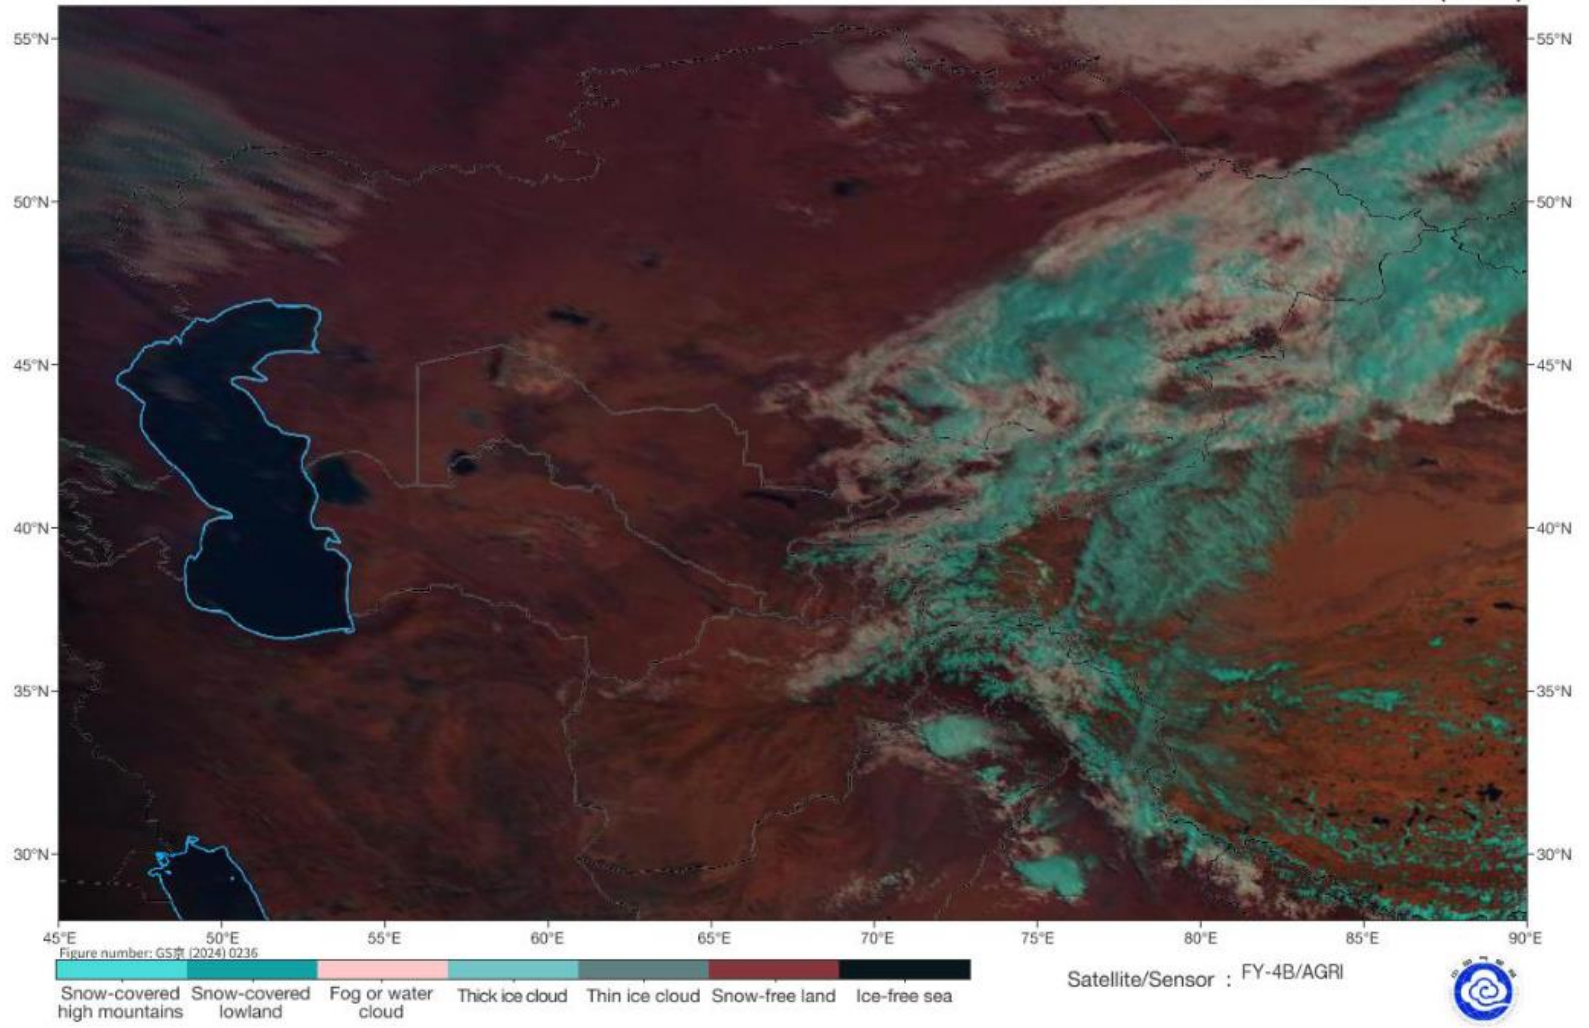

Details: According to satellite imagery analysis, all regions have warm air mass. Southern, western, central, northwestern, and southwestern areas have dust storm. The northern, eastern, and northeastern areas have partly cloudy sky. The northern, western, eastern, central, northeastern, and southwestern areas have moderate water vapor. The southern, southeastern, and northwestern areas have weak water vapor.

Age of lightning (minutes) i

Mon 05/11/2026, 07:30am GMT+0430

Cloud Top Height

2026-05-11 03:00(UTC)

Live satellite map, Afghanistan

Fog Identification

2026-05-11 03:00(UTC)

SAT : INSAT-3DR IMG
IMG_TIR1 10.8 um
L1C Mercator

11-05-2026/(0215 to 0242) GMT
11-05-2026/(0745 to 0812) IST

Satellite Water Vapor i

Mon 05/11/2026, 07:30am GMT+0430

SAT : INSAT-3DR IMG
IMG_WV 6.8 um
LIC Mercator

11-05-2026/(0215 to 0242) GMT
11-05-2026/(0745 to 0812) IST