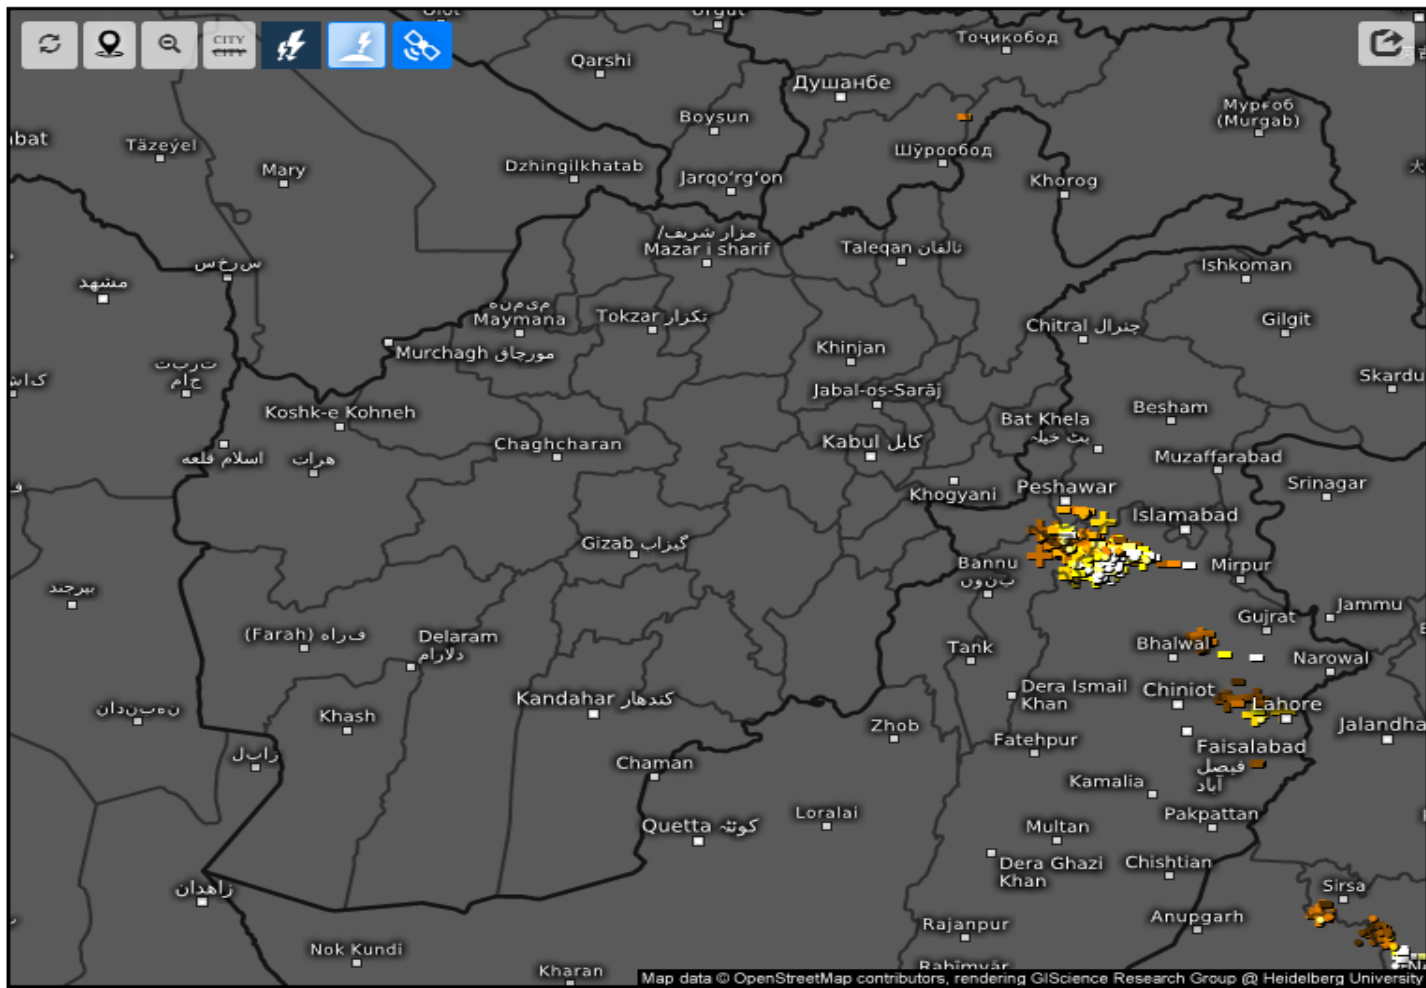

Details: According to satellite imagery analysis, all regions have warm air mass. Southern, western, central, northwestern, and southwestern areas have dust storm. The northern, eastern, and northeastern areas have partly cloudy sky. The northern, western, eastern, central, northeastern, and southwestern areas have moderate water vapor. The southern, southeastern, and northwestern areas have weak water vapor.

Note: X (Not existing phenomena), ✓ (exist phenomena)

- Reported by: Sayed Taher Atlas

UTC: 2026-05-10 21:30

UTC: 2026-05-10 21:30

FY-4B Dust RGB Composite (From WMO)

Satellite Dust

Mon 05/11/2026, 07:30am GMT+0430

Age of lightning (minutes) i

Mon 05/11/2026, 07:30am GMT+0430

Cloud Top Height

2026-05-11 03:00(UTC)

Live satellite map, Afghanistan

Fog Identification

2026-05-11 03:00(UTC)

SAT : INSAT-3DR IMG
IMG_TIR1 10.8 um
L1C Mercator

11-05-2026/(0215 to 0242) GMT
11-05-2026/(0745 to 0812) IST

Satellite Water Vapor i

Mon 05/11/2026, 07:30am GMT+0430

SAT : INSAT-3DR IMG
IMG_WV 6.8 um
LIC Mercator

11-05-2026/(0215 to 0242) GMT
11-05-2026/(0745 to 0812) IST