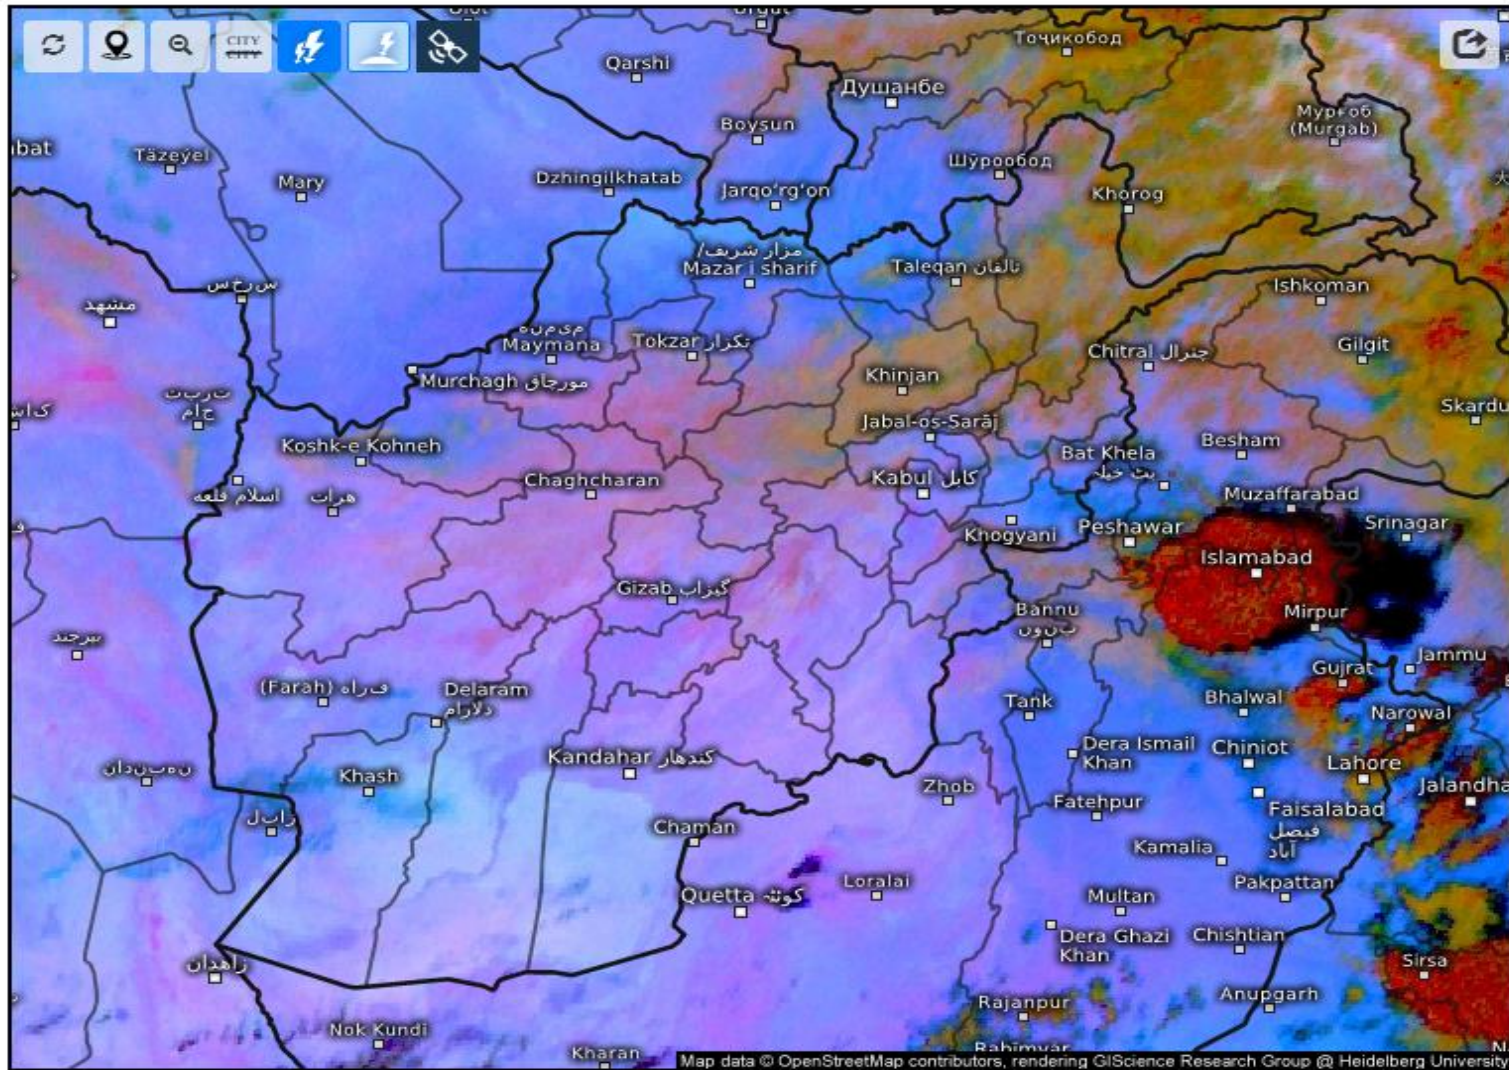

No	Region	Air Mass	Dust Storm	Thunder storm	Cloud	Fog	Water Vapor	Cyclone & Anticyclone	Jetstream	Comments
1	North	✓	X	X	✓	X	✓ Moderate	X	X	
2	South	✓	✓	X	X	X	✓ Weak	X	X	
3	West	✓	✓	X	X	X	✓ Moderate	X	X	
4	East	✓	X	X	✓	X	✓ Moderate	X	X	
5	central	✓	✓	X	X	X	✓ Moderate	X	X	
6	Northeast	✓	X	X	✓	X	✓ Moderate	X	X	
7	Southeast	✓	X	X	X	X	✓ Weak	X	X	
8	Northwest	✓	✓	X	X	X	✓ Weak	X	X	
9	Southwest	✓	✓	X	X	X	✓ Moderate	X	X	

Details: According to satellite imagery analysis, all regions have warm air mass. Southern, western, central, northwestern, and southwestern areas have dust storm. The northern, eastern, and northeastern areas have partly cloudy sky. The northern, western, eastern, central, northeastern, and southwestern areas have moderate water vapor. The southern, southeastern, and northwestern areas have weak water vapor.

Note: X (Not existing phenomena), ✓ (exist phenomena)

- Reported by: Sayed Taher Atlas

UTC: 2026-05-10 21:30

UTC: 2026-05-10 21:30

FY-4B Dust RGB Composite (From WMO)

Satellite Dust

Mon 05/11/2026, 07:30am GMT+0430

Age of lightning (minutes) i

Mon 05/11/2026, 07:30am GMT+0430

Cloud Top Height

2026-05-11 03:00(UTC)

Live satellite map, Afghanistan

Fog Identification

2026-05-11 03:00(UTC)

SAT : INSAT-3DR IMG
IMG_TIR1 10.8 um
L1C Mercator