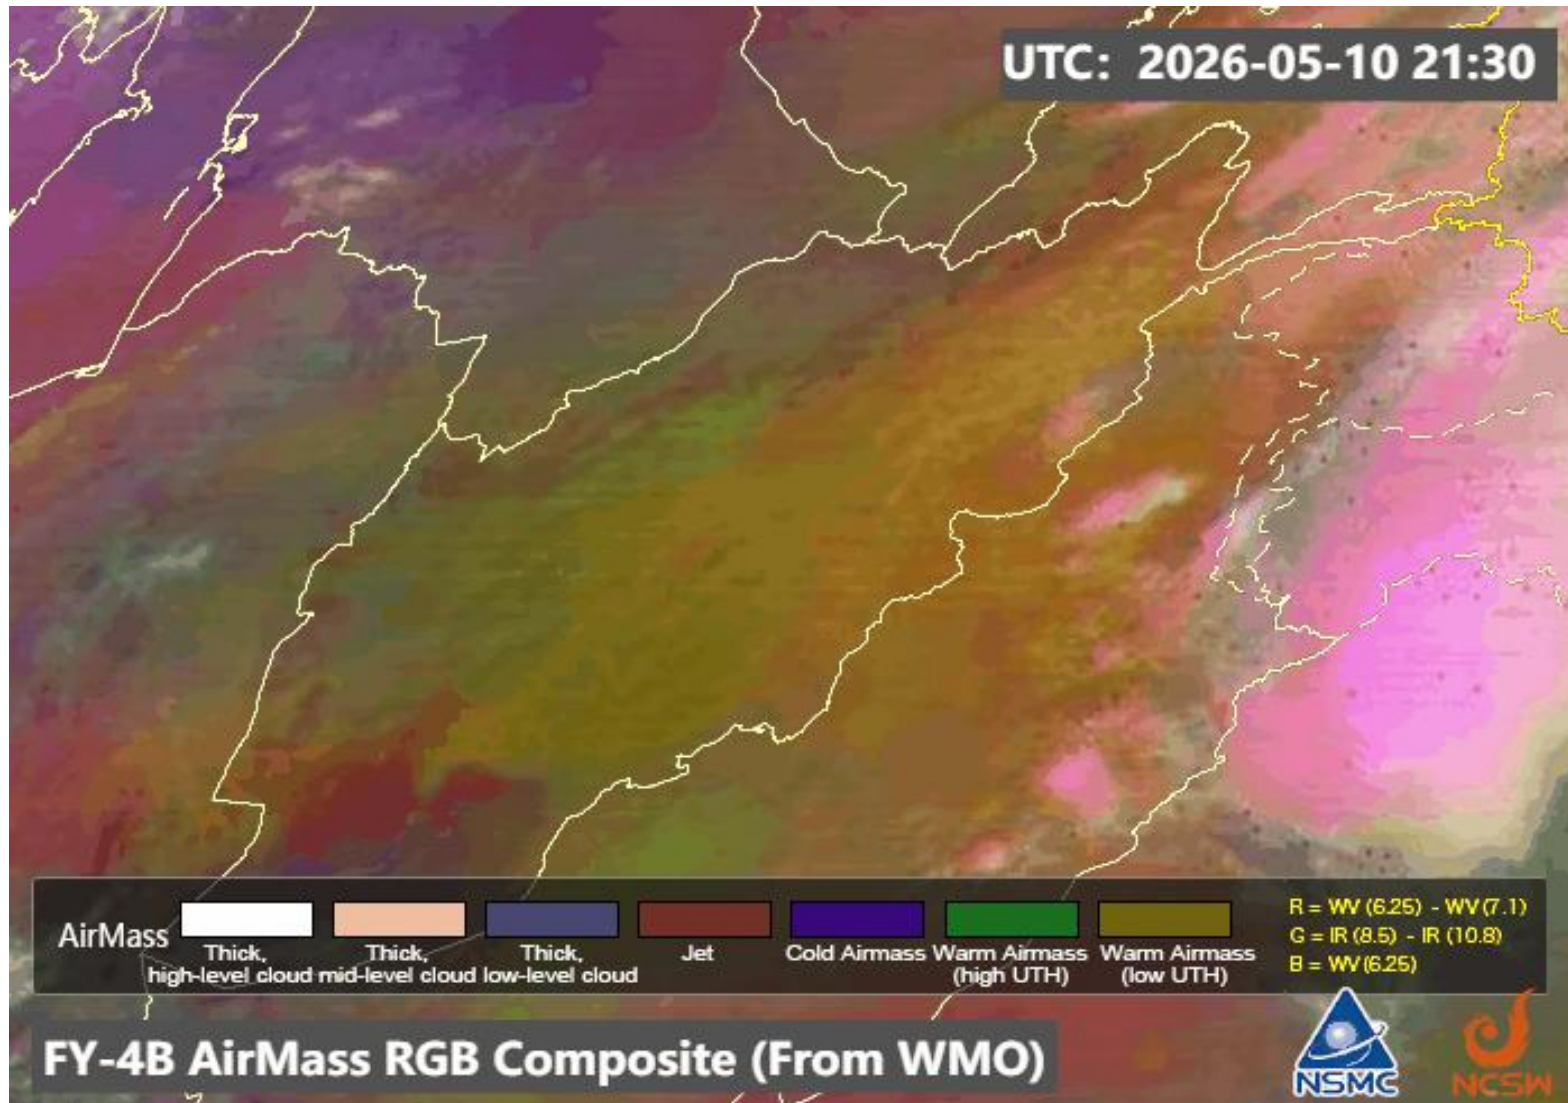

Islamic Emirate of Afghanistan
Ministry of Transport & Aviation
Afghanistan meteorological Department
Forecast Division
Satellite General Management

Daily reports of Satellite imagery analysis. Date & Time: 11/05/2026, 03:00 UTC

No	Region	Air Mass	Dust Storm	Thunder storm	Cloud	Fog	Water Vapor	Cyclone & Anticyclone	Jetstream	Comments
1	North	✓	X	X	✓	X	✓ Moderate	X	X	
2	South	✓	✓	X	X	X	✓ Weak	X	X	
3	West	✓	✓	X	X	X	✓ Moderate	X	X	
4	East	✓	X	X	✓	X	✓ Moderate	X	X	
5	central	✓	✓	X	X	X	✓ Moderate	X	X	
6	Northeast	✓	X	X	✓	X	✓ Moderate	X	X	
7	Southeast	✓	X	X	X	X	✓ Weak	X	X	
8	Northwest	✓	✓	X	X	X	✓ Weak	X	X	
9	Southwest	✓	✓	X	X	X	✓ Moderate	X	X	

Details: According to satellite imagery analysis, all regions have warm air mass. Southern, western, central, northwestern, and southwestern areas have dust storm. The northern, eastern, and northeastern areas have partly cloudy sky. The northern, western, eastern, central, northeastern, and southwestern areas have moderate water vapor. The southern, southeastern, and northwestern areas have weak water vapor.

Note: X (Not existing phenomena), ✓ (exist phenomena)

- Reported by: Sayed Taher Atlas

UTC: 2026-05-10 21:30