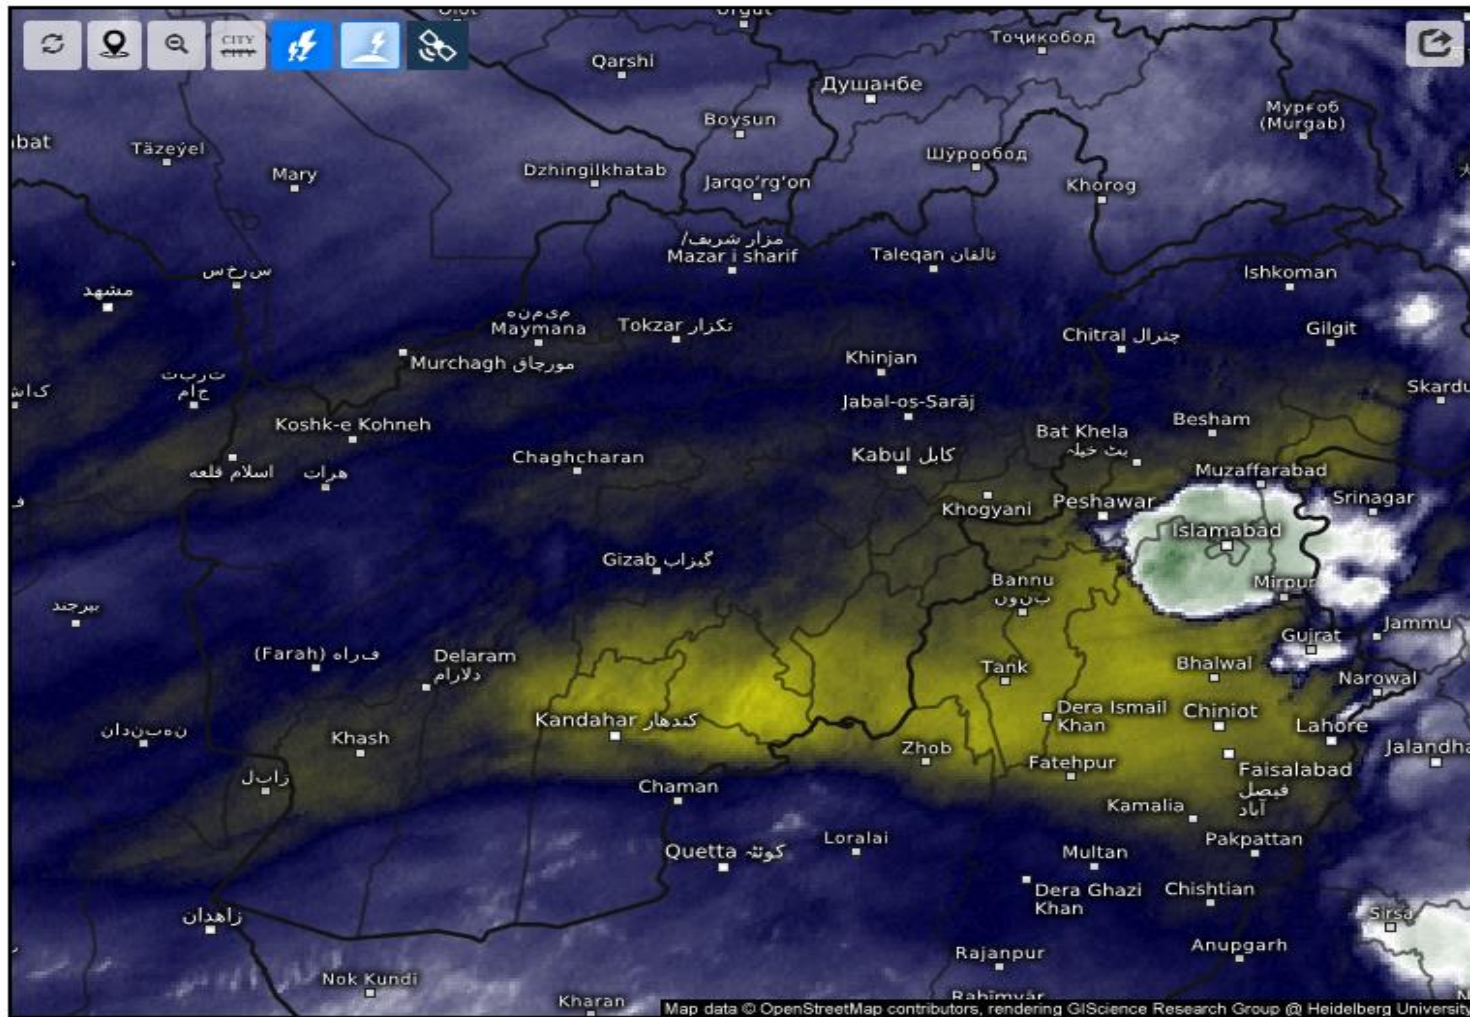

Details: According to satellite imagery analysis, all regions have warm air mass. Southern, western, central, northwestern, and southwestern areas have dust storm. The northern, eastern, and northeastern areas have partly cloudy sky. The northern, western, eastern, central, northeastern, and southwestern areas have moderate water vapor. The southern, southeastern, and northwestern areas have weak water vapor.

Note: X (Not existing phenomena), ✓ (exist phenomena)

- Reported by: Sayed Taher Atlas

UTC: 2026-05-10 21:30

UTC: 2026-05-10 21:30

FY-4B Dust RGB Composite (From WMO)

Satellite Dust

Mon 05/11/2026, 07:30am GMT+0430

Age of lightning (minutes) i

Mon 05/11/2026, 07:30am GMT+0430

Cloud Top Height

2026-05-11 03:00(UTC)

Live satellite map, Afghanistan

Fog Identification

2026-05-11 03:00(UTC)

SAT : INSAT-3DR IMG
IMG_TIR1 10.8 um
L1C Mercator

11-05-2026/(0215 to 0242) GMT
11-05-2026/(0745 to 0812) IST

Satellite Water Vapor i

Mon 05/11/2026, 07:30am GMT+0430

SAT : INSAT-3DR IMG
IMG_WV 6.8 um
LIC Mercator

11-05-2026/(0215 to 0242) GMT
11-05-2026/(0745 to 0812) IST