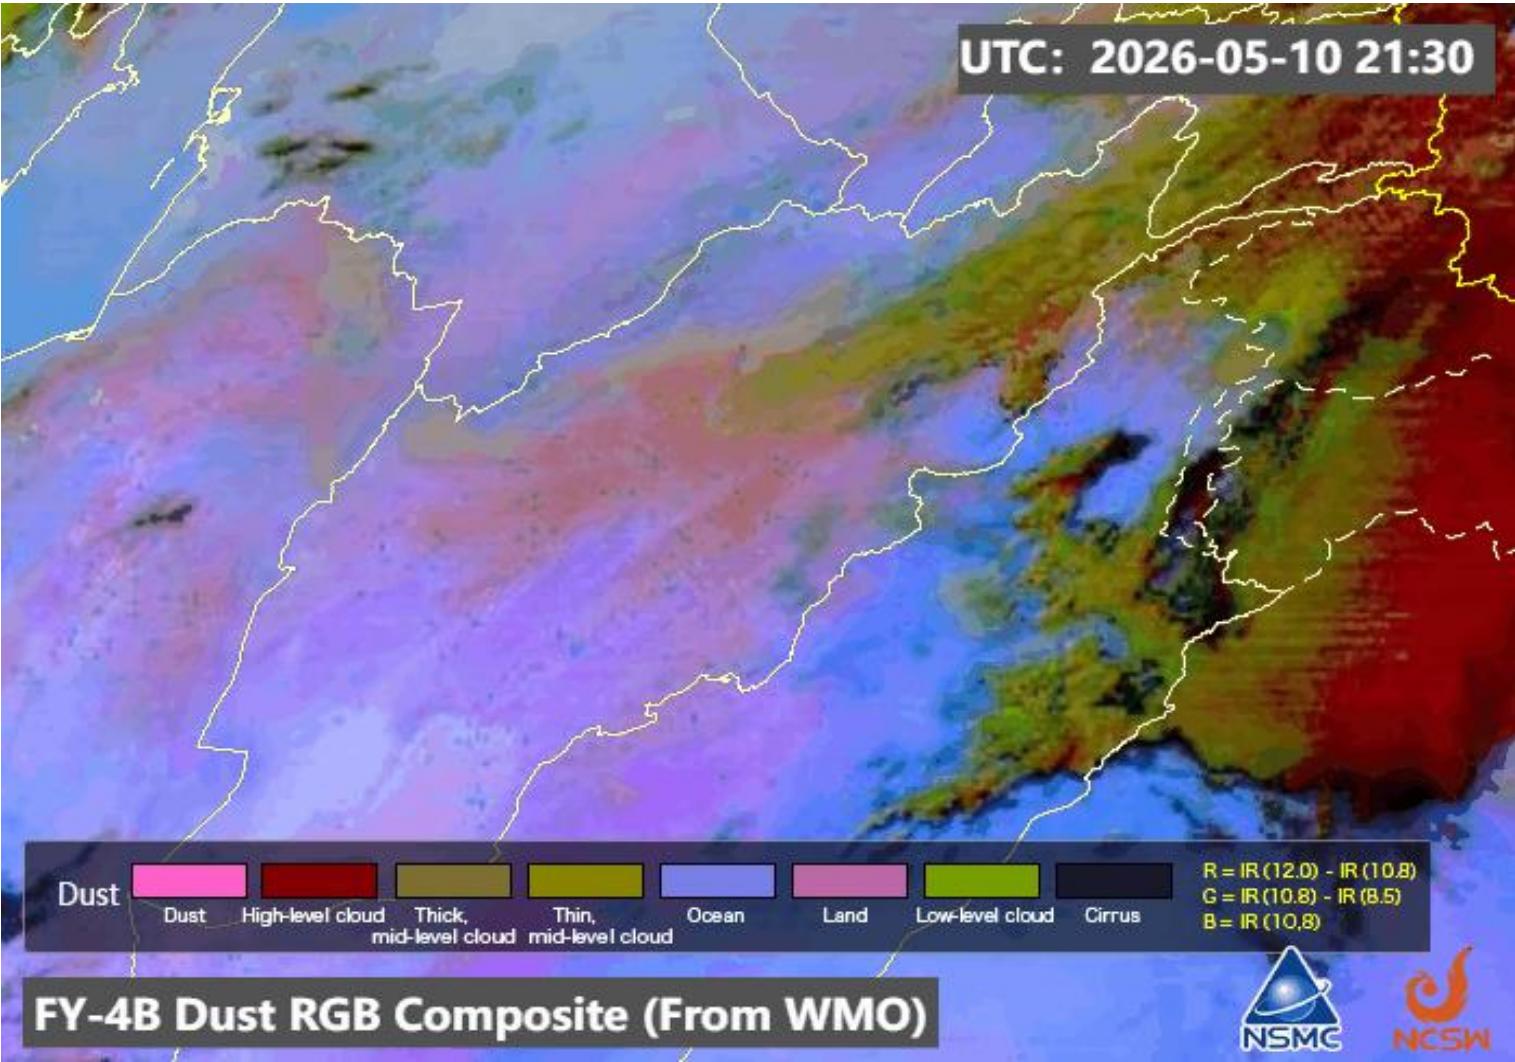

Details: According to satellite imagery analysis, all regions have warm air mass. Southern, western, central, northwestern, and southwestern areas have dust storm. The northern, eastern, and northeastern areas have partly cloudy sky. The northern, western, eastern, central, northeastern, and southwestern areas have moderate water vapor. The southern, southeastern, and northwestern areas have weak water vapor.

Note: X (Not existing phenomena), ✓ (exist phenomena)

- Reported by: Sayed Taher Atlas

UTC: 2026-05-10 21:30

UTC: 2026-05-10 21:30

FY-4B Dust RGB Composite (From WMO)

Satellite Dust

Mon 05/11/2026, 07:30am GMT+0430