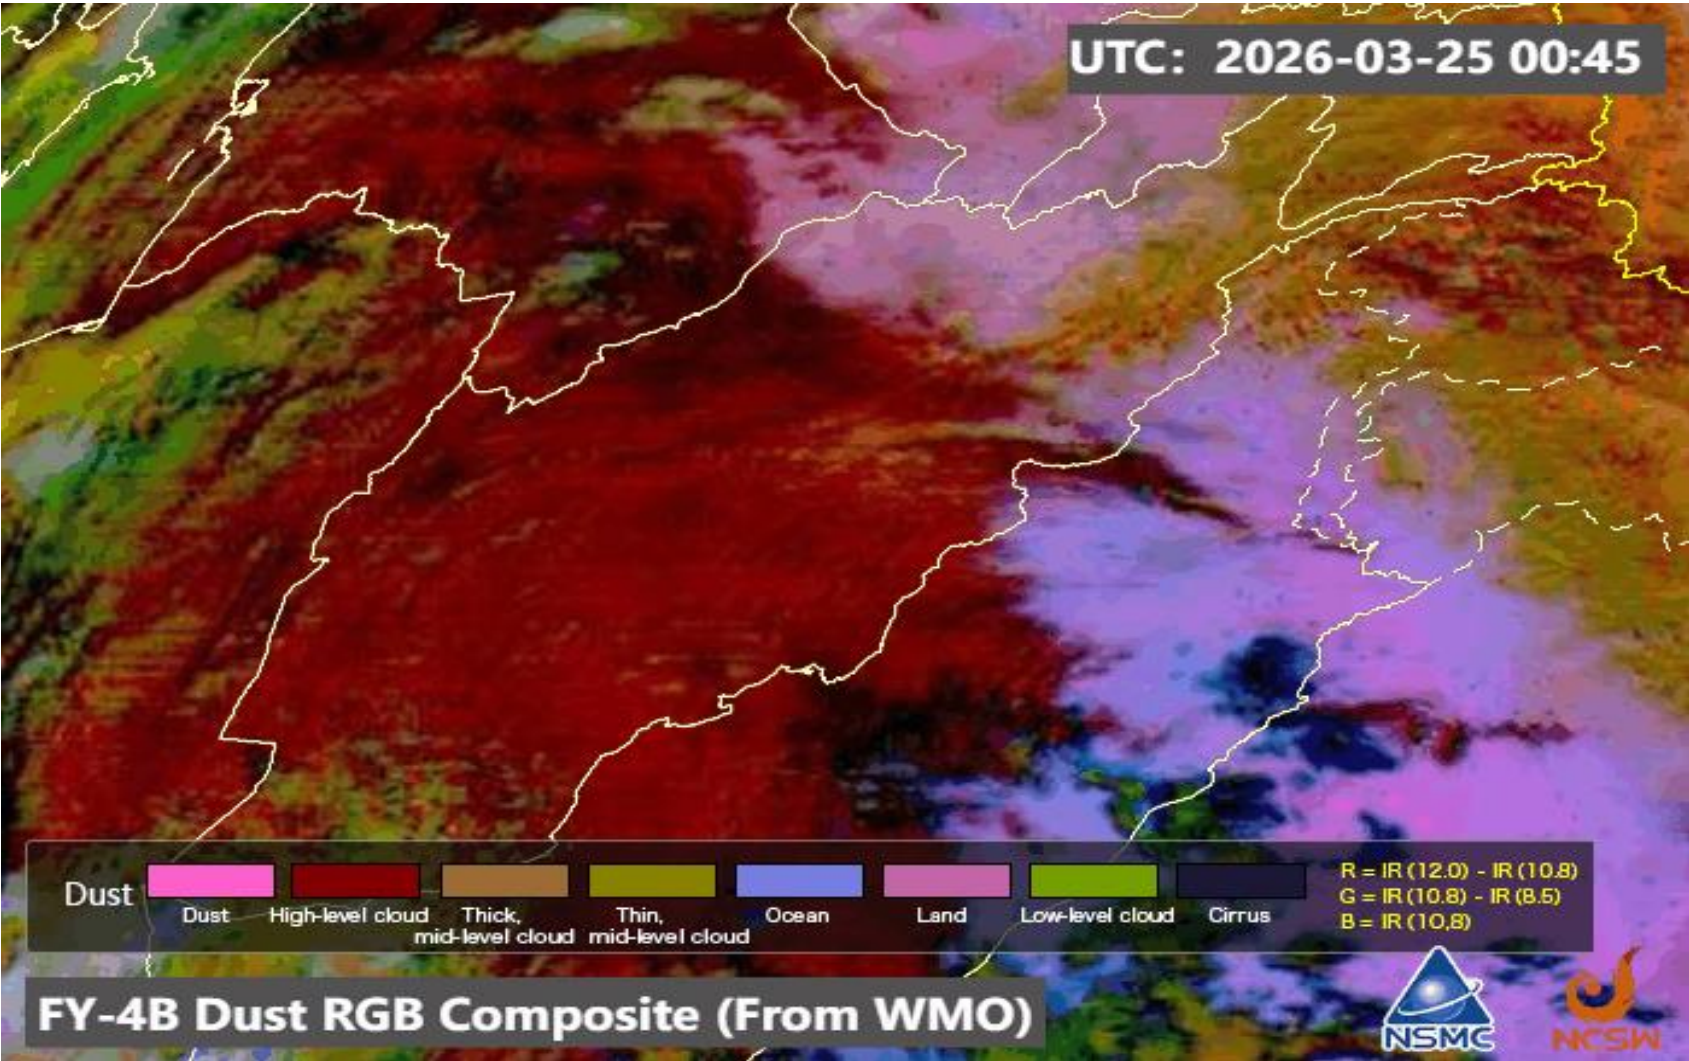

UTC: 2026-03-25 00:45

FY-4B Dust RGB Composite (From WMO)