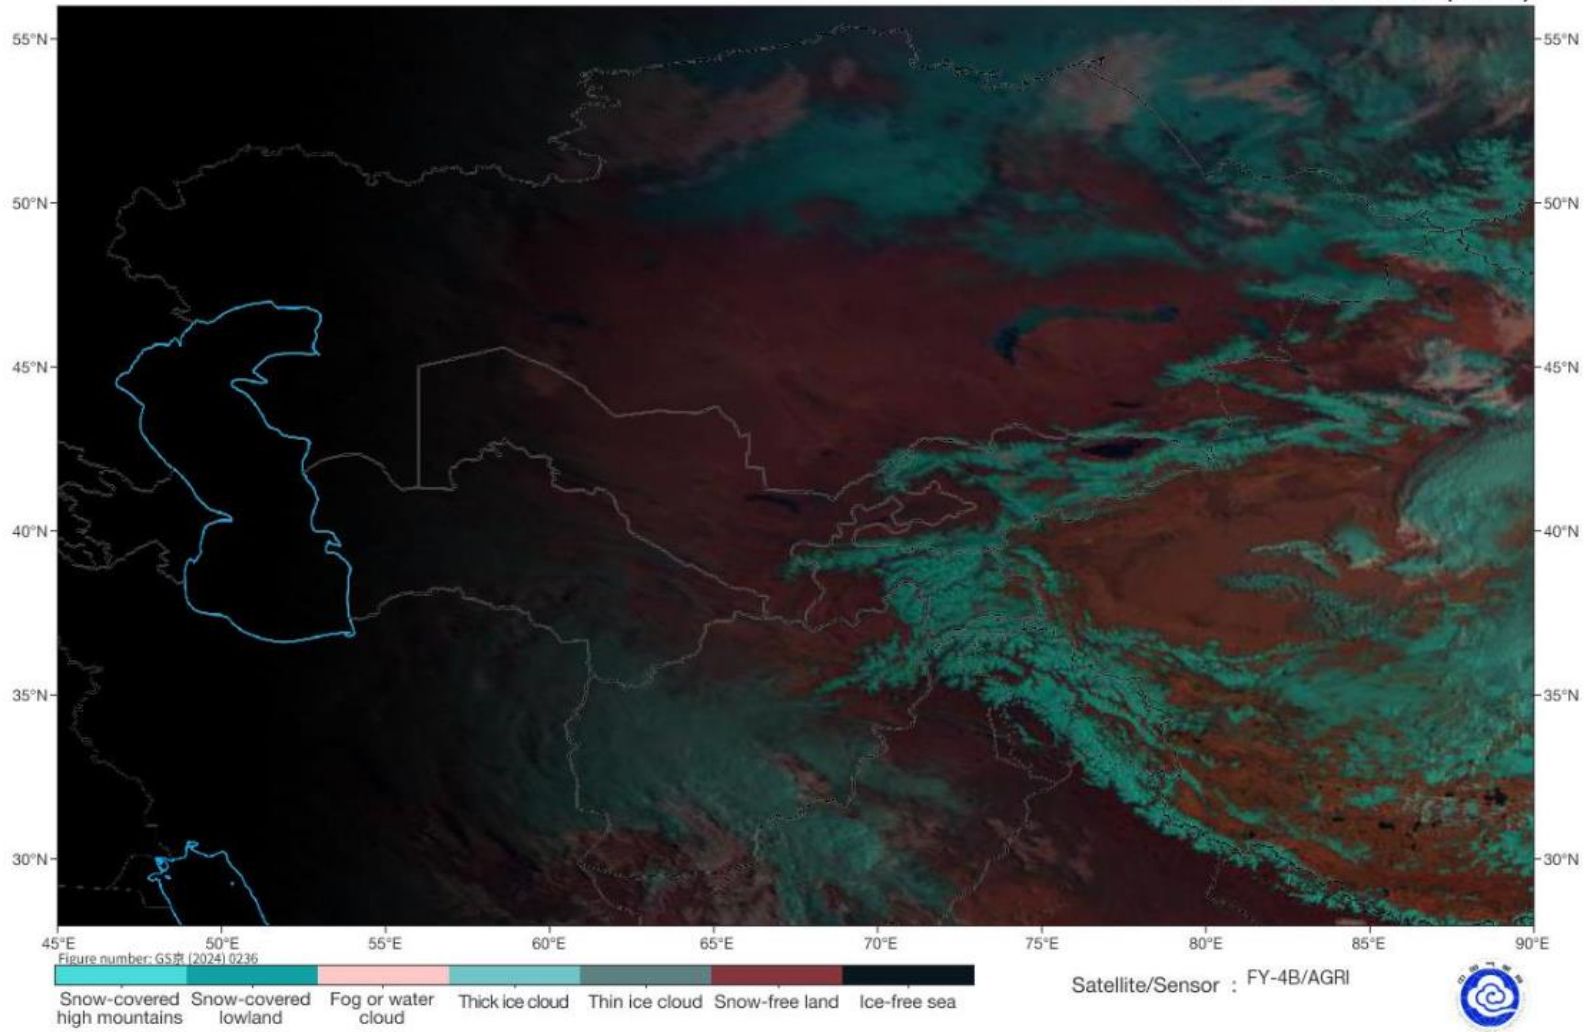

Details: According to satellite imagery analysis, The northern, southern, western, central, northwestern, and southwestern areas have cloudy sky. The northern, southern, western, eastern, central, northeastern, southeastern, northwestern, and southwestern areas have moderate water vapor.

Age of lightning (minutes) 

Wed 03/25/2026, 07:30am GMT+0430

Cloud Top Height

2026-03-25 03:00(UTC)

Live satellite map, Afghanistan

Fog Identification

2026-03-25 03:00(UTC)

SAT : INSAT-3DR IMG
IMG_TIR1 10.8 um
L1C Mercator

25-03-2026/(0045 to 0112) GMT
25-03-2026/(0615 to 0642) IST

Land Surface Temperature

2026-03-25 03:00(UTC)

Satellite Water Vapor i

Wed 03/25/2026, 07:30am GMT+0430

wet/cold

dry/warm