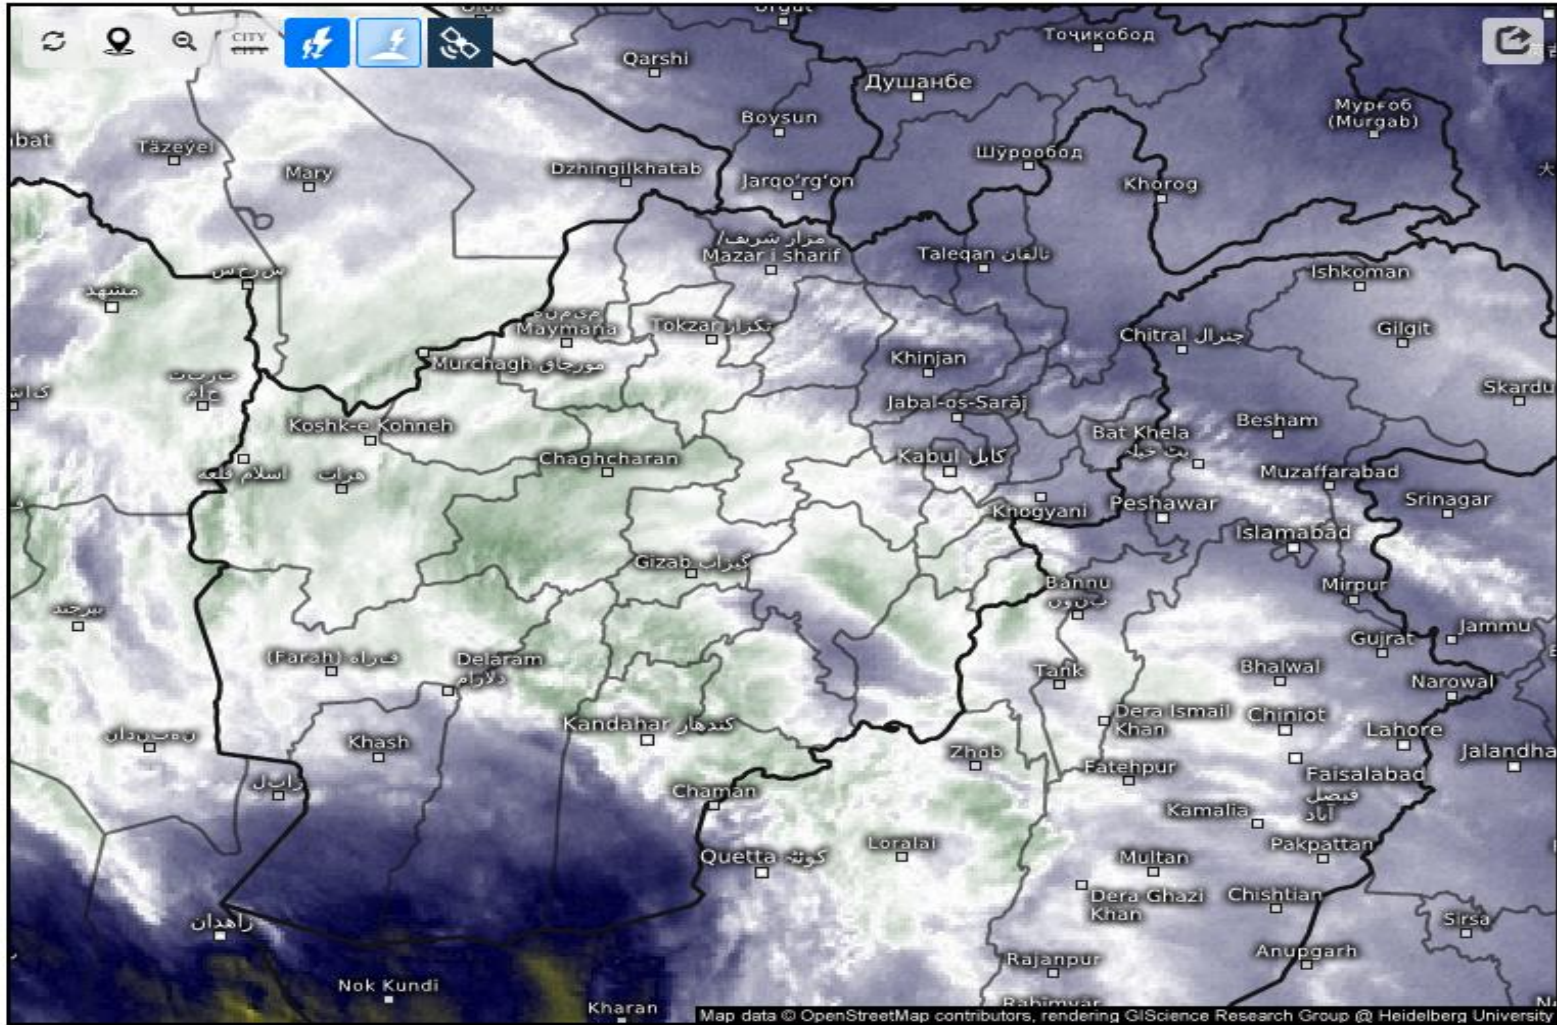

Details: According to satellite imagery analysis, The northern, southern, western, central, northwestern, and southwestern areas have cloudy sky. The northern, southern, western, eastern, central, northeastern, southeastern, northwestern, and southwestern areas have moderate water vapor.

Age of lightning (minutes) 

Wed 03/25/2026, 07:30am GMT+0430

Cloud Top Height

2026-03-25 03:00(UTC)

Live satellite map, Afghanistan

Fog Identification

2026-03-25 03:00(UTC)

SAT : INSAT-3DR IMG
IMG_TIR1 10.8 um
L1C Mercator

25-03-2026/(0045 to 0112) GMT
25-03-2026/(0615 to 0642) IST

Land Surface Temperature

2026-03-25 03:00(UTC)

Satellite Water Vapor i

Wed 03/25/2026, 07:30am GMT+0430

wet/cold

dry/warm