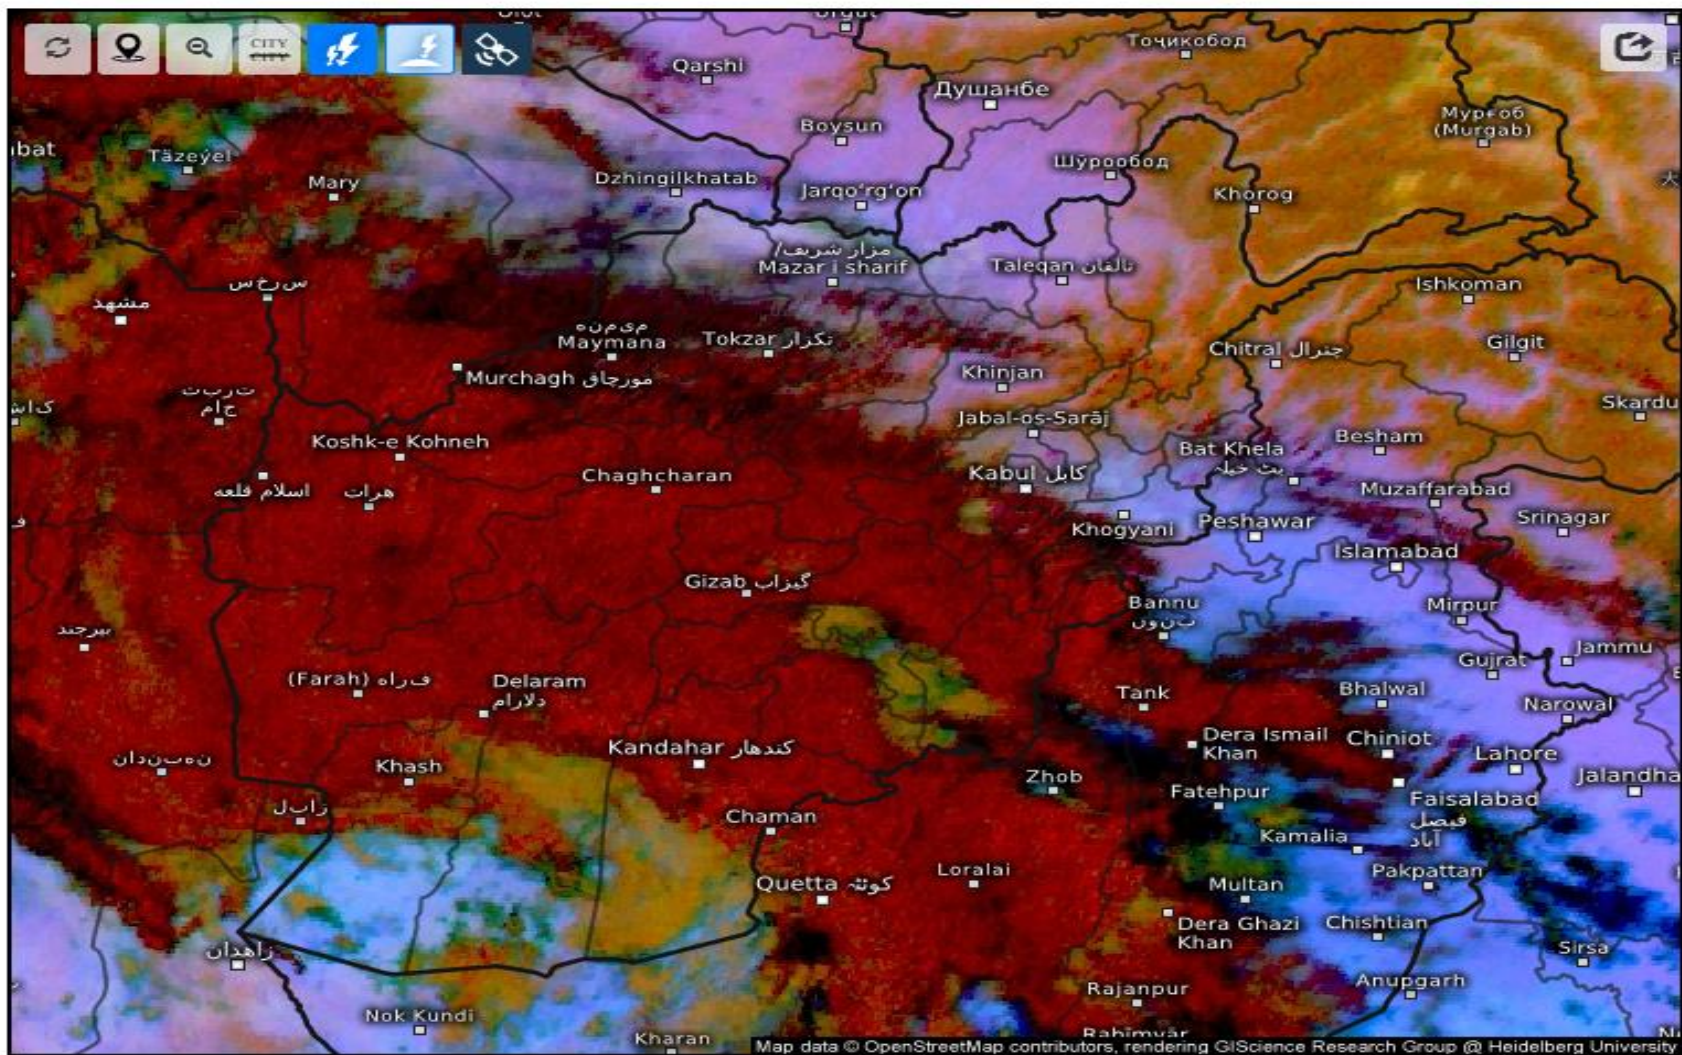

Details: According to satellite imagery analysis, The northern, southern, western, central, northwestern, and southwestern areas have cloudy sky. The northern, southern, western, eastern, central, northeastern, southeastern, northwestern, and southwestern areas have moderate water vapor.

R = WV (6.25) - WV (7.1)
G = IR (8.5) - IR (10.8)
B = WV (6.25)

FY-4B AirMass RGB Composite (From WMO)

UTC: 2026-03-25 00:45

FY-4B Dust RGB Composite (From WMO)

Satellite Dust

Wed 03/25/2026, 07:30am GMT+0430

Age of lightning (minutes) 

Wed 03/25/2026, 07:30am GMT+0430

Cloud Top Height

2026-03-25 03:00(UTC)

Live satellite map, Afghanistan

Fog Identification

2026-03-25 03:00(UTC)

SAT : INSAT-3DR IMG
IMG_TIR1 10.8 um
L1C Mercator

25-03-2026/(0045 to 0112) GMT
25-03-2026/(0615 to 0642) IST

Land Surface Temperature

2026-03-25 03:00(UTC)

Satellite Water Vapor i

Wed 03/25/2026, 07:30am GMT+0430

wet/cold

dry/warm