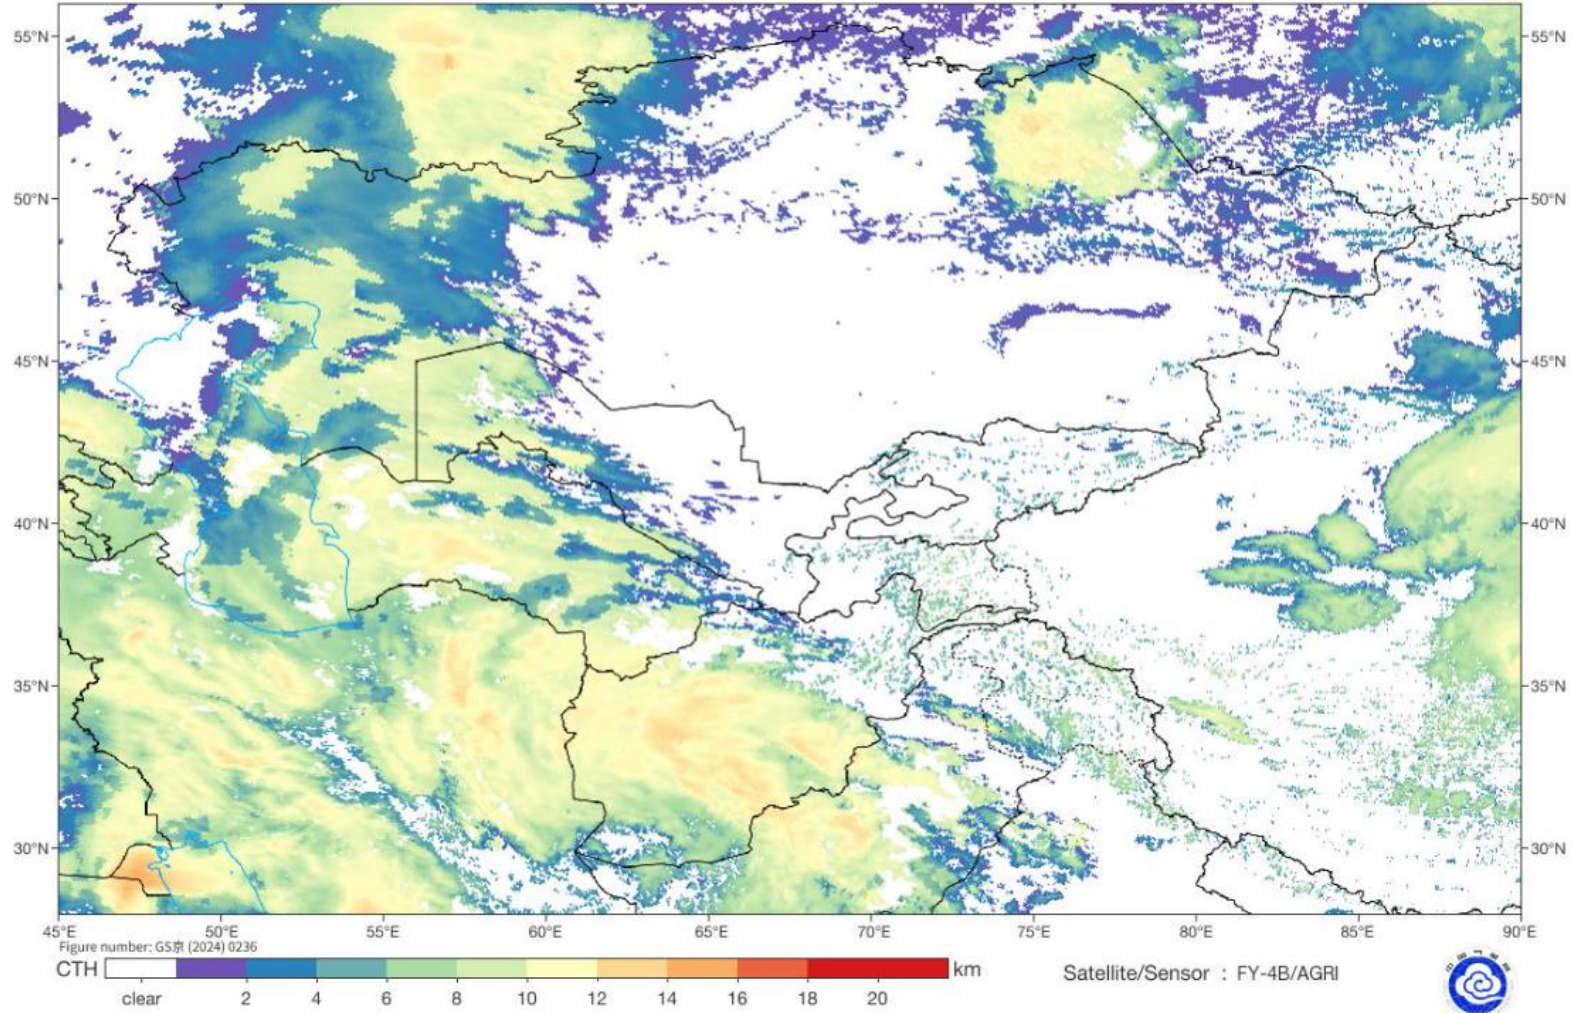

Details: According to satellite imagery analysis, The northern, southern, western, central, northwestern, and southwestern areas have cloudy sky. The northern, southern, western, eastern, central, northeastern, southeastern, northwestern, and southwestern areas have moderate water vapor.

R = WV (6.25) - WV (7.1)
G = IR (8.5) - IR (10.8)
B = WV (6.25)

FY-4B AirMass RGB Composite (From WMO)

UTC: 2026-03-25 00:45

FY-4B Dust RGB Composite (From WMO)

Satellite Dust

Wed 03/25/2026, 07:30am GMT+0430

Age of lightning (minutes) 

Wed 03/25/2026, 07:30am GMT+0430

Cloud Top Height

2026-03-25 03:00(UTC)

Live satellite map, Afghanistan

Fog Identification

2026-03-25 03:00(UTC)

SAT : INSAT-3DR IMG
IMG_TIR1 10.8 um
L1C Mercator

25-03-2026/(0045 to 0112) GMT
25-03-2026/(0615 to 0642) IST

Land Surface Temperature

2026-03-25 03:00(UTC)

Satellite Water Vapor i

Wed 03/25/2026, 07:30am GMT+0430

wet/cold

dry/warm