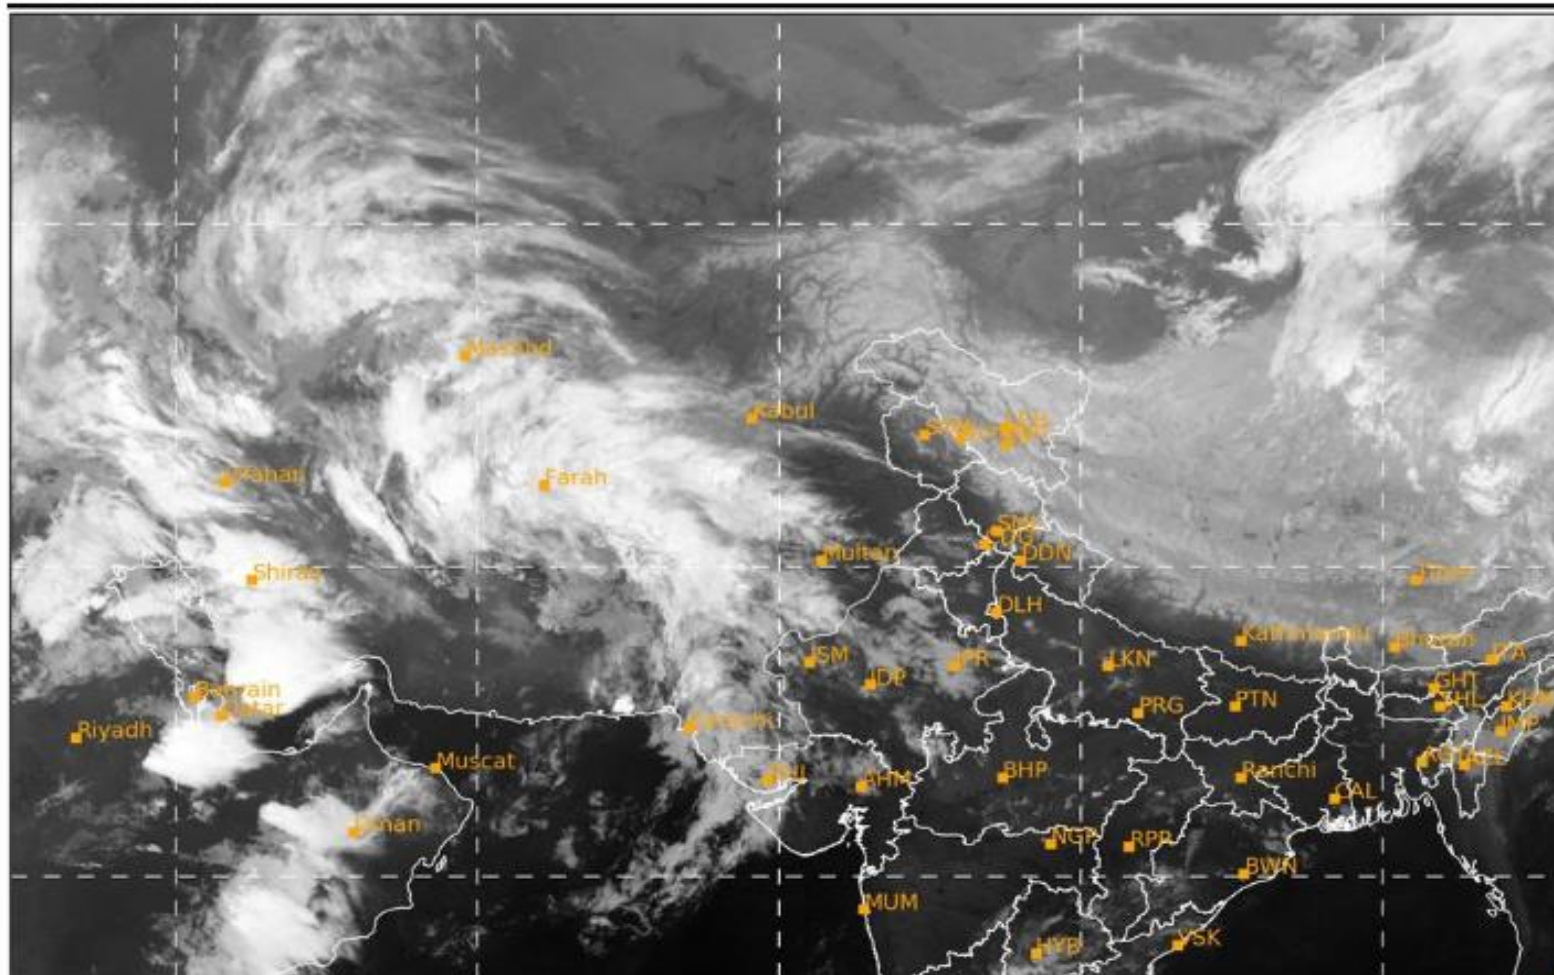

Age of lightning (minutes) 

Wed 03/25/2026, 07:30am GMT+0430

Cloud Top Height

2026-03-25 03:00(UTC)

Live satellite map, Afghanistan

Fog Identification

2026-03-25 03:00(UTC)

SAT : INSAT-3DR IMG
IMG_TIR1 10.8 um
L1C Mercator

25-03-2026/(0045 to 0112) GMT
25-03-2026/(0615 to 0642) IST

Land Surface Temperature

2026-03-25 03:00(UTC)

Satellite Water Vapor i

Wed 03/25/2026, 07:30am GMT+0430

wet/cold

dry/warm