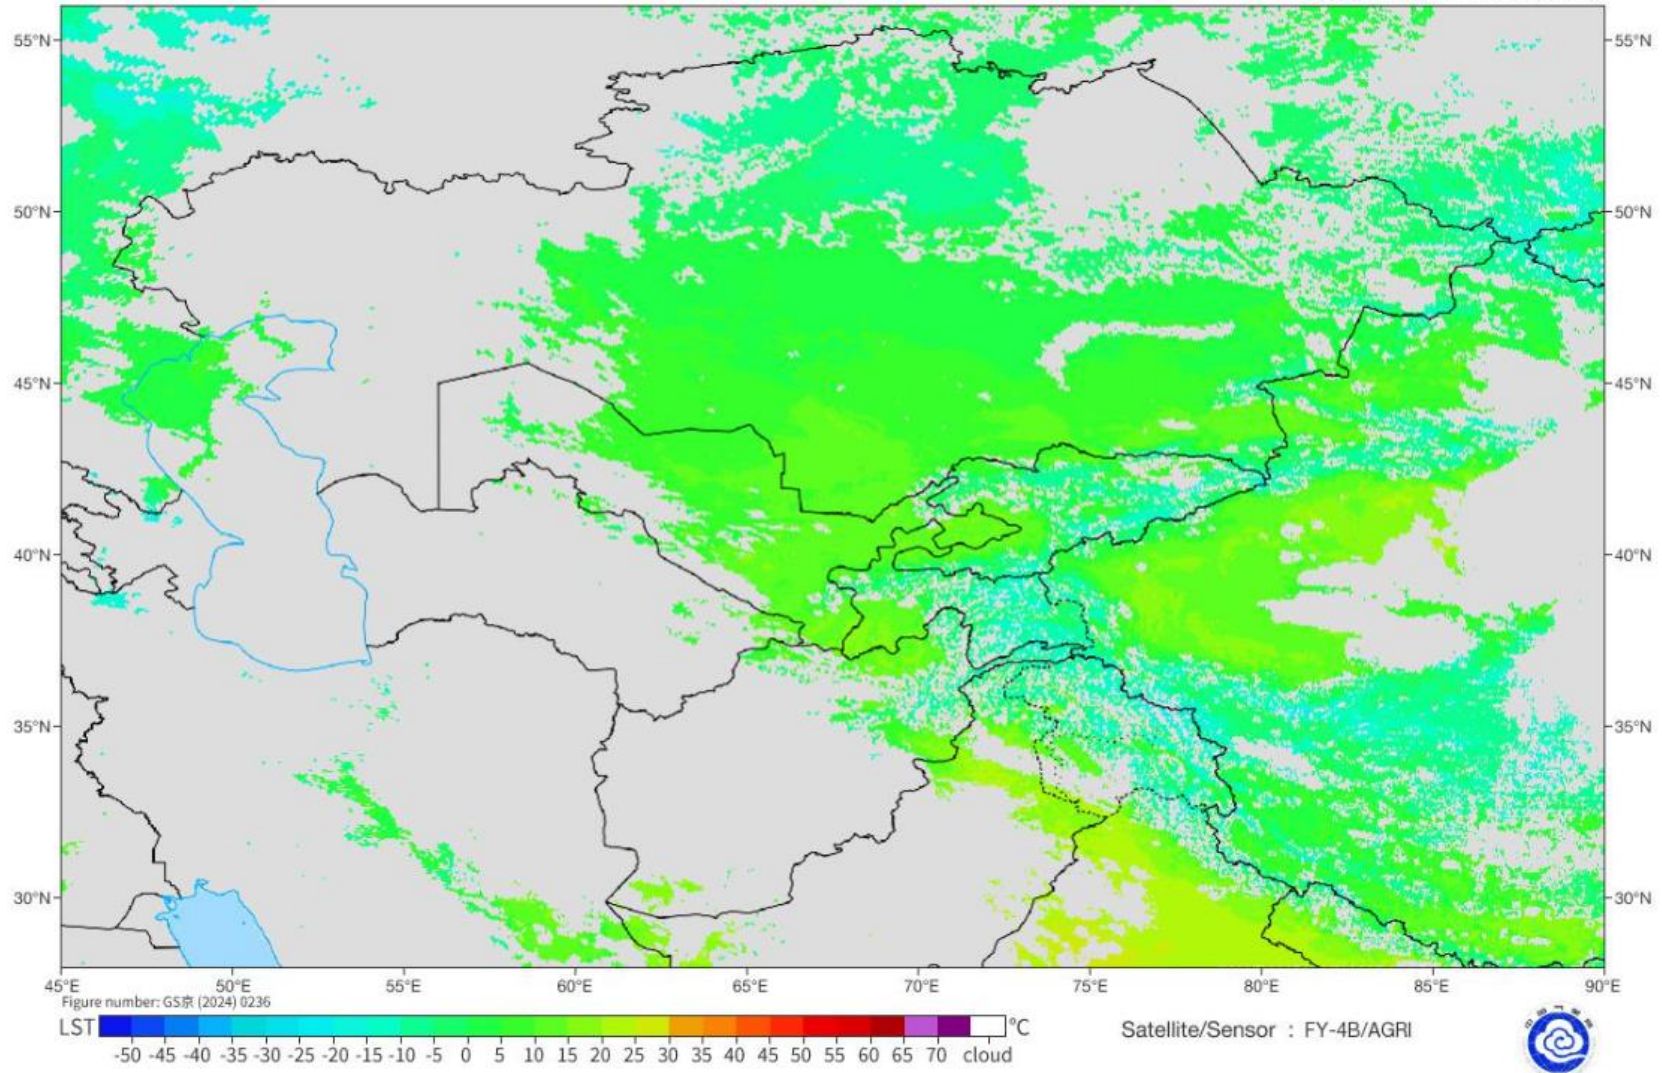

Details: According to satellite imagery analysis, The northern, southern, western, central, northwestern, and southwestern areas have cloudy sky. The northern, southern, western, eastern, central, northeastern, southeastern, northwestern, and southwestern areas have moderate water vapor.

Age of lightning (minutes) 

Wed 03/25/2026, 07:30am GMT+0430

Cloud Top Height

2026-03-25 03:00(UTC)

Live satellite map, Afghanistan

Fog Identification

2026-03-25 03:00(UTC)

SAT : INSAT-3DR IMG
IMG_TIR1 10.8 um
L1C Mercator

25-03-2026/(0045 to 0112) GMT
25-03-2026/(0615 to 0642) IST

Land Surface Temperature

2026-03-25 03:00(UTC)

Satellite Water Vapor i

Wed 03/25/2026, 07:30am GMT+0430

wet/cold

dry/warm