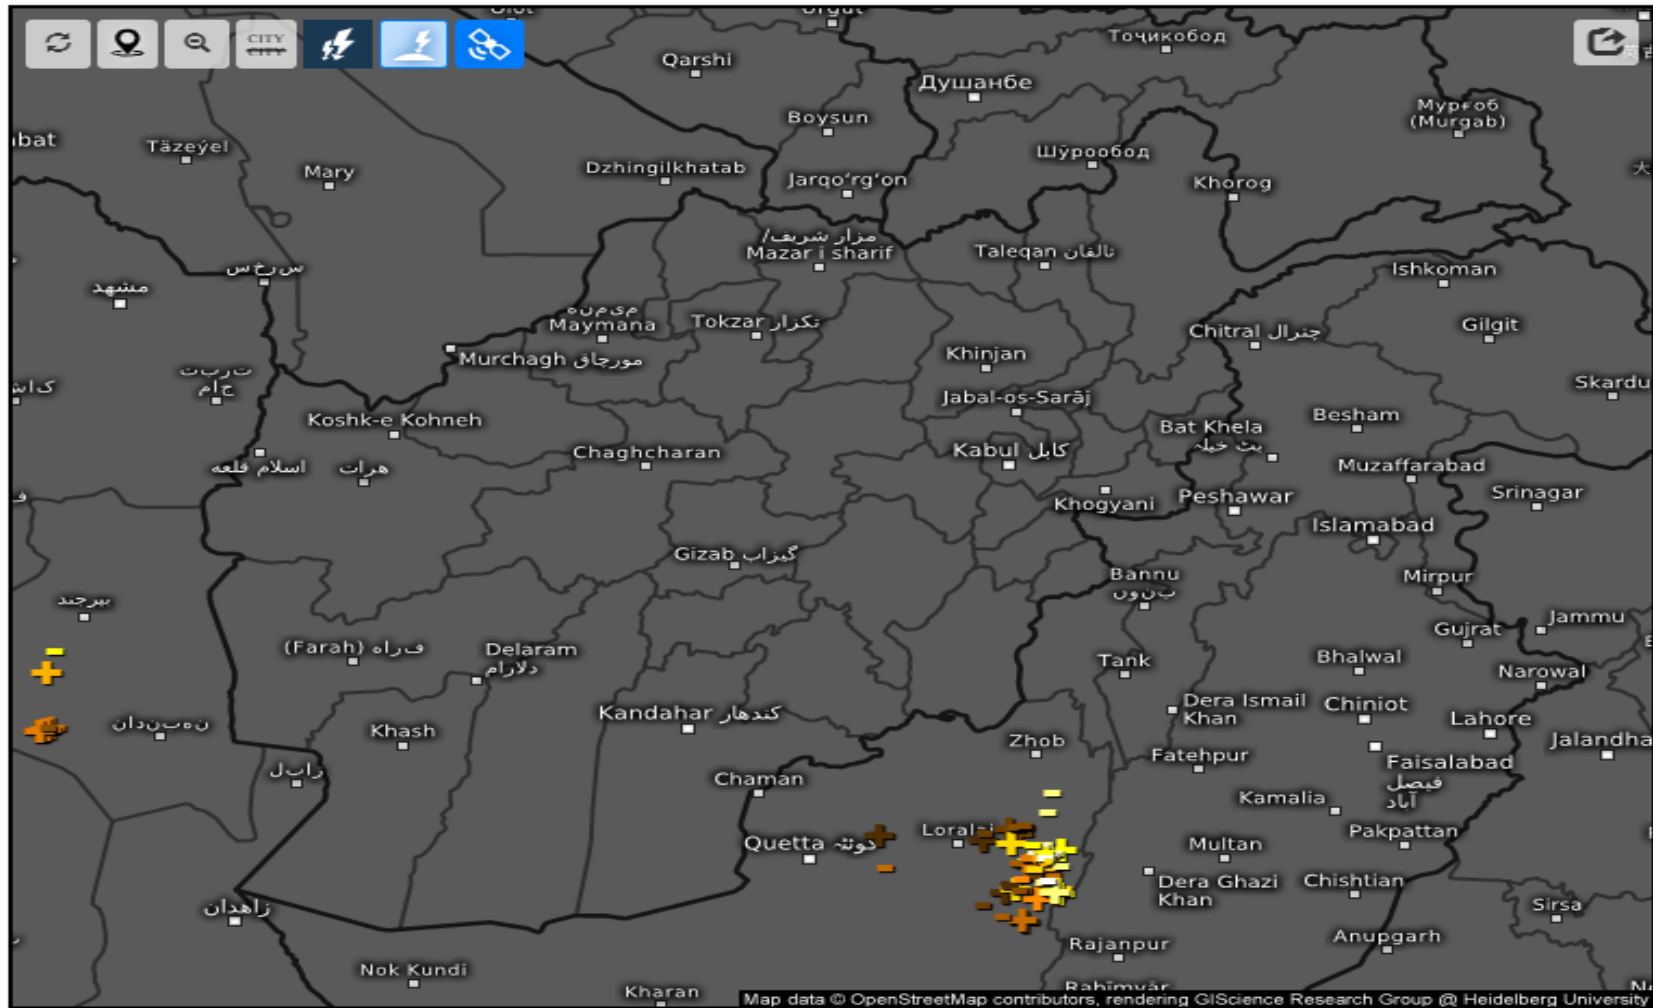

Details: According to satellite imagery analysis, The northern, southern, western, central, northwestern, and southwestern areas have cloudy sky. The northern, southern, western, eastern, central, northeastern, southeastern, northwestern, and southwestern areas have moderate water vapor.

R = WV (6.25) - WV (7.1)
G = IR (8.5) - IR (10.8)
B = WV (6.25)

FY-4B AirMass RGB Composite (From WMO)

UTC: 2026-03-25 00:45

FY-4B Dust RGB Composite (From WMO)

Satellite Dust

Wed 03/25/2026, 07:30am GMT+0430

Age of lightning (minutes) 

Wed 03/25/2026, 07:30am GMT+0430

Cloud Top Height

2026-03-25 03:00(UTC)

Live satellite map, Afghanistan

Fog Identification

2026-03-25 03:00(UTC)

SAT : INSAT-3DR IMG
IMG_TIR1 10.8 um
L1C Mercator

25-03-2026/(0045 to 0112) GMT
25-03-2026/(0615 to 0642) IST

Land Surface Temperature

2026-03-25 03:00(UTC)

Satellite Water Vapor i

Wed 03/25/2026, 07:30am GMT+0430

wet/cold

dry/warm