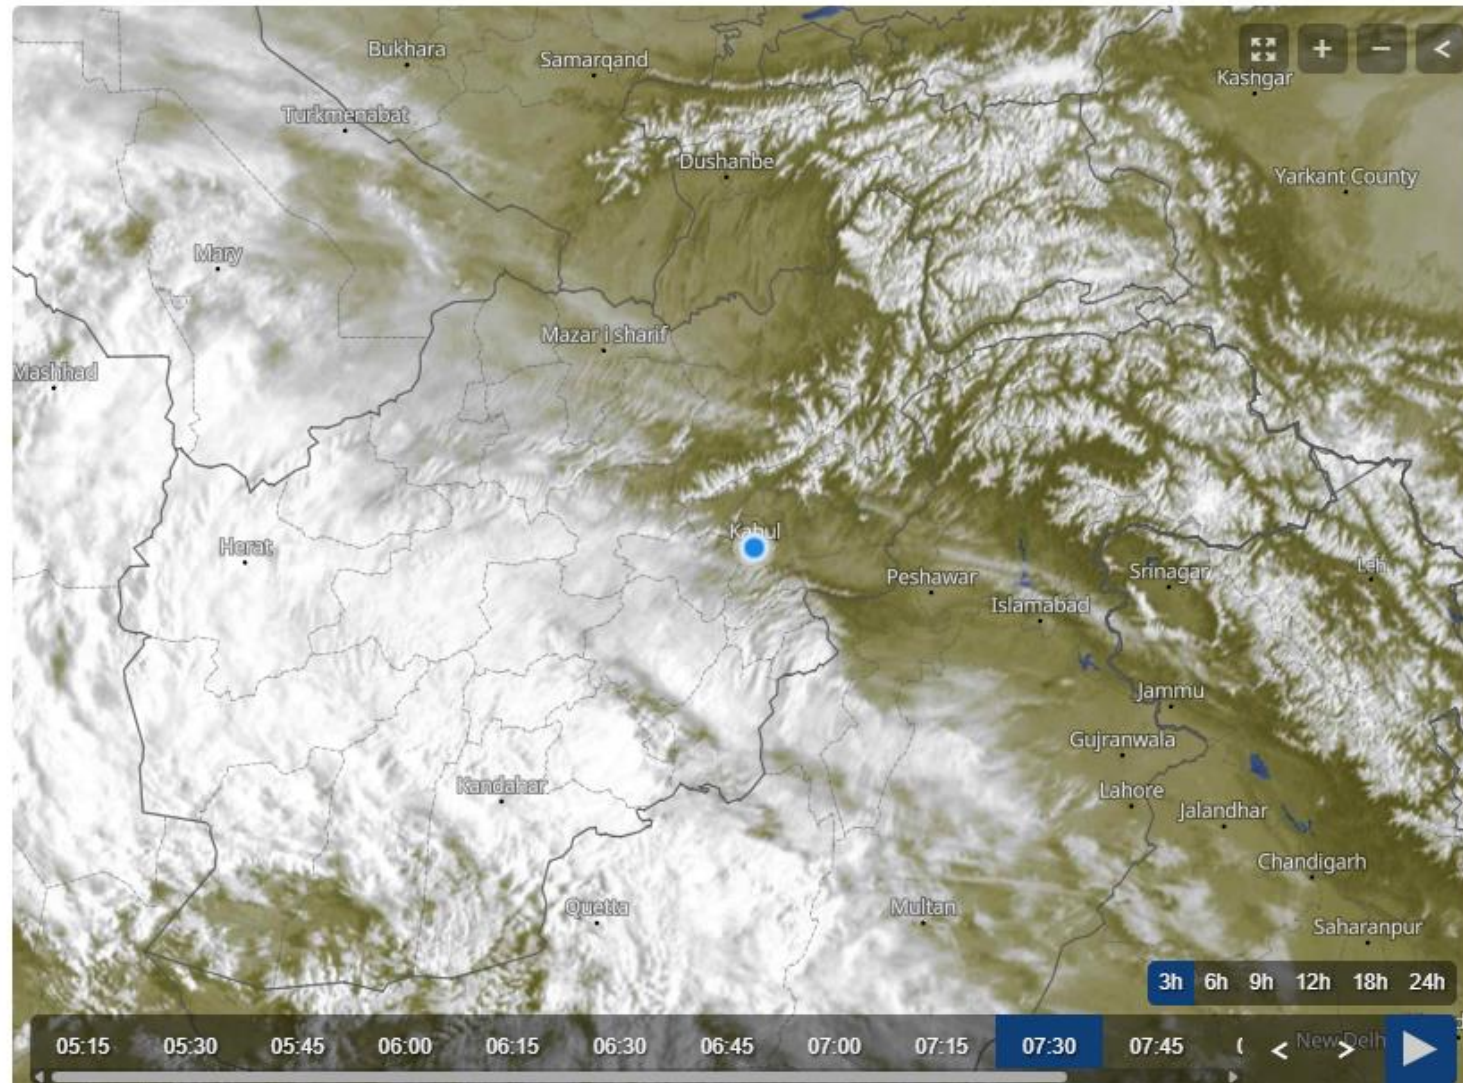

Details: According to satellite imagery analysis, The northern, southern, western, central, northwestern, and southwestern areas have cloudy sky. The northern, southern, western, eastern, central, northeastern, southeastern, northwestern, and southwestern areas have moderate water vapor.

Age of lightning (minutes) 

Wed 03/25/2026, 07:30am GMT+0430

Cloud Top Height

2026-03-25 03:00(UTC)

Live satellite map, Afghanistan

Fog Identification

2026-03-25 03:00(UTC)

SAT : INSAT-3DR IMG
IMG_TIR1 10.8 um
L1C Mercator

25-03-2026/(0045 to 0112) GMT
25-03-2026/(0615 to 0642) IST

Land Surface Temperature

2026-03-25 03:00(UTC)

Satellite Water Vapor i

Wed 03/25/2026, 07:30am GMT+0430

wet/cold

dry/warm