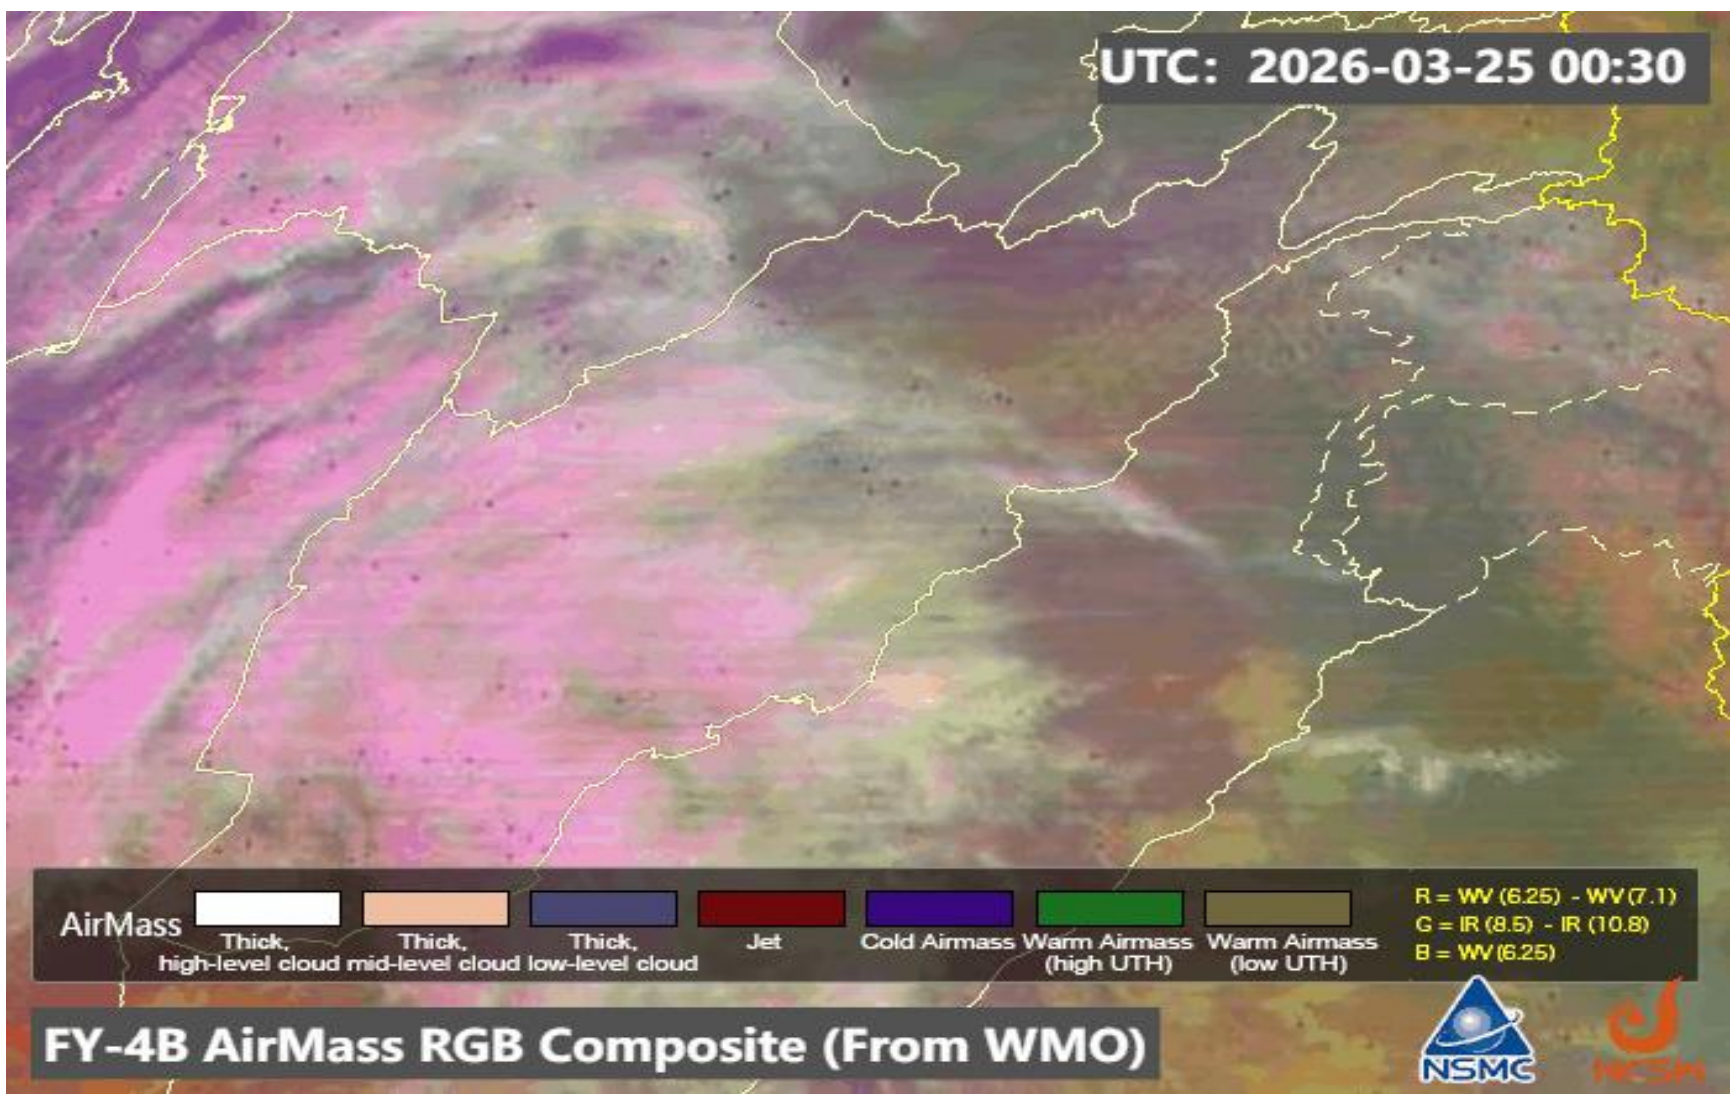

Islamic Emirate of Afghanistan
Ministry of Transport & Aviation
Afghanistan meteorological Department
Forecast Division
Satellite General Management

Daily reports of Satellite imagery analysis. Date & Time: 25/03/2026, 03:00 UTC

No	Region	Air Mass	Dust Storm	Thunder storm	Cloud	Fog	Water Vapor	Cyclone & Anticyclone	Jetstream	Comments
1	North	X	X	X	✓	X	✓ Moderate	X	X	
2	South	X	X	X	✓	X	✓ Moderate	X	X	
3	West	X	X	X	✓	X	✓ Moderate	X	X	
4	East	X	X	X	X	X	✓ Moderate	X	X	
5	central	X	X	X	✓	X	✓ Moderate	X	X	
6	Northeast	X	X	X	X	X	✓ Moderate	X	X	
7	Southeast	X	X	X	X	X	✓ Moderate	X	X	
8	Northwest	X	X	X	✓	X	✓ Moderate	X	X	
9	Southwest	X	X	X	✓	X	✓ Moderate	X	X	

Details: According to satellite imagery analysis, The northern, southern, western, central, northwestern, and southwestern areas have cloudy sky. The northern, southern, western, eastern, central, northeastern, southeastern, northwestern, and southwestern areas have moderate water vapor.

Note: X (Not existing phenomena), v (exist phenomena)

- Reported by: Sayed Taher Atlas

UTC: 2026-03-25 00:30

AirMass Thick, high-level cloud Thick, mid-level cloud Thick, low-level cloud Jet Cold Airmass Warm Airmass (high UTH) Warm Airmass (low UTH)

R = WV (6.25) - WV (7.1)
G = IR (8.5) - IR (10.8)
B = WV (6.25)

FY-4B AirMass RGB Composite (From WMO)