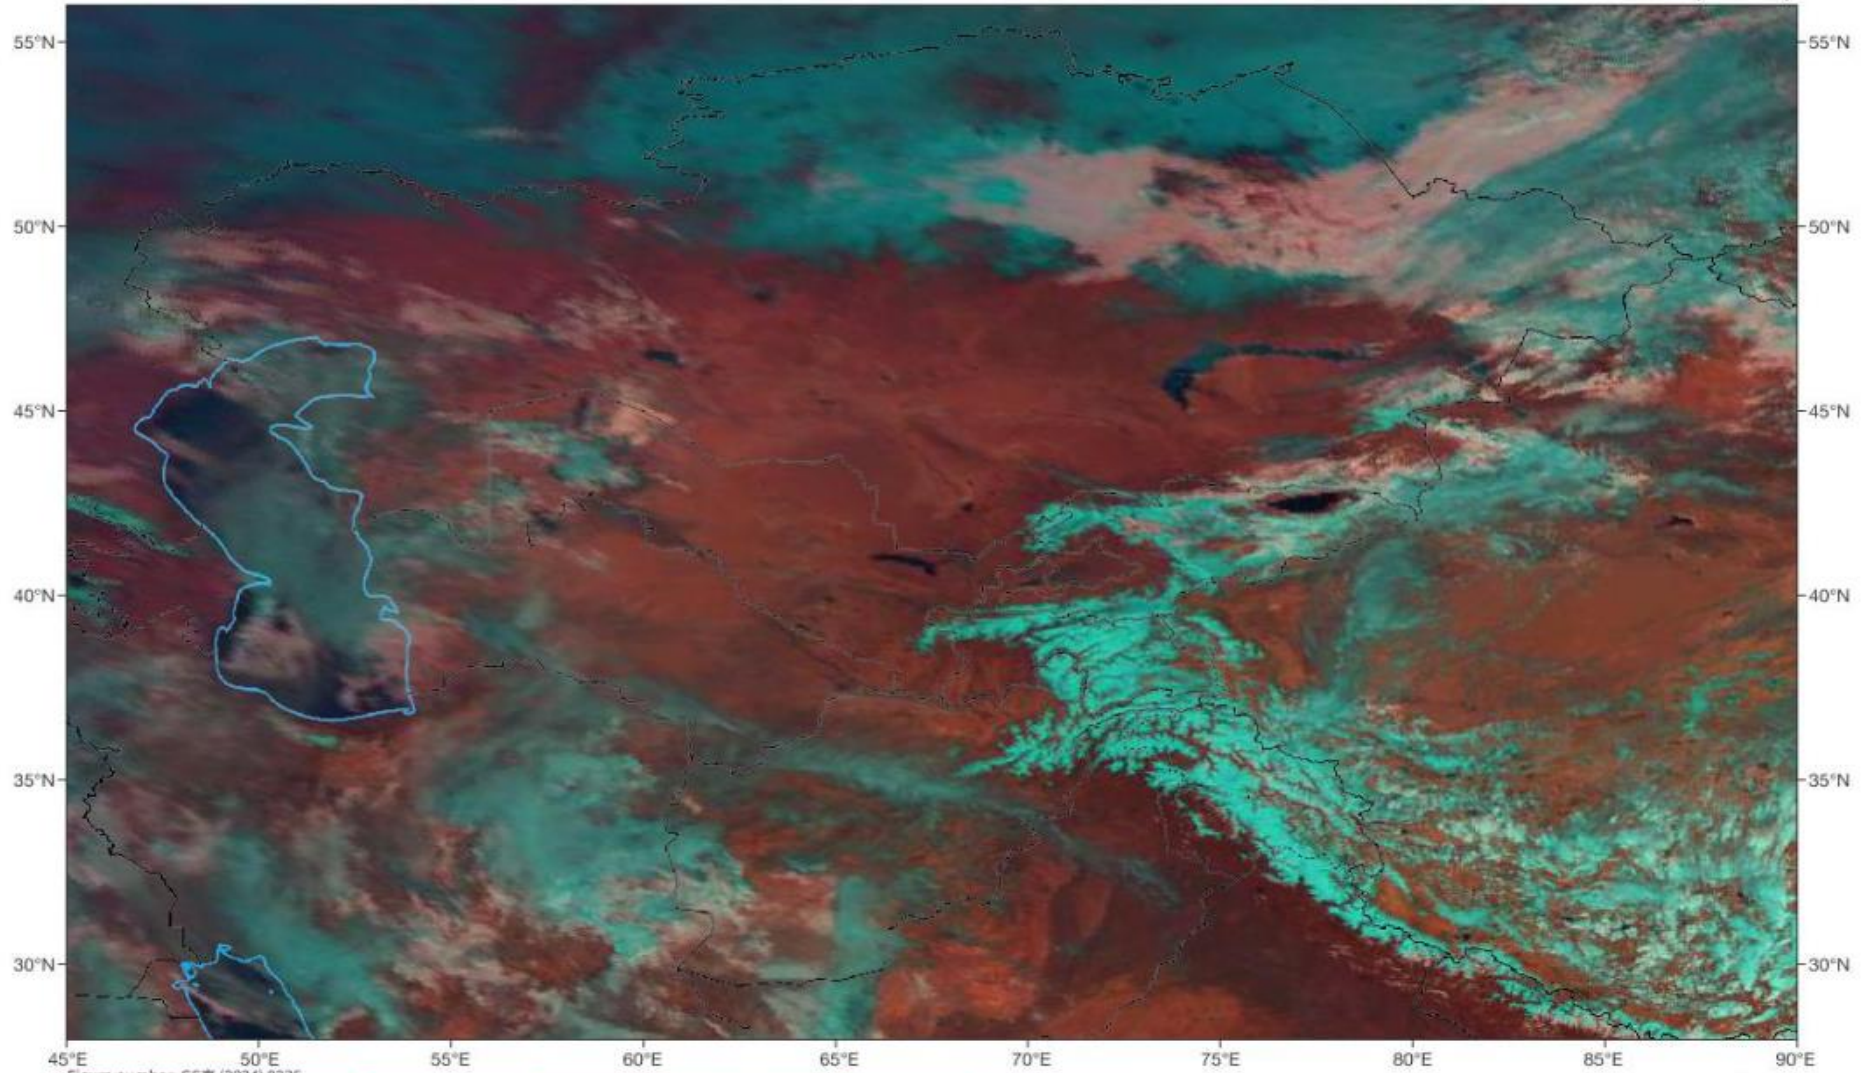

Fog Identification

2026-03-24 05:30(UTC)

Figure number: GS京(2024)0236

Satellite/Sensor : FY-4B/AGRI

Live satellite map, Afghanistan

Satellite Water Vapor i

Tue 03/24/2026, 10:00am GMT+0430

Satellite Dust