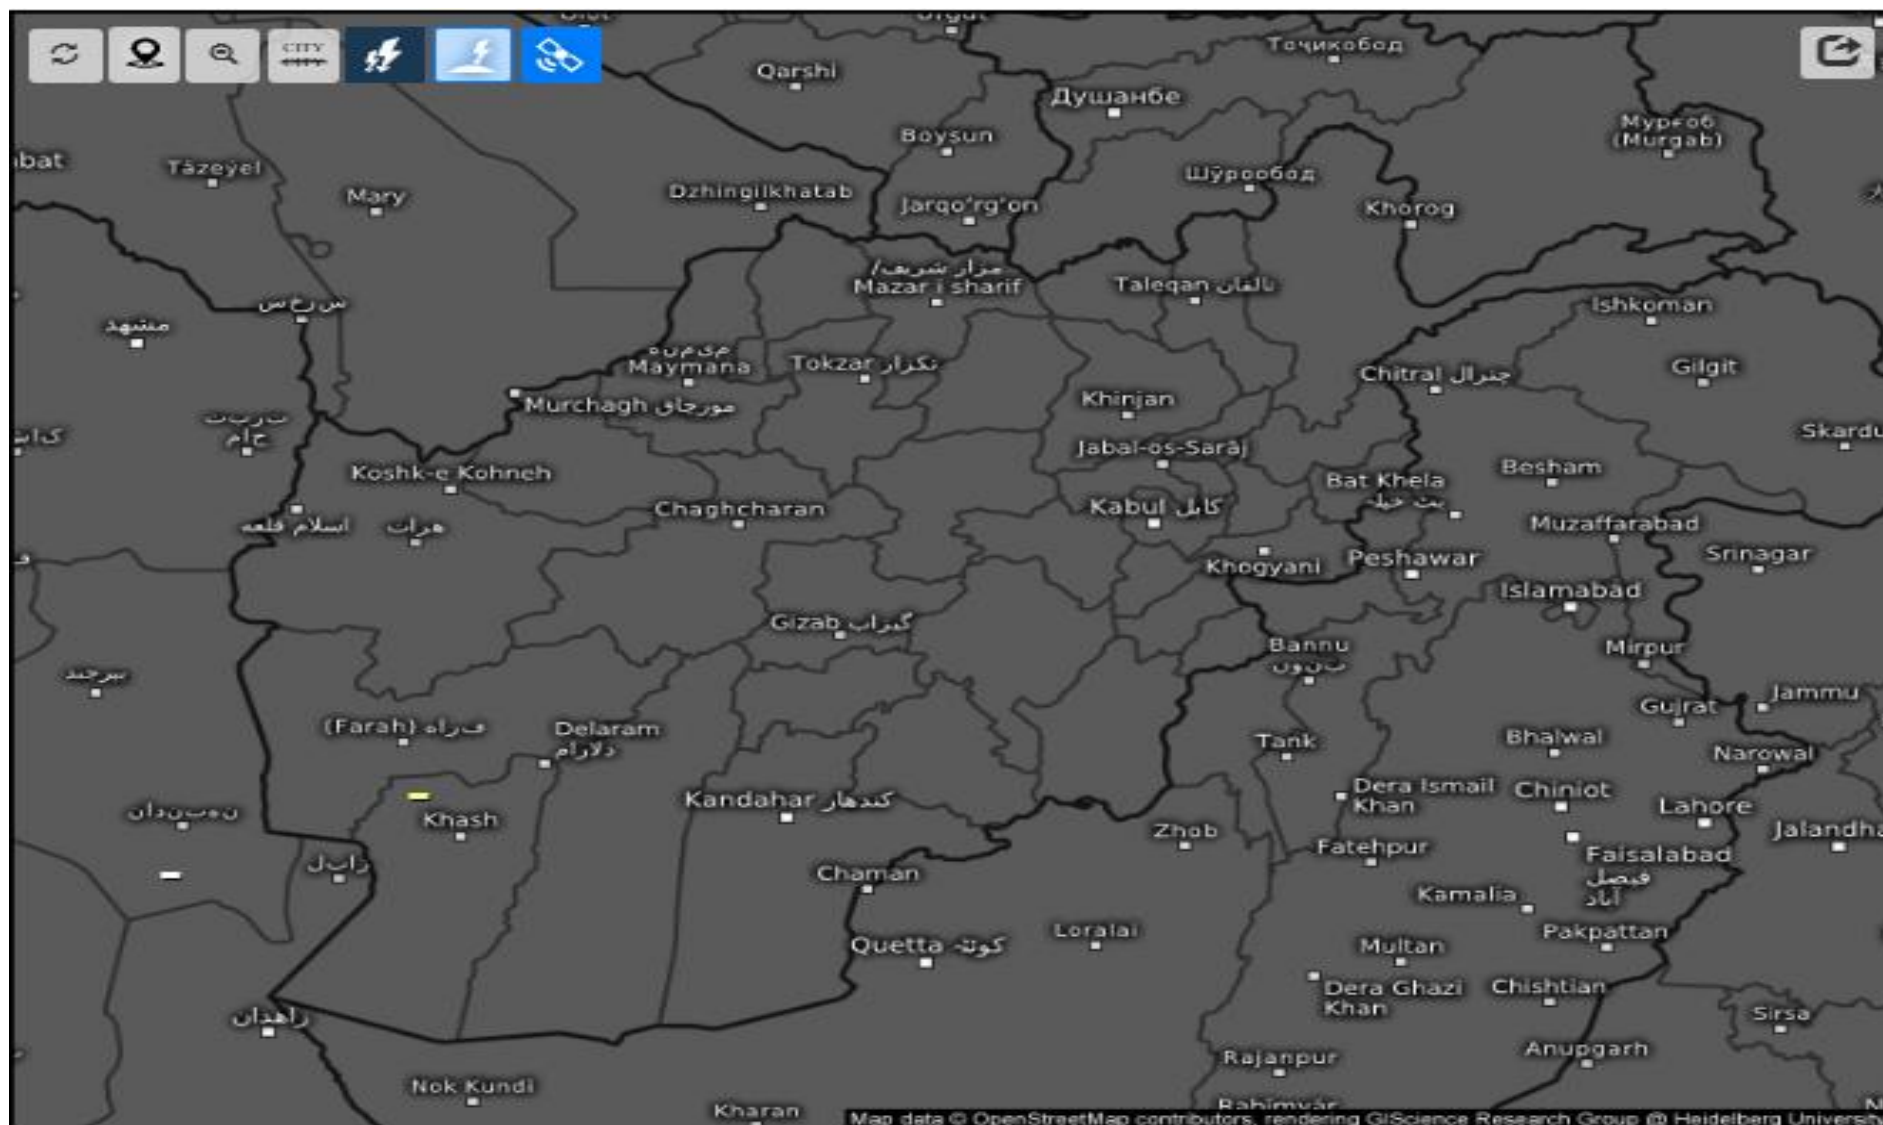

Details: According to satellite imagery analysis, the northern, southern, western, northwestern, southwestern regions have cold air mass. The eastern, central, northeastern, southeastern, regions have warm air mass with (High UTH). The northern, southern, western, eastern, central, southeastern, northwestern, southwestern regions have cloudy sky. The western, southwestern have shallow fog. The northern, western, eastern, northeastern, southwestern regions have moderate water vapor and the southern, central, southeastern, northwestern regions have wet/cold water vapor.

Fog Identification

2026-03-24 05:30(UTC)

Figure number: GS京(2024)0236

Satellite/Sensor : FY-4B/AGRI

Live satellite map, Afghanistan

Satellite Water Vapor i

Tue 03/24/2026, 10:00am GMT+0430

Satellite Dust

Tue 03/24/2026, 10:00am GMT+0430

Age of lightning (minutes)

Tue 03/24/2026, 10:25am GMT+0430