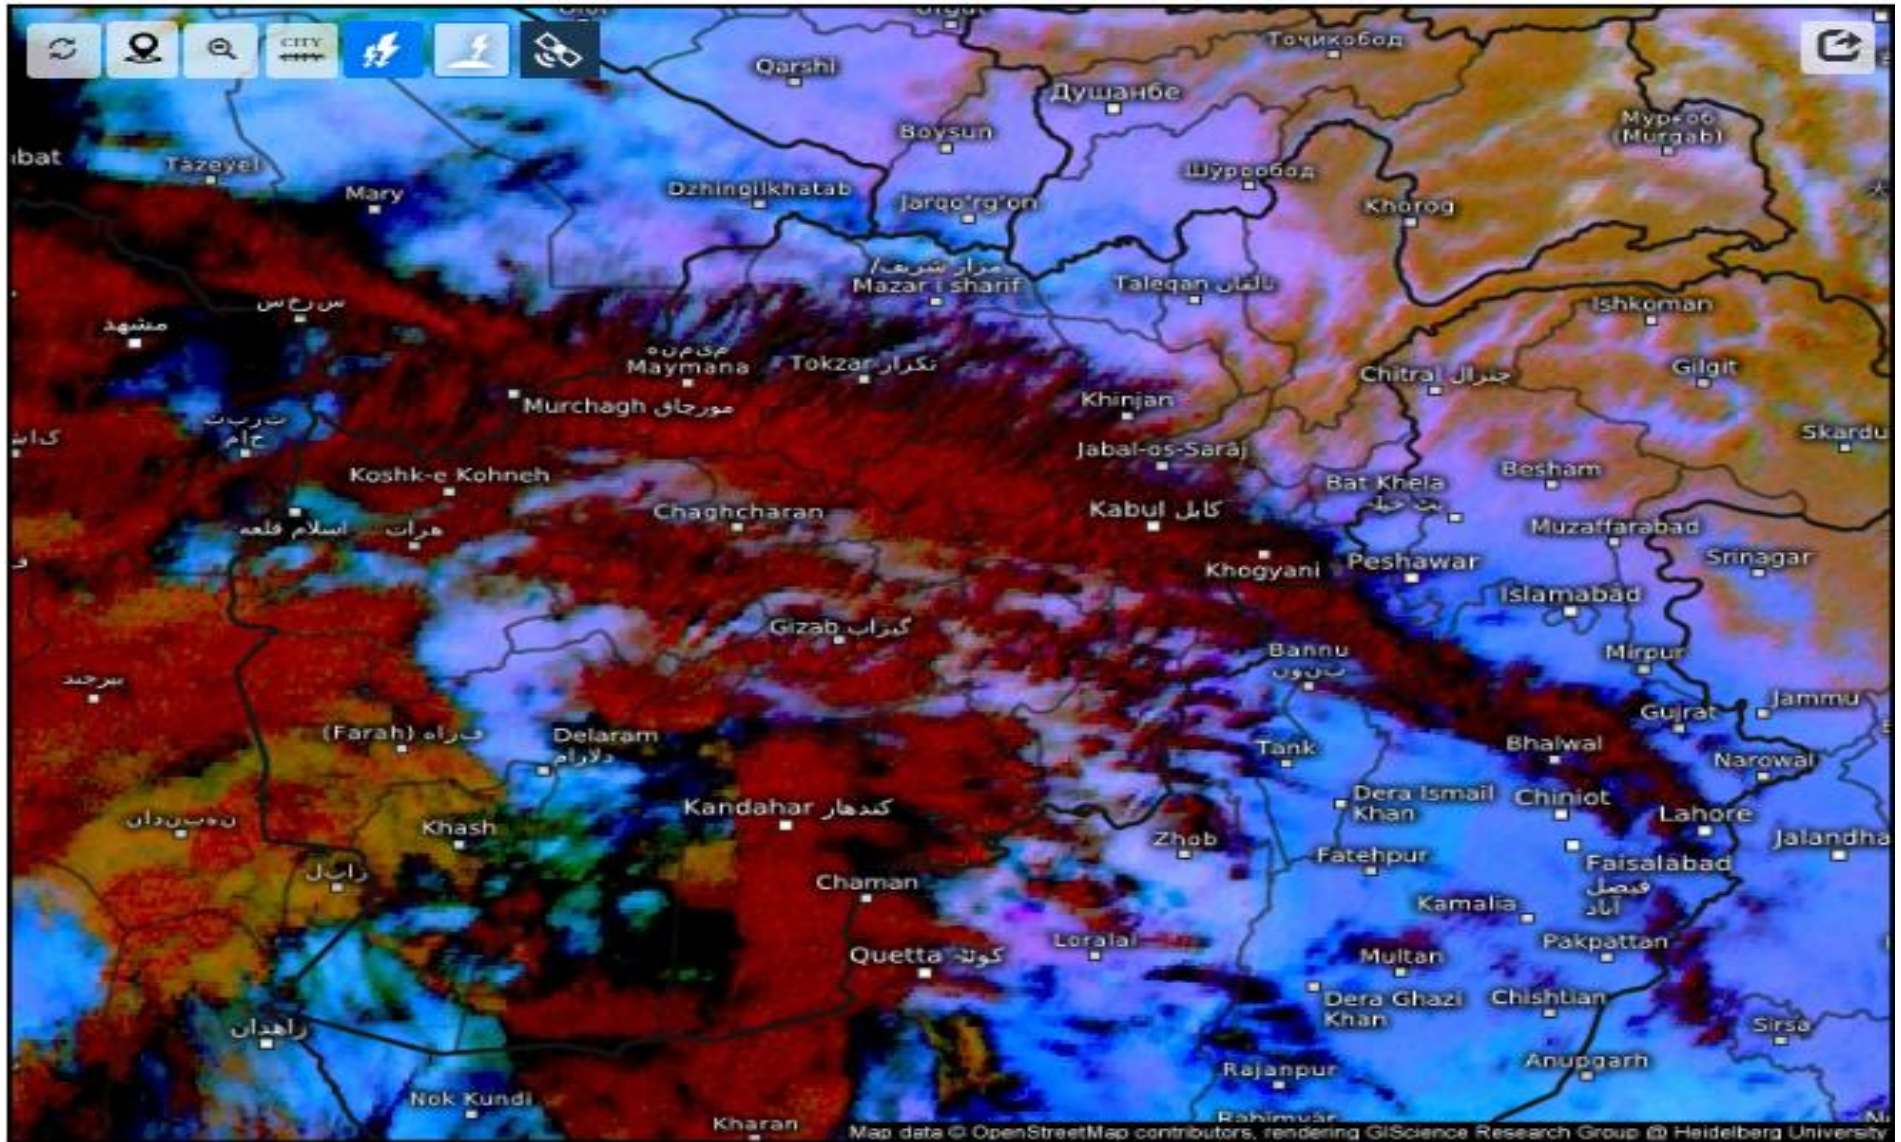

Details: According to satellite imagery analysis, the northern, southern, western, northwestern, southwestern regions have cold air mass. The eastern, central, northeastern, southeastern, regions have warm air mass with (High UTH). The northern, southern, western, eastern, central, southeastern, northwestern, southwestern regions have cloudy sky. The western, southwestern have shallow fog. The northern, western, eastern, northeastern, southwestern regions have moderate water vapor and the southern, central, southeastern, northwestern regions have wet/cold water vapor.

Fog Identification

2026-03-24 05:30(UTC)

Figure number: GS京(2024)0236

Satellite/Sensor : FY-4B/AGRI

Live satellite map, Afghanistan

Satellite Water Vapor i

Tue 03/24/2026, 10:00am GMT+0430

Satellite Dust

Tue 03/24/2026, 10:00am GMT+0430

Age of lightning (minutes)

Tue 03/24/2026, 10:25am GMT+0430