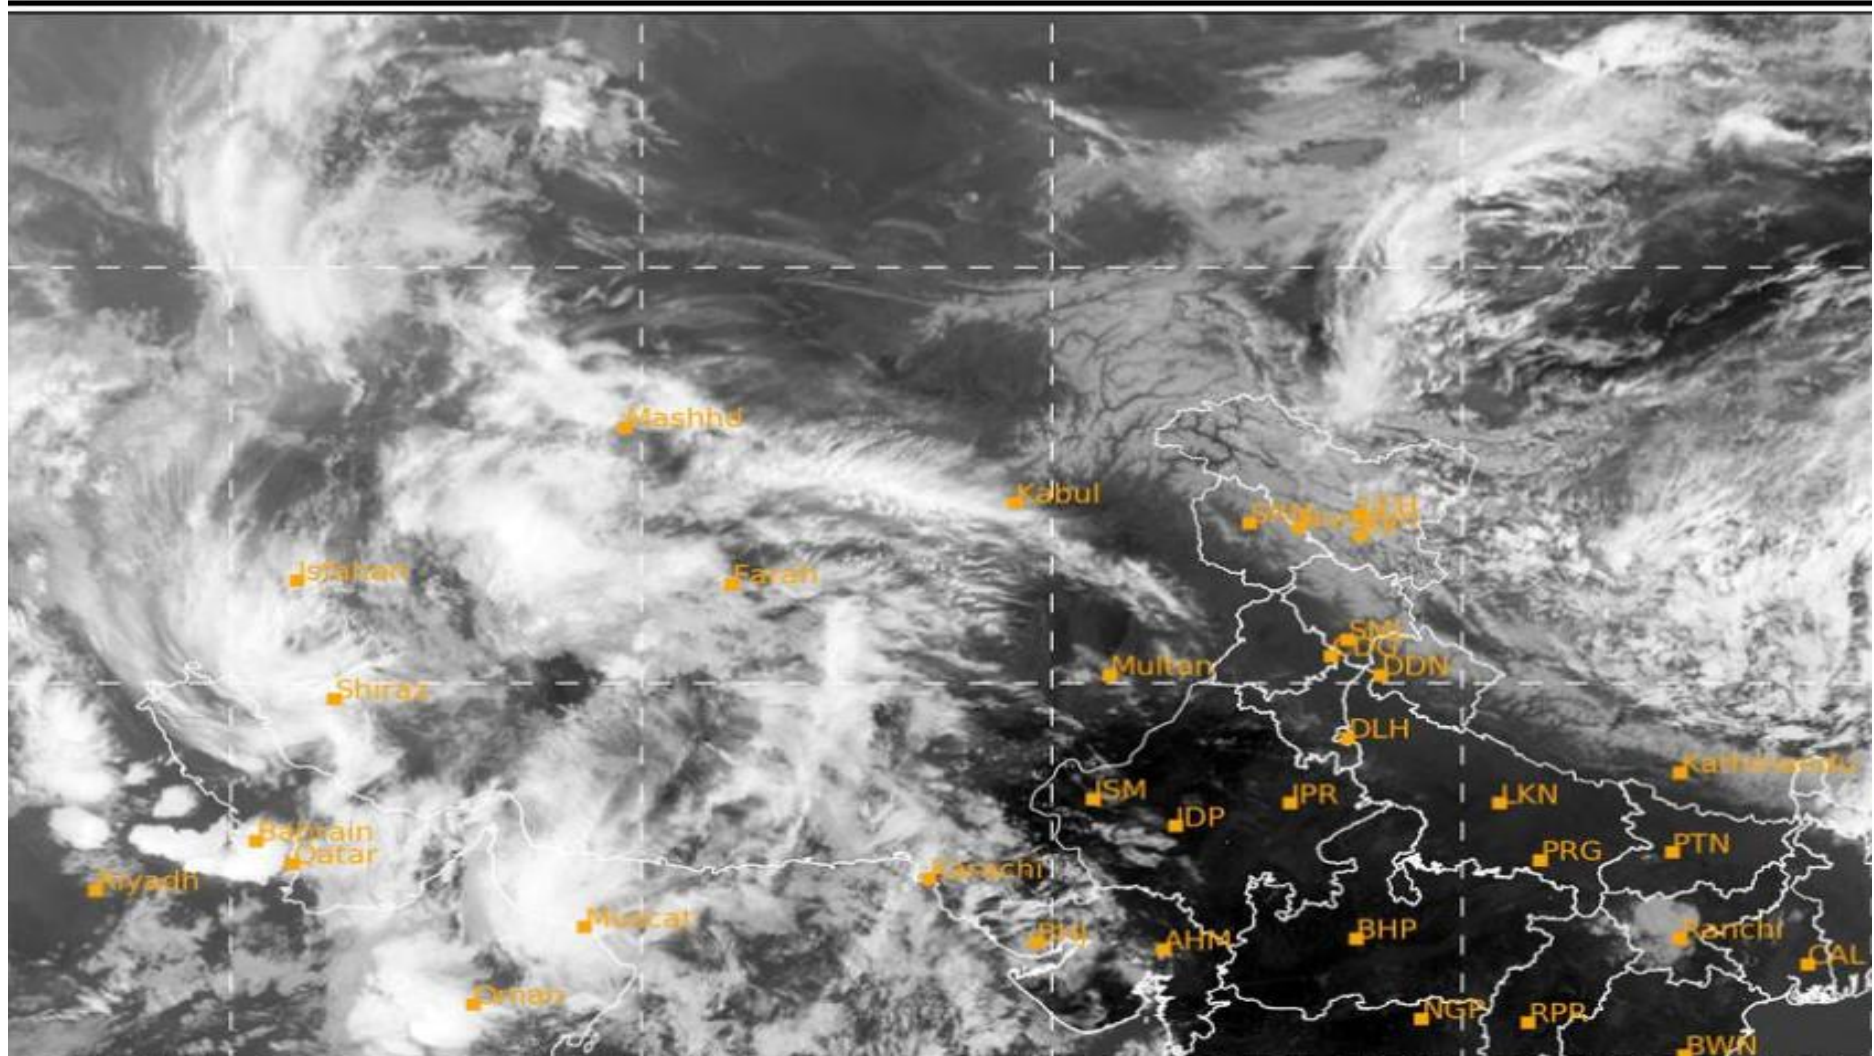

SAT : INSAT-3DR IMG
IMG_TIR1 10.8 um
LIC Mercator

24-03-2026/(0445 to 0512) GMT
24-03-2026/(1015 to 1042) IST