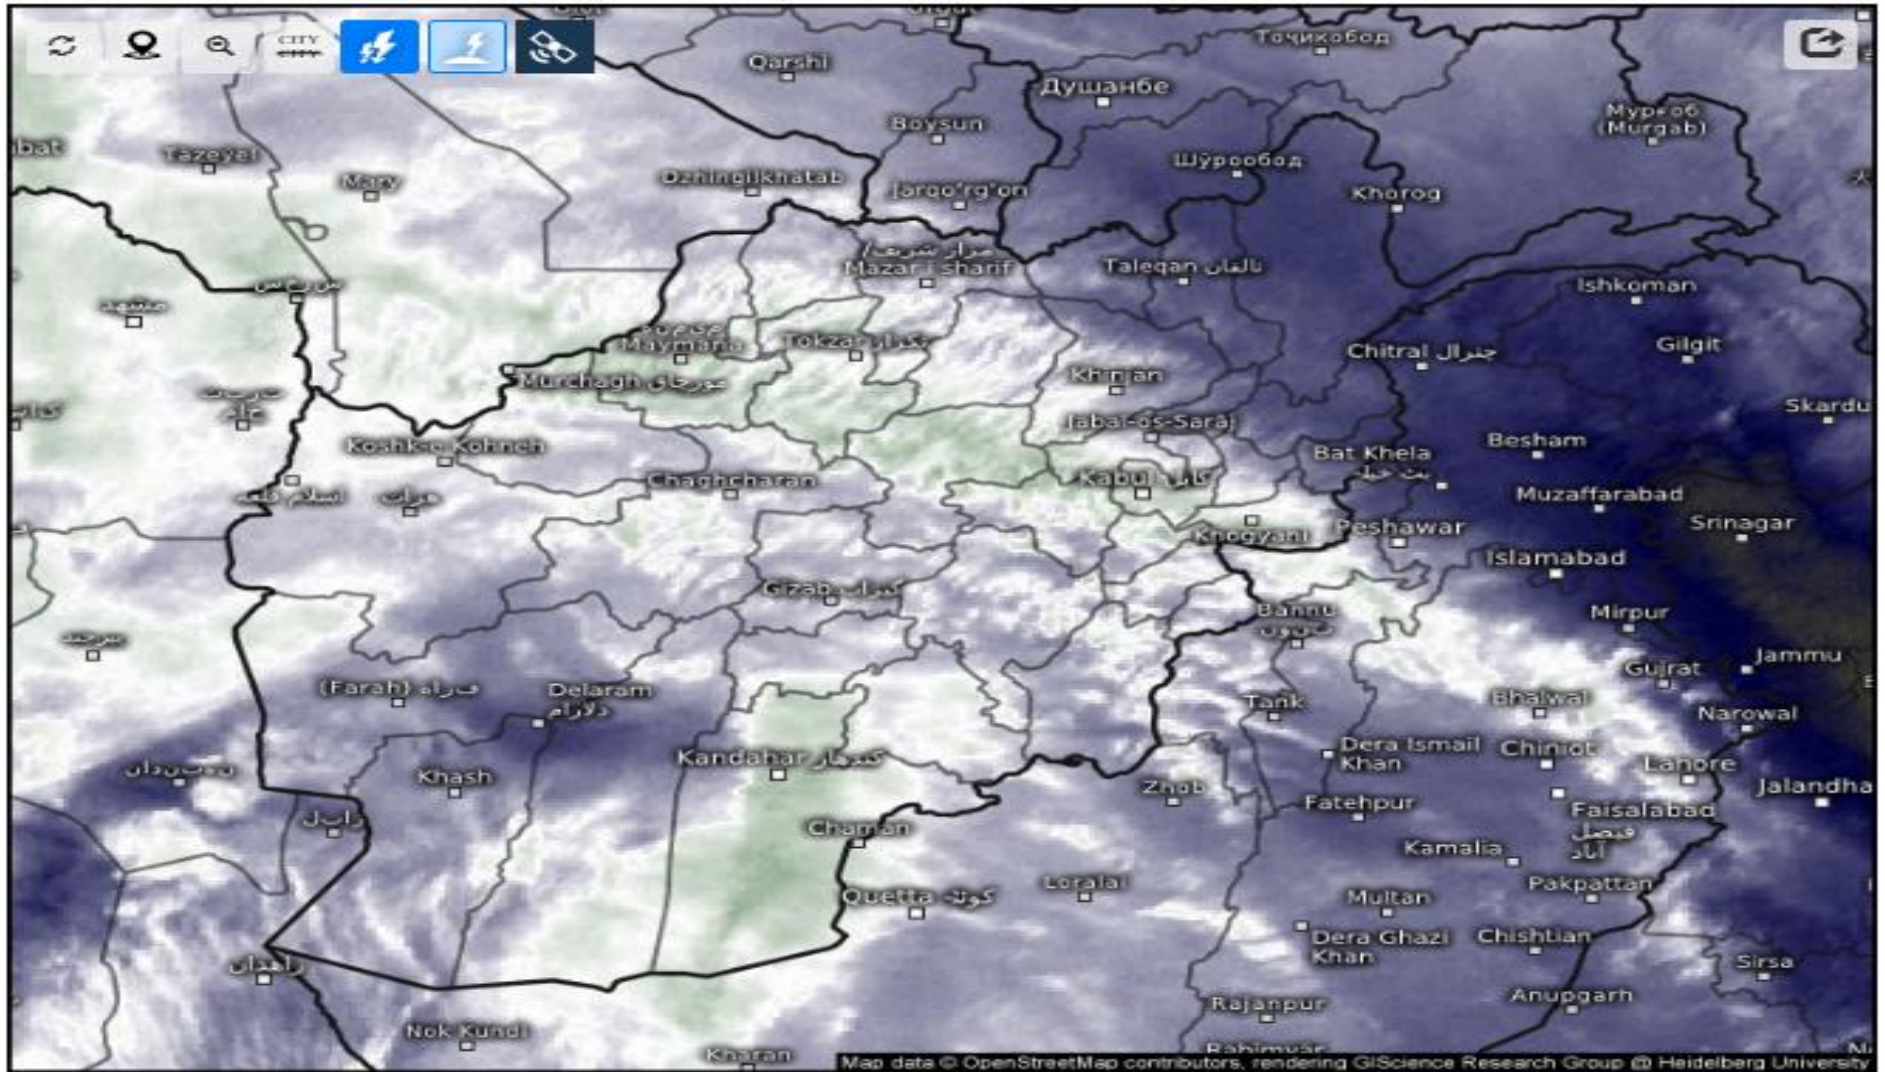

Fog Identification

2026-03-24 05:30(UTC)

Figure number: GS京(2024)0236

Satellite/Sensor : FY-4B/AGRI

Live satellite map, Afghanistan

Satellite Water Vapor i

Tue 03/24/2026, 10:00am GMT+0430

Satellite Dust