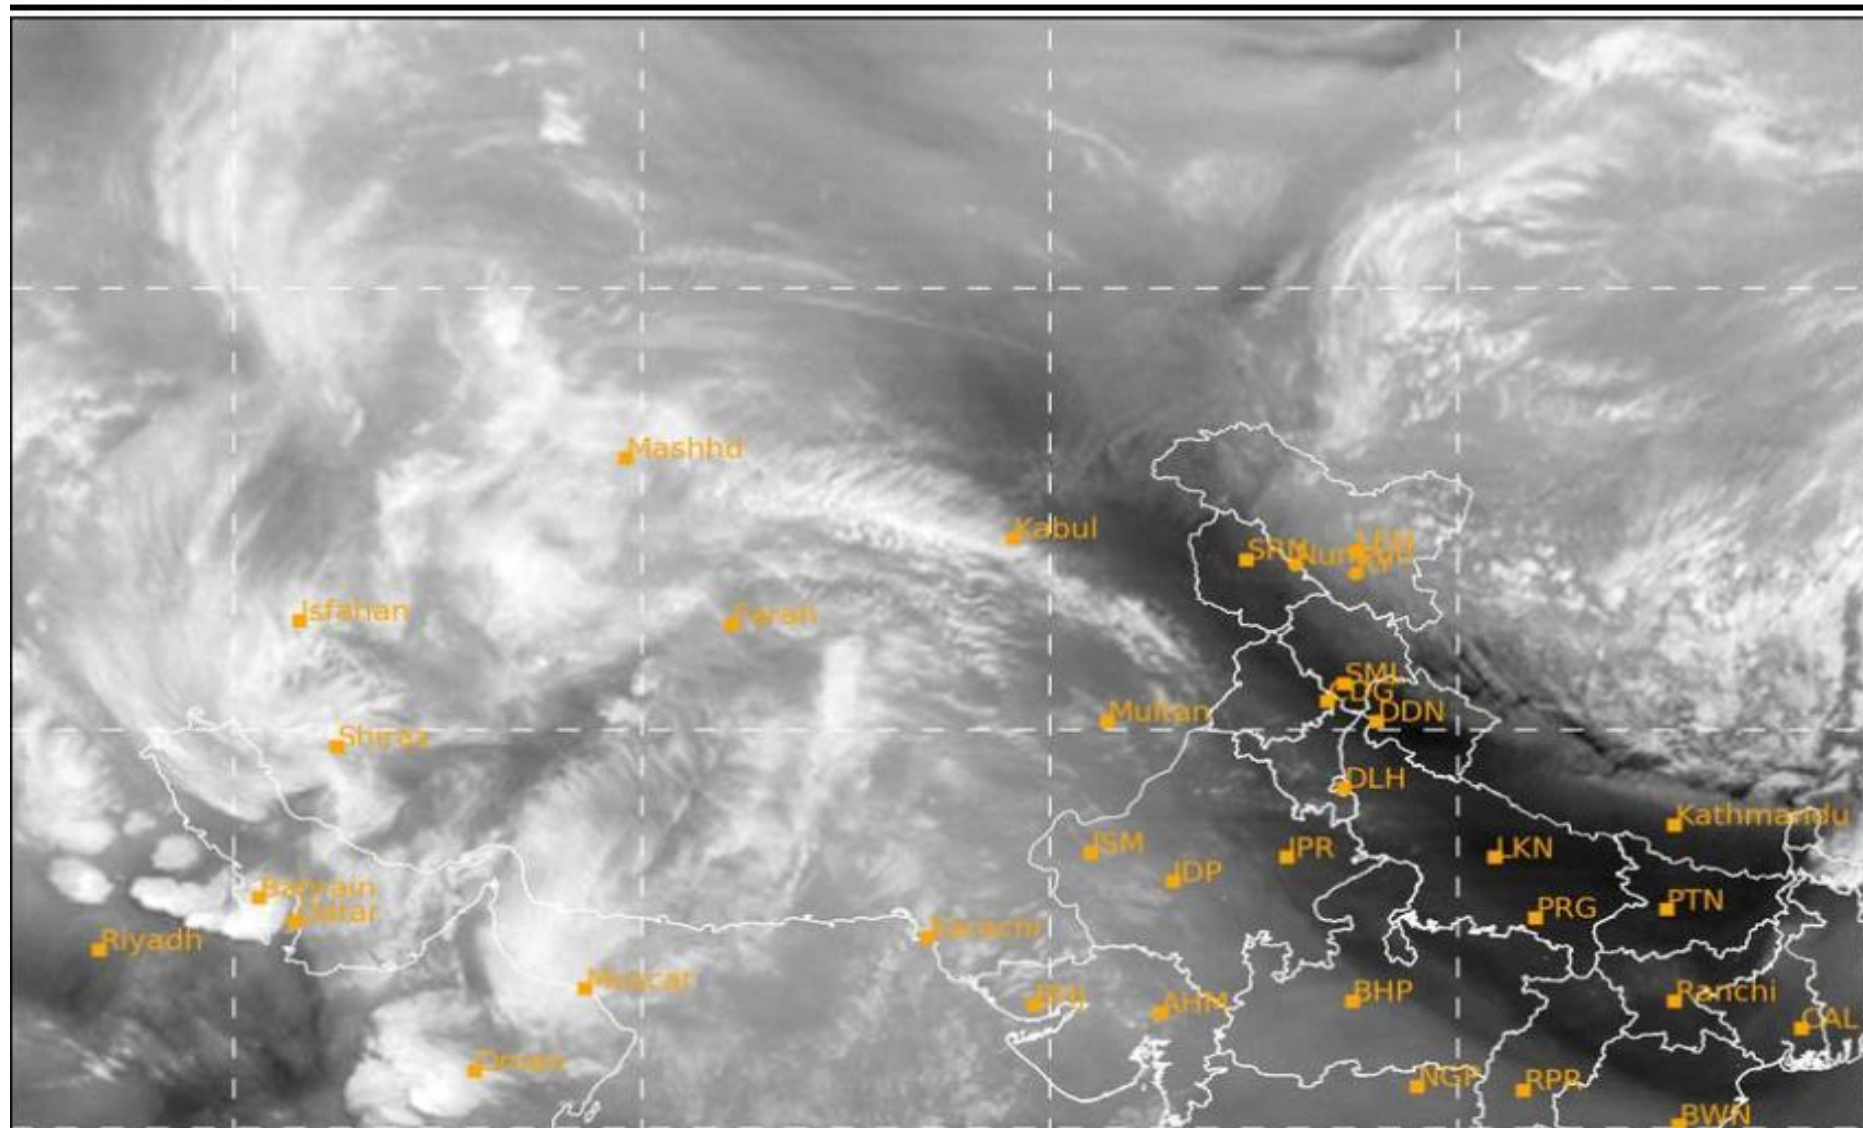

SAT : INSAT-3DR IMG
IMG_WV 6.8 um
LIC Mercator

24-03-2026/(0445 to 0512) GMT
24-03-2026/(1015 to 1042) IST