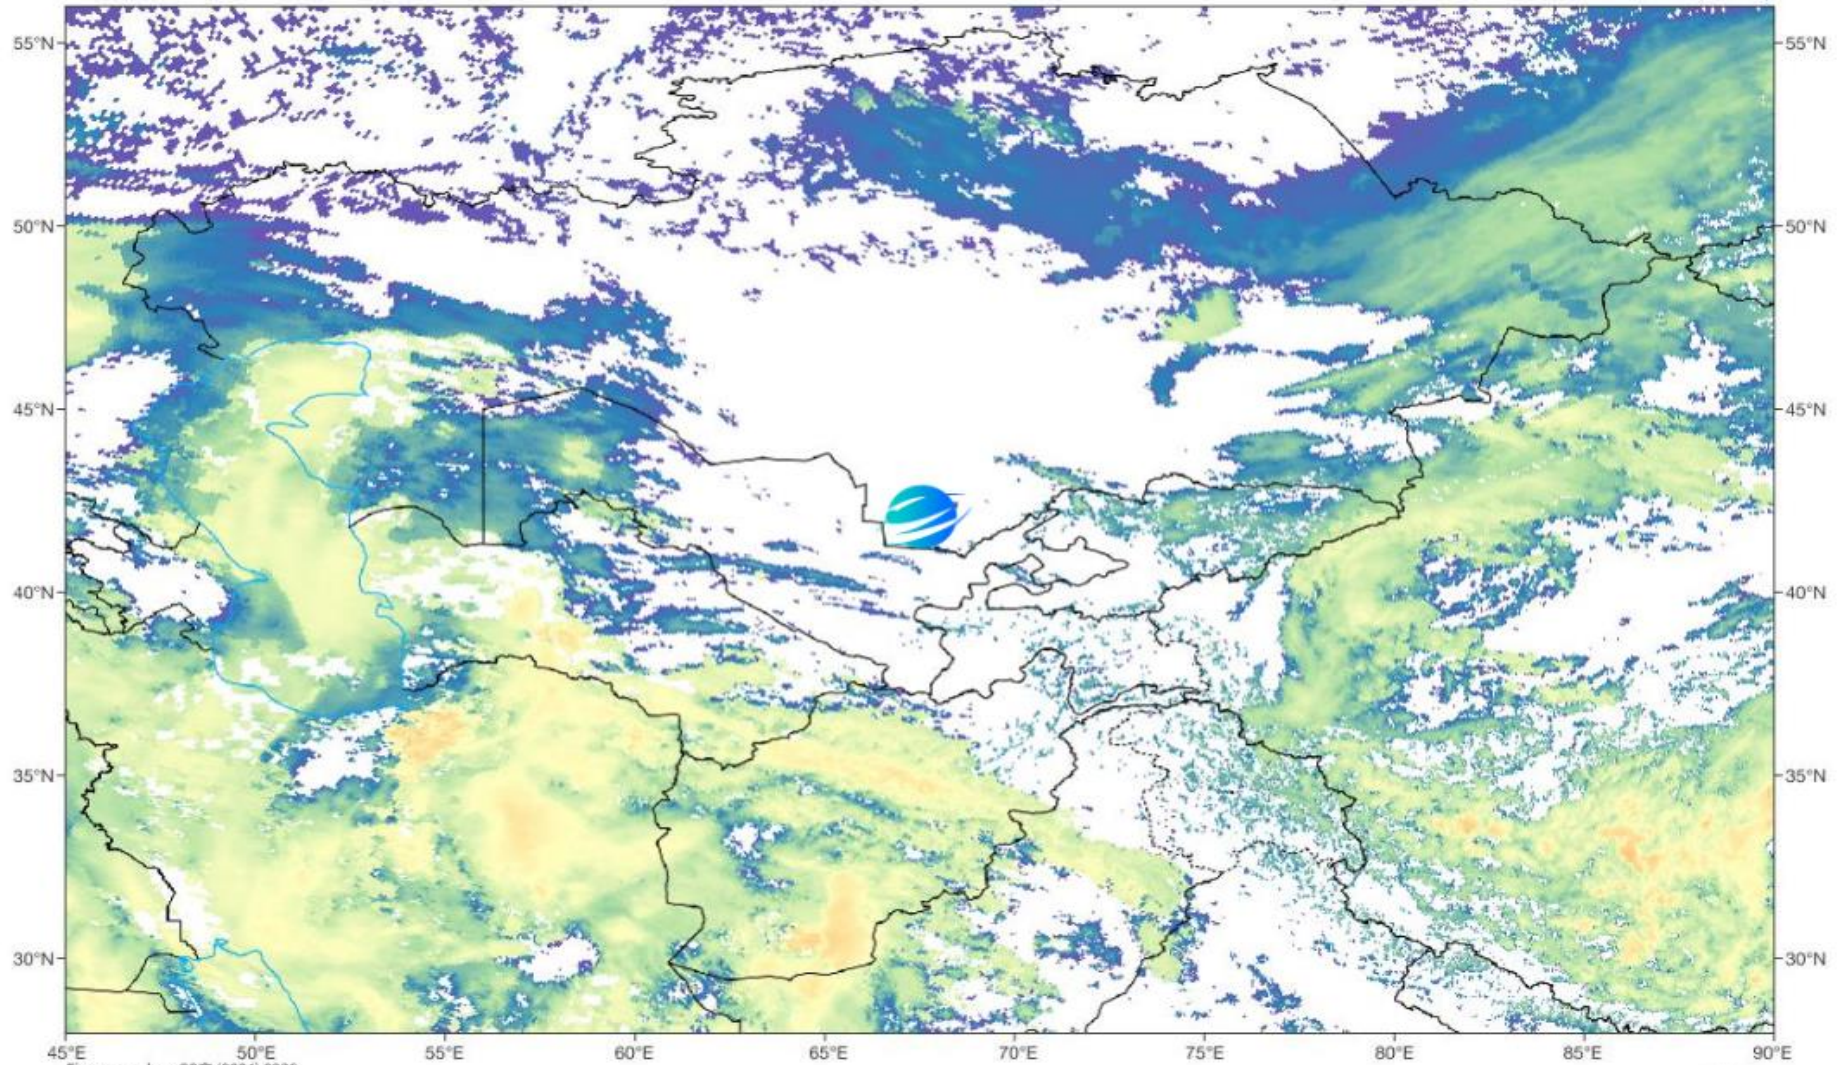

SAT : INSAT-3DR IMG
IMG_TIR1 10.8 um
LIC Mercator

24-03-2026/(0445 to 0512) GMT
24-03-2026/(1015 to 1042) IST

Cloud Top Height

2026-03-24 05:30(UTC)

Figure number: GS (2024) 0236

CTH km

Satellite/Sensor : FY-4B/AGRI

Fog Identification

2026-03-24 05:30(UTC)

Figure number: GS京(2024)0236

Satellite/Sensor : FY-4B/AGRI

Live satellite map, Afghanistan

Satellite Water Vapor i

Tue 03/24/2026, 10:00am GMT+0430

Satellite Dust