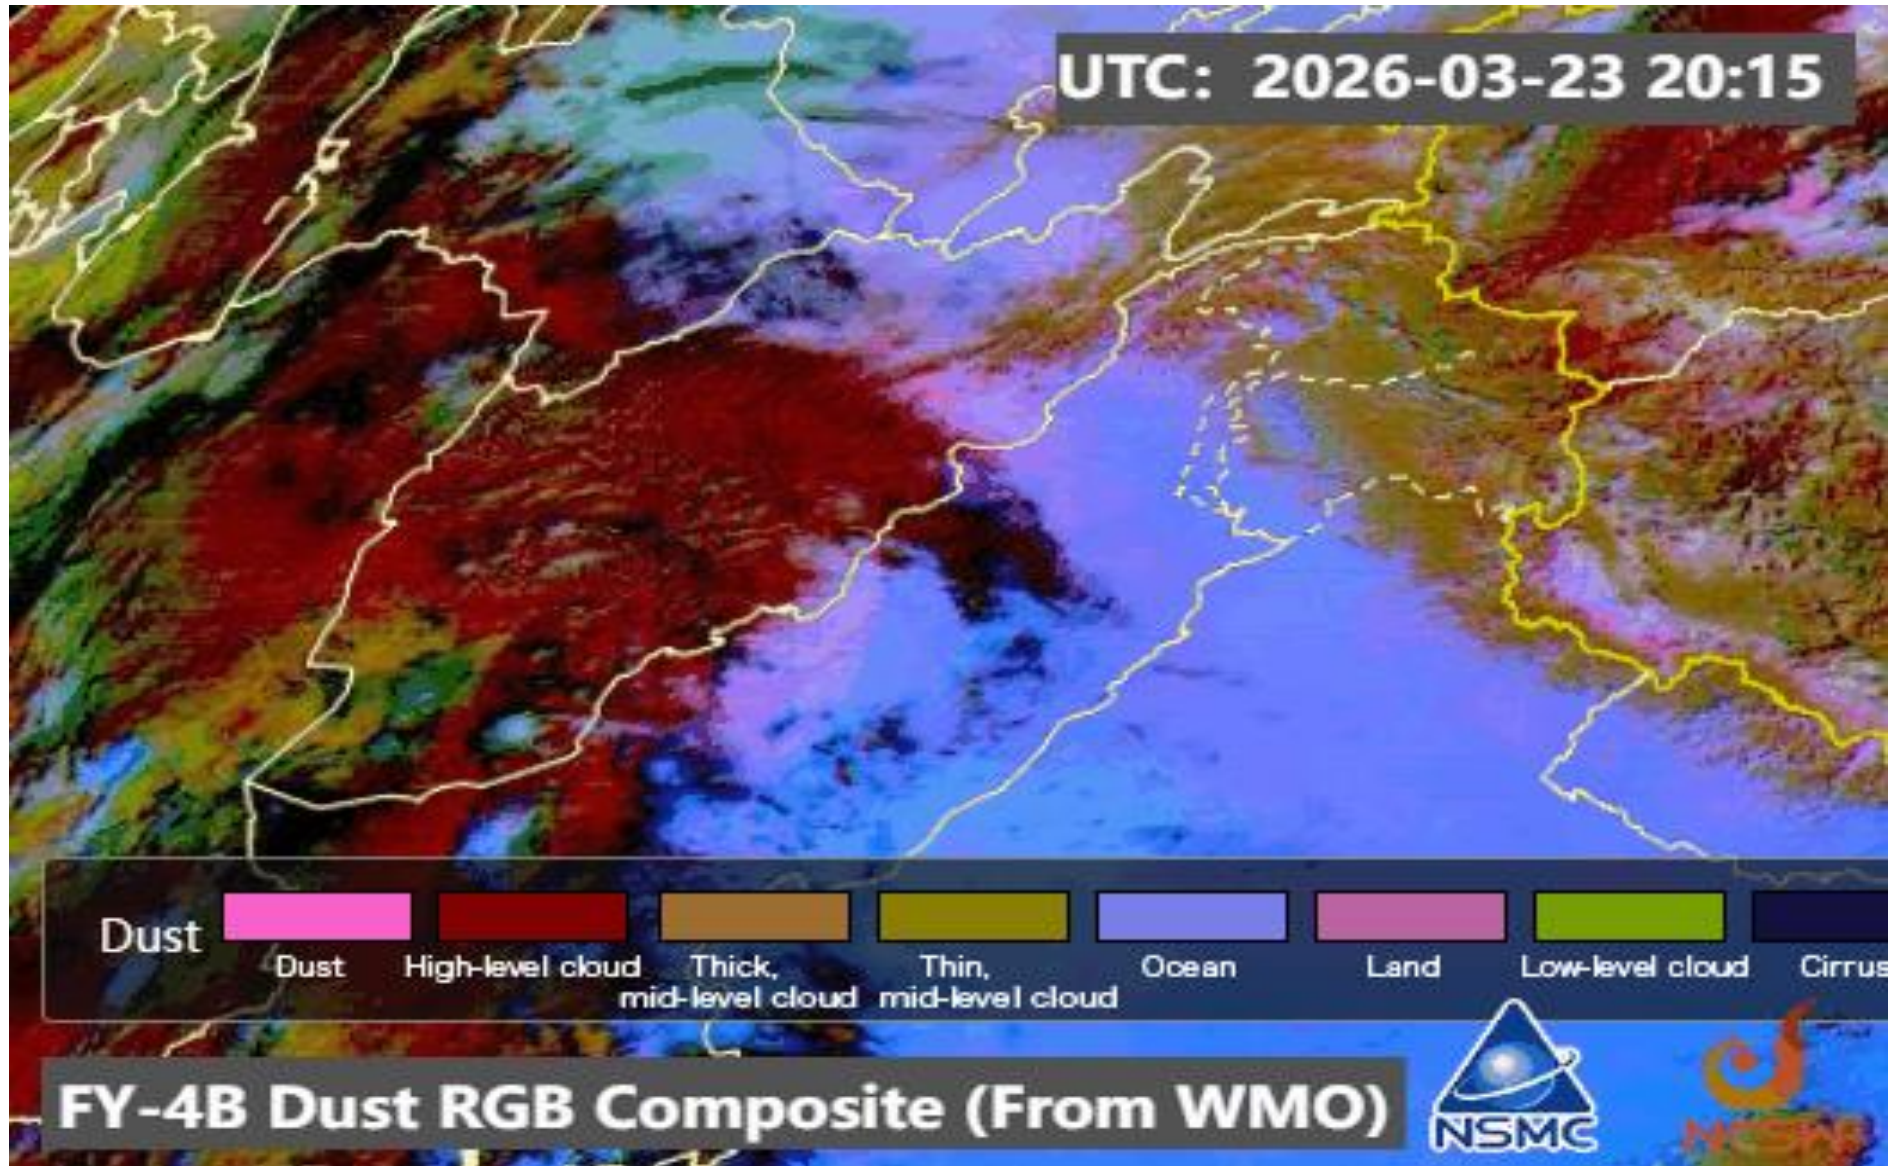

UTC: 2026-03-23 20:15

FY-4B Dust RGB Composite (From WMO)