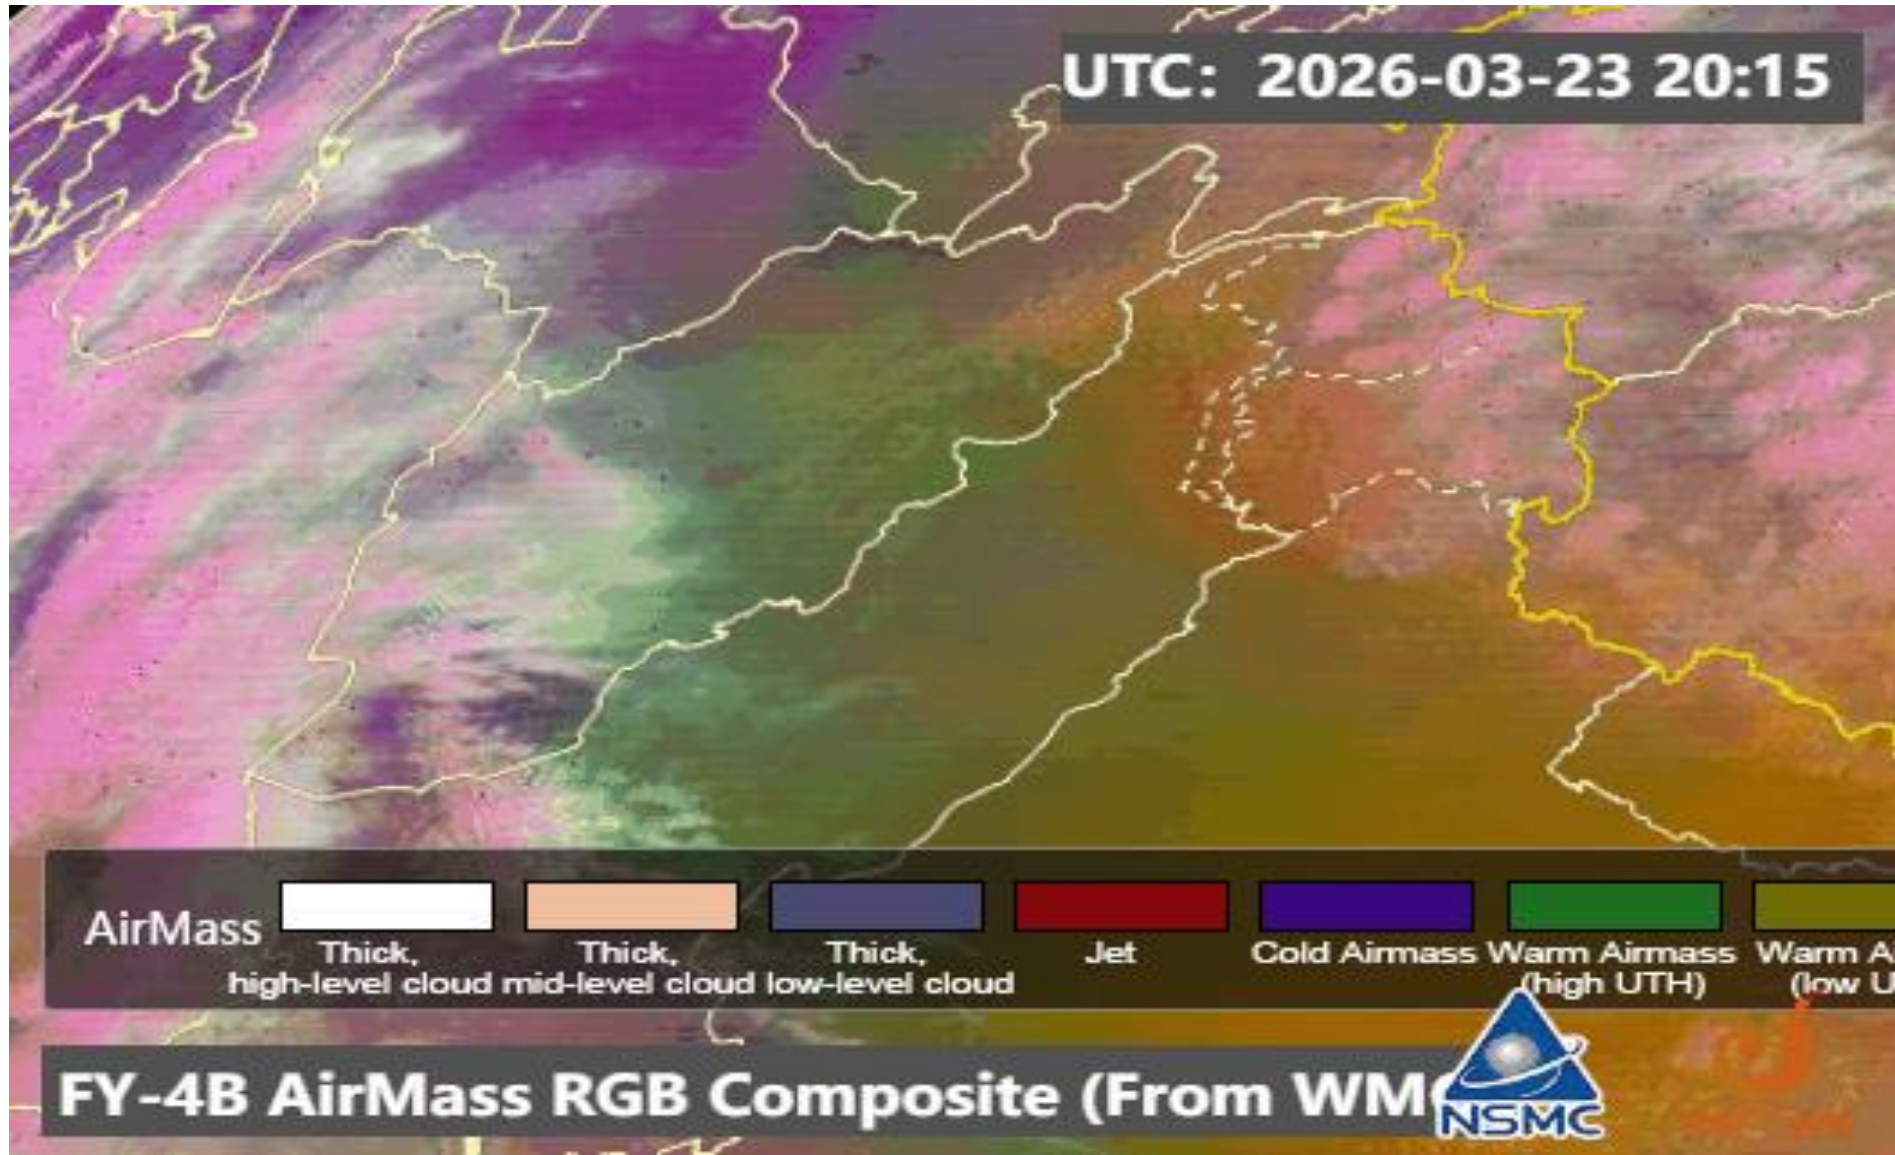

**Islamic Emirate of Afghanistan
Ministry of Transport & Aviation
Afghanistan meteorological Department
Forecast Division
Satellite General Management**

Daily reports of Satellite imagery analysis. Date & Time: 23/03/2026, 06:00 UTC

No	Region	Air Mass	Dust Storm	Thunder storm	Cloud	Fog	Water Vapor	Cyclone & Anticyclone	Jetstream	Comments
1	North	✓	X	X	✓	X	√ moderate	X	X	
2	South	✓	X	X	✓	X	√ wet/cold	X	X	High Level Cloud
3	West	✓	X	X	✓	✓	√ moderate	X	X	
4	East	✓	X	X	✓	X	√ moderate	X	X	
5	central	✓	X	X	✓	X	√ wet/cold	X	X	
6	Northeast	✓	X	X	X	X	√ moderate	X	X	
7	Southeast	✓	X	X	✓	X	√ wet/cold	X	X	High Level Cloud
8	Northwest	✓	X	X	✓	X	√ wet/cold	X	X	High Level Cloud
9	Southwest	✓	X	X	✓	✓	√ moderate	X	X	

Details: According to satellite imagery analysis, the northern, southern, western, northwestern, southwestern regions have cold air mass. The eastern, central, northeastern, southeastern, regions have warm air mass with (High UTH). The northern, southern, western, eastern, central, southeastern, northwestern, southwestern regions have cloudy sky. The western, southwestern have shallow fog. The northern, western, eastern, northeastern, southwestern regions have moderate water vapor and the southern, central, southeastern, northwestern regions have wet/cold water vapor.

Note: X (Not existing phenomena), √ (exist phenomena)

- Reported by: Esmatullah Mohammadi

UTC: 2026-03-23 20:15

AirMass

Thick,
high-level cloud

Thick,
mid-level cloud

Thick,
low-level cloud

Jet

Cold Airmass

Warm Airmass
(high UTH)

Warm A
(low U

FY-4B AirMass RGB Composite (From WMO)